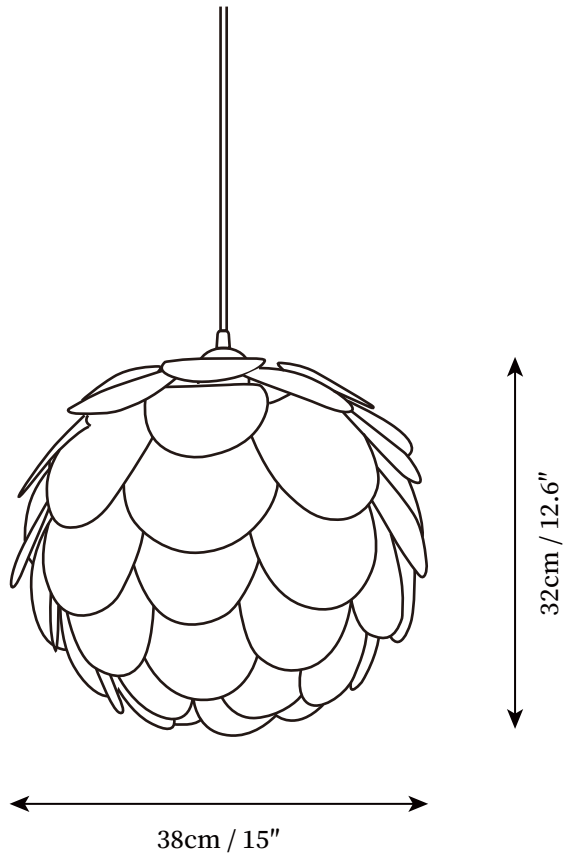

SPECIFICATION SHEET

SPECIFICATION DETAILS

*For custom options, consult factory for details

Fixture Dimensions	D 15" x H 12.6"
Light source	E26 or E27 (bulb not included)
Wattage	MAX 40W incandescent bulb or LED equivalent.
Voltage	AC 110-240V
Mounting	Hardwired.
Dimming	Compatible with dimmable bulbs (bulb not included)
Control method	Compatible with common wall switches (not included)
Finishes	Wood, White.
Shade Details	Wood, White.
Material	Ash wood / PVC.
Wire Length	The standard length of the cord is 59" (150 cm), the length is adjustable.