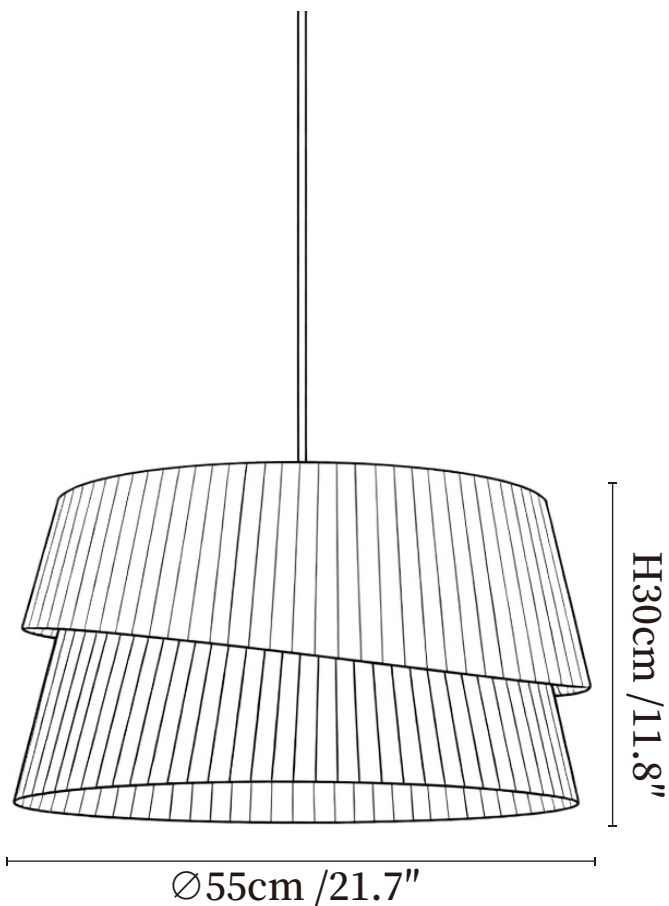

SPECIFICATION SHEET

SPECIFICATION DETAILS

*For custom options, consult factory for details

Fixture Dimensions	Ø 17.7" x H 9.8"
Light source	E26 or E27 (bulb not included)
Wattage	MAX 40W incandescent bulb or LED equivalent.
Voltage	AC 110-240V
Mounting	Hardwired.
Dimming	Compatible with dimmable bulbs (bulb not included)
Control method	Compatible with common wall switches (not included)
Finishes	Beige.
Shade Details	Beige.
Material	Fabric, Metal.
Wire Length	The standard length of the suspended wire is 59 "(150 cm) and the length is adjustable.

SPECIFICATION SHEET

SPECIFICATION DETAILS

*For custom options, consult factory for details

Fixture Dimensions	Ø 21.7" x H 11.8"
Light source	E26 or E27 (bulb not included)
Wattage	MAX 40W incandescent bulb or LED equivalent.
Voltage	AC 110-240V
Mounting	Hardwired.
Dimming	Compatible with dimmable bulbs (bulb not included)
Control method	Compatible with common wall switches (not included)
Finishes	Beige.
Shade Details	Beige.
Material	Fabric, Metal.
Wire Length	The standard length of the suspended wire is 59 "(150 cm) and the length is adjustable.

SPECIFICATION SHEET

SPECIFICATION DETAILS

*For custom options, consult factory for details

Fixture Dimensions	Ø 25.6" x H 13.8"
Light source	E26 or E27 (bulb not included)
Wattage	MAX 40W incandescent bulb or LED equivalent.
Voltage	AC 110-240V
Mounting	Hardwired.
Dimming	Compatible with dimmable bulbs (bulb not included)
Control method	Compatible with common wall switches(not included)
Finishes	Beige.
Shade Details	Beige.
Material	Fabric, Metal.
Wire Length	The standard length of the suspended wire is 59 "(150