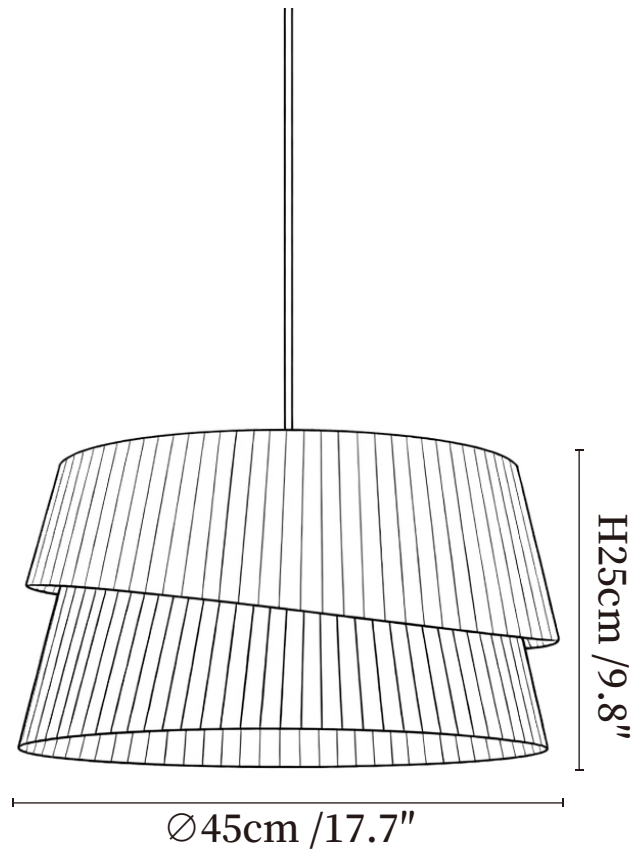

SPECIFICATION SHEET

SPECIFICATION DETAILS

*For custom options, consult factory for details

Fixture Dimensions	Ø 17.7" x H 9.8"
Light source	E26 or E27 (bulb not included)
Wattage	MAX 40W incandescent bulb or LED equivalent.
Voltage	AC 110-240V
Mounting	Hardwired.
Dimming	Compatible with dimmable bulbs (bulb not included)
Control method	Compatible with common wall switches (not included)
Finishes	Beige.
Shade Details	Beige.
Material	Fabric, Metal.
Wire Length	The standard length of the suspended wire is 59 "(150 cm) and the length is adjustable.

SPECIFICATION SHEET

SPECIFICATION DETAILS

*For custom options, consult factory for details

Fixture Dimensions	Ø 21.7" x H 11.8"
Light source	E26 or E27 (bulb not included)
Wattage	MAX 40W incandescent bulb or LED equivalent.
Voltage	AC 110-240V
Mounting	Hardwired.
Dimming	Compatible with dimmable bulbs (bulb not included)
Control method	Compatible with common wall switches (not included)
Finishes	Beige.
Shade Details	Beige.
Material	Fabric, Metal.
Wire Length	The standard length of the suspended wire is 59 "(150 cm) and the length is adjustable.

SPECIFICATION SHEET

SPECIFICATION DETAILS

*For custom options, consult factory for details

Fixture Dimensions	Ø 25.6" x H 13.8"
Light source	E26 or E27 (bulb not included)
Wattage	MAX 40W incandescent bulb or LED equivalent.
Voltage	AC 110-240V
Mounting	Hardwired.
Dimming	Compatible with dimmable bulbs (bulb not included)
Control method	Compatible with common wall switches(not included)
Finishes	Beige.
Shade Details	Beige.
Material	Fabric, Metal.
Wire Length	The standard length of the suspended wire is 59 "(150