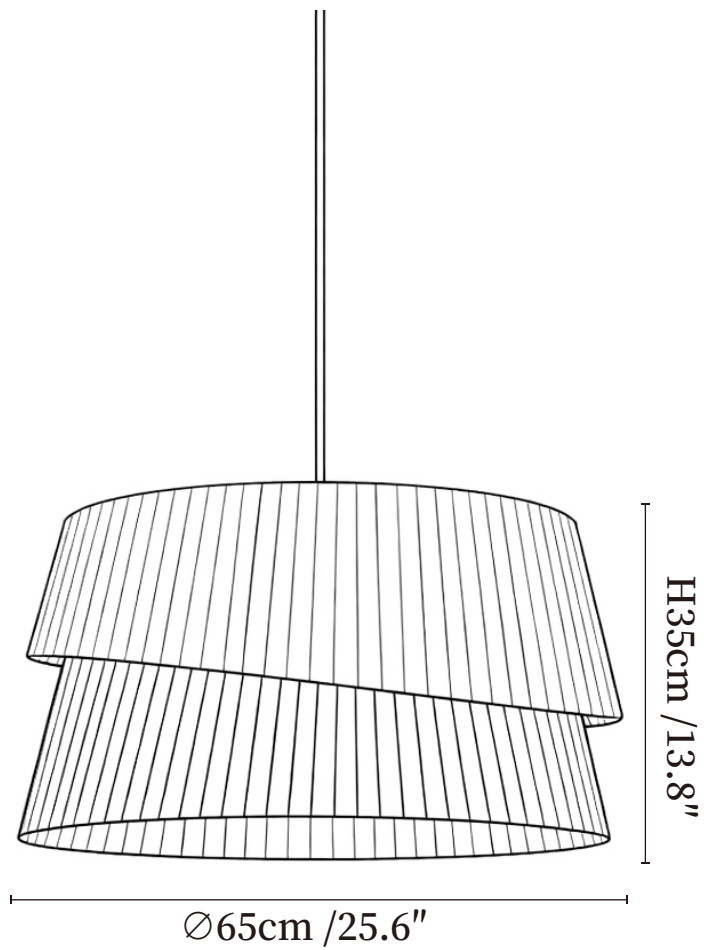

SPECIFICATION SHEET

SPECIFICATION DETAILS

*For custom options, consult factory for details

Fixture Dimensions	Ø 17.7" x H 9.8"
Light source	E26 or E27 (bulb not included)
Wattage	MAX 40W incandescent bulb or LED equivalent.
Voltage	AC 110-240V
Mounting	Hardwired.
Dimming	Compatible with dimmable bulbs (bulb not included)
Control method	Compatible with common wall switches (not included)
Finishes	Beige.
Shade Details	Beige.
Material	Fabric, Metal.
Wire Length	The standard length of the suspended wire is 59 "(150 cm) and the length is adjustable.

SPECIFICATION SHEET

SPECIFICATION DETAILS

*For custom options, consult factory for details

Fixture Dimensions	Ø 21.7" x H 11.8"
Light source	E26 or E27 (bulb not included)
Wattage	MAX 40W incandescent bulb or LED equivalent.
Voltage	AC 110-240V
Mounting	Hardwired.
Dimming	Compatible with dimmable bulbs (bulb not included)
Control method	Compatible with common wall switches (not included)
Finishes	Beige.
Shade Details	Beige.
Material	Fabric, Metal.
Wire Length	The standard length of the suspended wire is 59 "(150 cm) and the length is adjustable.

SPECIFICATION SHEET

SPECIFICATION DETAILS

*For custom options, consult factory for details

Fixture Dimensions	Ø 25.6" x H 13.8"
Light source	E26 or E27 (bulb not included)
Wattage	MAX 40W incandescent bulb or LED equivalent.
Voltage	AC 110-240V
Mounting	Hardwired.
Dimming	Compatible with dimmable bulbs (bulb not included)
Control method	Compatible with common wall switches(not included)
Finishes	Beige.
Shade Details	Beige.
Material	Fabric, Metal.
Wire Length	The standard length of the suspended wire is 59 "(150