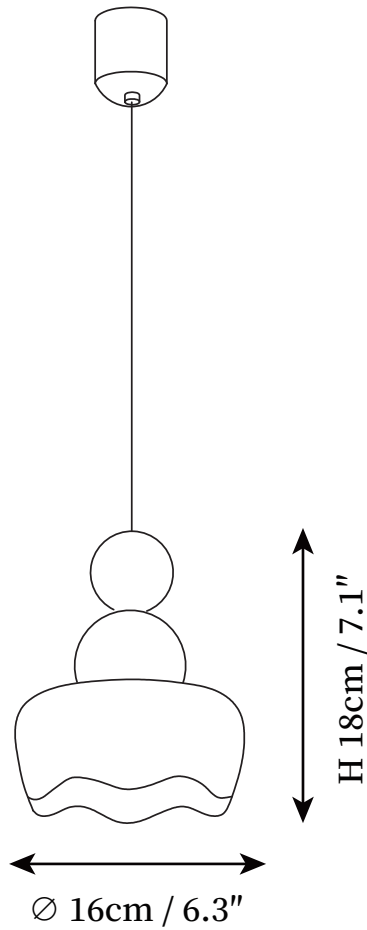

## SPECIFICATION DETAILS

\*For custom options, consult factory for details

<b>Fixture Dimensions</b>	D 6.3" x H 7.1"
<b>Light source</b>	Integrated LED
<b>Wattage</b>	~ 5W
<b>Voltage</b>	AC 110-240V
<b>Color Temperature</b>	3000K
<b>CRI(Ra)</b>	80CRI
<b>Mounting</b>	Ceiling
<b>Driver Required</b>	Yes
<b>Optional Color Temps</b>	Warm Light (3000K), Neutral Light (4500K), Cool Light (6000K)
<b>LED Rated Life</b>	30000 hours
<b>Dimming</b>	Dimming is not supported
<b>Finishes</b>	Milk Coffee + Coffee + Agate Powder, Milk White + Coffee + Milk Coffee
<b>Shade Details</b>	Milk White, Milk Coffee
<b>Material</b>	Metal, Resin, PE
<b>Wire Length</b>	59"
<b>Wire Type</b>	Black Coaxial Wire