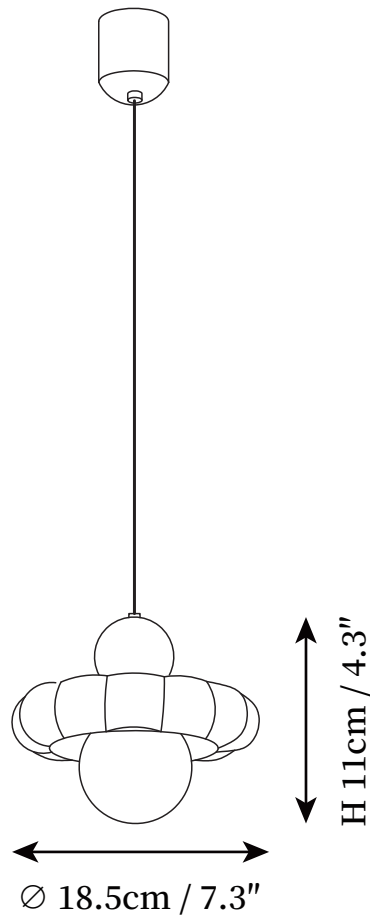

## SPECIFICATION DETAILS

\*For custom options, consult factory for details

<b>Fixture Dimensions</b>	D 7.3" x H 4.3"
<b>Light source</b>	G9
<b>Wattage</b>	~ 5W
<b>Voltage</b>	AC 110-240V
<b>Color Temperature</b>	Based on the purchase of light bulbs
<b>CRI(Ra)</b>	80CRI
<b>Mounting</b>	Ceiling
<b>Driver Required</b>	No
<b>Optional Color Temps</b>	Buy bulbs as needed
<b>LED Rated Life</b>	Based on bulb life (we do not supply bulbs)
<b>Dimming</b>	Dimming is not supported
<b>Finishes</b>	Milk coffee + Coffee, Milk coffee + Violet, Milk coffee + Wine red
<b>Shade Details</b>	White
<b>Material</b>	Aluminum, Resin, PE
<b>Wire Length</b>	59"
<b>Wire Type</b>	Black Coaxial Wire