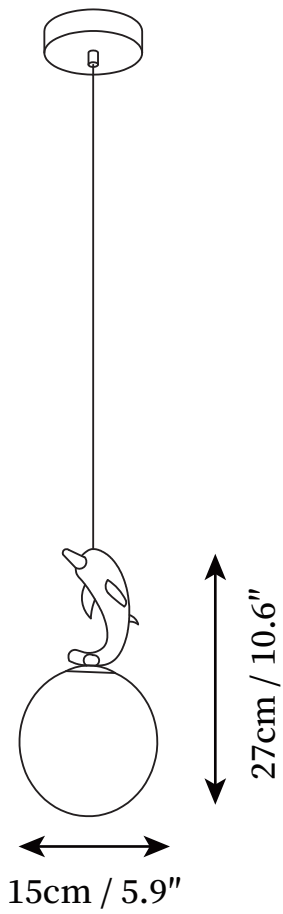

SPECIFICATION SHEET

SPECIFICATION DETAILS

*For custom options, consult factory for details

Fixture Dimensions	D 15.7" x H 8.7"
Light source	E14
Wattage	Max 15W
Voltage	AC 110-240V
Color Temperature	Based on the purchase of light bulbs
CRI(Ra)	80CRI
Mounting	Ceiling
Driver Required	No
Optional Color Temps	Buy bulbs as needed
LED Rated Life	Based on bulb life (we do not supply bulbs)
Dimming	Dimming is not supported
Finishes	Gold, Chrome
Shade Details	White
Material	Metal, Resin
Wire Length	59"
Wire Type	Black Coaxial Wire