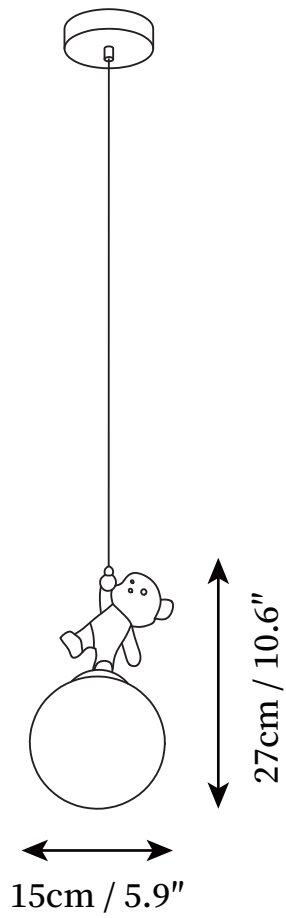

SPECIFICATION SHEET

SPECIFICATION DETAILS

*For custom options, consult factory for details

Fixture Dimensions	D 15.7" x H 8.7"
Light source	E14
Wattage	Max 15W
Voltage	AC 110-240V
Color Temperature	Based on the purchase of light bulbs
CRI(Ra)	80CRI
Mounting	Ceiling
Driver Required	No
Optional Color Temps	Buy bulbs as needed
LED Rated Life	Based on bulb life (we do not supply bulbs)
Dimming	Dimming is not supported
Finishes	Gold, Chrome
Shade Details	White
Material	Metal, Resin
Wire Length	59"
Wire Type	Black Coaxial Wire