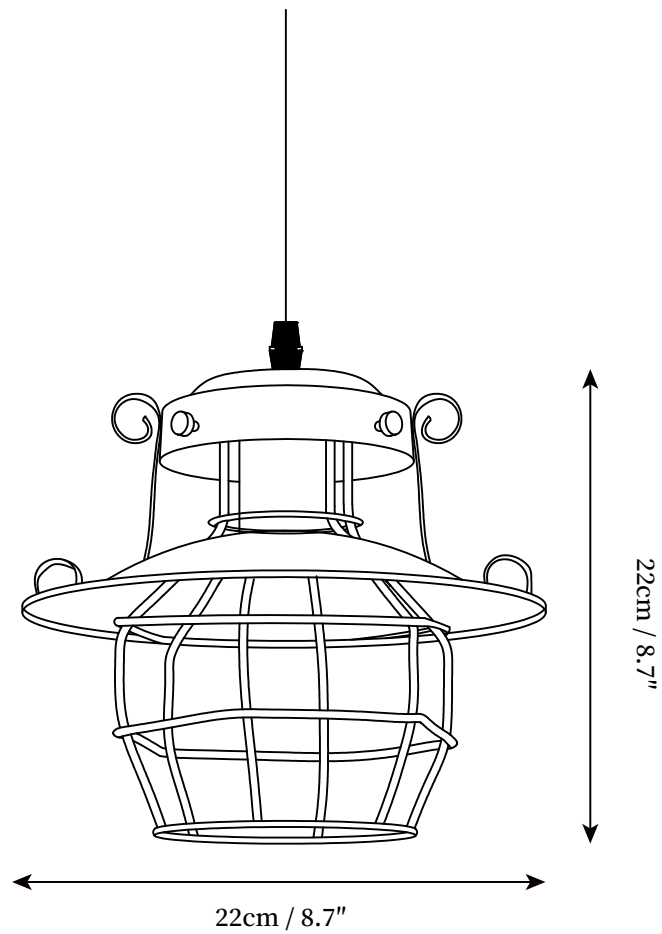

SPECIFICATION SHEET

SPECIFICATION DETAILS

*For custom options, consult factory for details

Fixture Dimensions	D 8.7" x H 8.7"
Light source	E26 or E27 (bulb not included)
Wattage	MAX 40W incandescent bulb or LED equivalent.
Voltage	AC 110-240V
Mounting	Hardwired.
Dimming	Compatible with dimmable bulbs (bulb not included)
Control method	Compatible with common wall switches (not included)
Finishes	Black
Shade Details	Black
Material	Iron
Wire Length	The standard length of the suspended wire is 59 "(150 cm) and the length is adjustable.