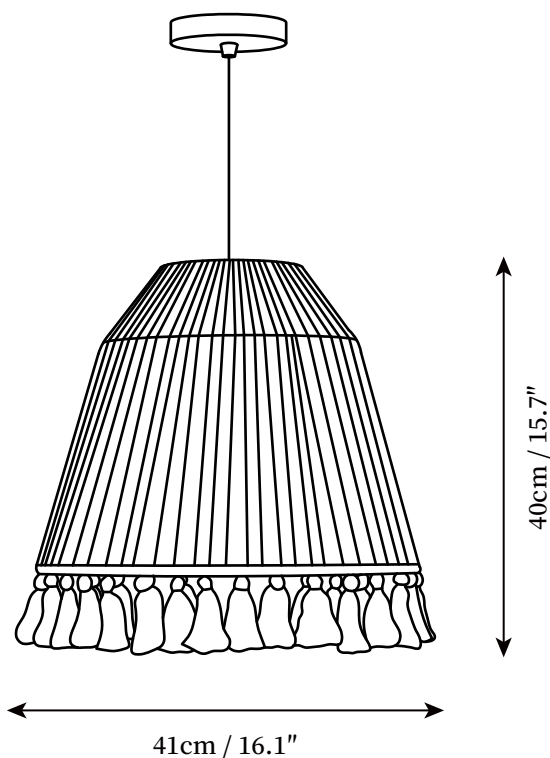

SPECIFICATION SHEET

SPECIFICATION DETAILS

*For custom options, consult factory for details

Fixture Dimensions	D 16.1" x H 15.7"
Light source	E26 or E27 (bulb not included)
Wattage	MAX 40W incandescent bulb or LED equivalent.
Voltage	AC 110-240V
Mounting	Hardwired.
Dimming	Compatible with dimmable bulbs (bulb not included)
Control method	Compatible with common wall switches (not included)
Finishes	Beige.
Shade Details	Beige.
Material	Hemp rope, Tassels.
Wire Length	The standard length of the cord is 59" (150 cm), the length is adjustable.