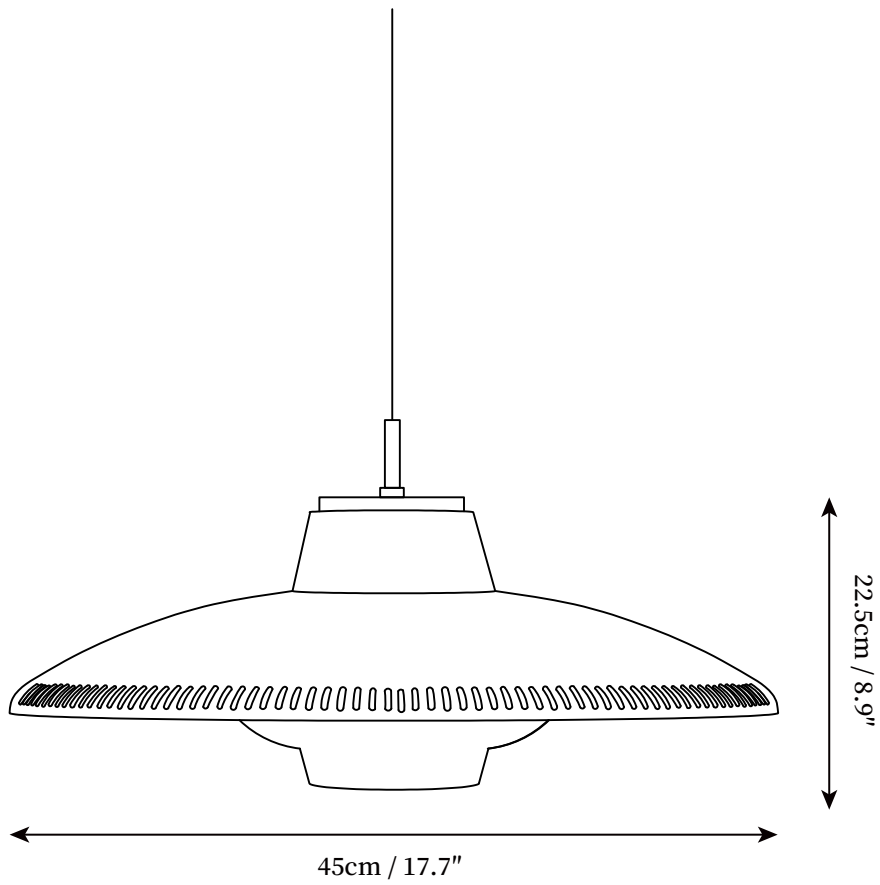

SPECIFICATION SHEET

SPECIFICATION DETAILS

*For custom options, consult factory for details

Fixture Dimensions	D 17.7" x H 8.9"
Light source	E26 or E27 (bulb not included)
Wattage	MAX 40W incandescent bulb or LED equivalent.
Voltage	AC 110-240V
Mounting	Hardwired.
Dimming	Compatible with dimmable bulbs (bulb not included)
Control method	Compatible with common wall switches (not included)
Finishes	White
Shade Details	Black, Gray, White
Material	Glass, Iron
Wire Length	The standard length of the suspended wire is 59" (150 cm) and the length is adjustable.