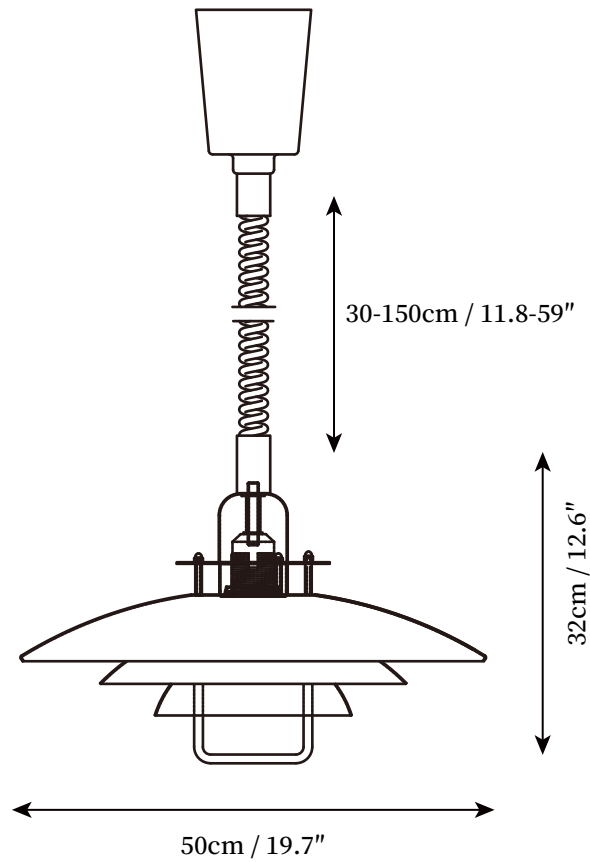

SPECIFICATION SHEET

SPECIFICATION DETAILS

*For custom options, consult factory for details

Fixture Dimensions	D 19.7" x H 12.6"
Light source	E26 or E27 (bulb not included)
Wattage	MAX 40W incandescent bulb or LED equivalent.
Voltage	AC 110-240V
Mounting	Hardwired.
Dimming	Compatible with dimmable bulbs (bulb not included)
Control method	Compatible with common wall switches (not included)
Finishes	White, Black, Silver.
Shade Details	White, Black, Silver.
Material	Aluminum.
Wire Length	59" retractable elastic cable that can be lengthened as needed.