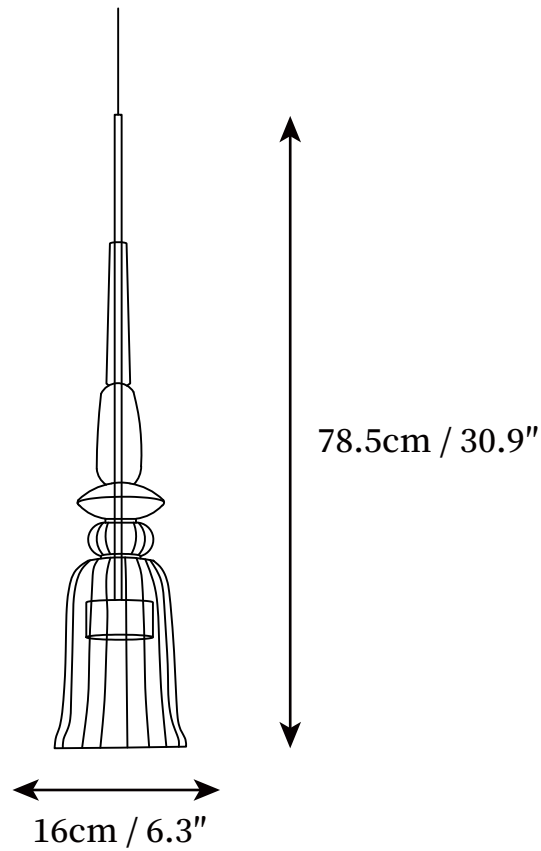

SPECIFICATION SHEET

SPECIFICATION DETAILS

*For custom options, consult factory for details

Fixture Dimensions	D 6.3" x H 30.9"
Light source	Integrated LED
Wattage	~ 5W
Voltage	AC 110-240V
Dimming	Not supported
CRI(Ra)	90+ CRI
Mounting	Hardwired.
LED Rated Life	30000 hours
Color Temperature	Warm Light (3000K), Neutral Light (4000K), Cool Light (6000K)
Control method	Compatible with common wall switches(not included)
Finishes	Mixed color
Shadow Details	Mixed color
Material	Iron, Glass
Wire Length	The standard length of the cord is 59" (150 cm), the length is adjustable.