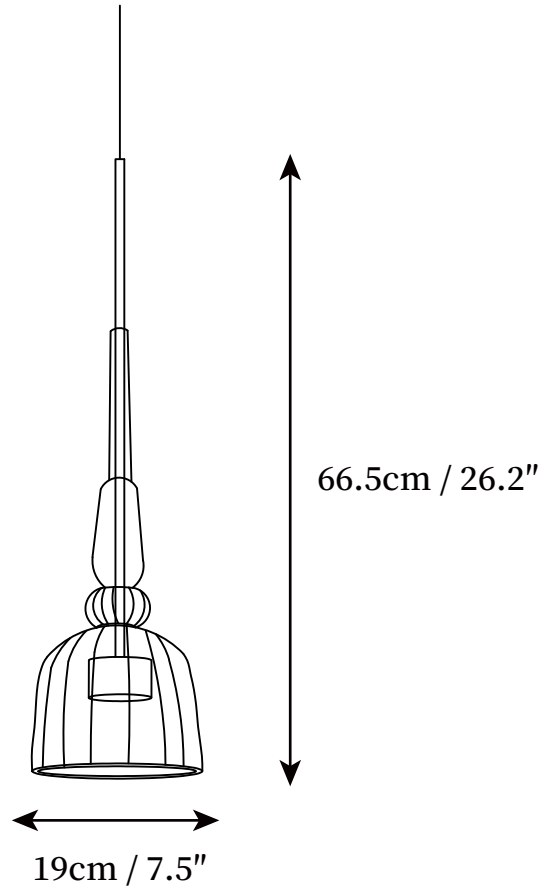

SPECIFICATION SHEET

SPECIFICATION DETAILS

*For custom options, consult factory for details

Fixture Dimensions	D 7.5" x H 24.2"
Light source	Integrated LED
Wattage	~ 5W
Voltage	AC 110-240V
Dimming	Not supported
CRI(Ra)	90+ CRI
Mounting	Hardwired.
LED Rated Life	30000 hours
Color Temperature	Warm Light (3000K), Neutral Light (4000K), Cool Light (6000K)
Control method	Compatible with common wall switches (not included)
Finishes	Mixed color
Shadow Details	Mixed color
Material	Iron, Glass
Wire Length	The standard length of the cord is 59" (150 cm), the length is adjustable.

SPECIFICATION SHEET

SPECIFICATION DETAILS

*For custom options, consult factory for details

Fixture Dimensions	D 7.5" x H 26.2"
Light source	Integrated LED
Wattage	~ 5W
Voltage	AC 110-240V
Dimming	Not supported
CRI(Ra)	90+ CRI
Mounting	Hardwired.
LED Rated Life	30000 hours
Color Temperature	Warm Light (3000K), Neutral Light (4000K), Cool Light (6000K)
Control method	Compatible with common wall switches (not included)
Finishes	Mixed color
Shadow Details	Mixed color
Material	Iron, Glass
Wire Length	The standard length of the cord is 59" (150 cm), the length is adjustable.

SPECIFICATION SHEET

SPECIFICATION DETAILS

*For custom options, consult factory for details

Fixture Dimensions	D 5.9" x H 21.3"
Light source	Integrated LED
Wattage	~ 5W
Voltage	AC 110-240V
Dimming	Not supported
CRI(Ra)	90+ CRI
Mounting	Hardwired.
LED Rated Life	30000 hours
Color Temperature	Warm Light (3000K), Neutral Light (4000K), Cool Light (6000K)
Control method	Compatible with common wall switches (not included)
Finishes	Mixed color
Shadow Details	Mixed color
Material	Iron, Glass
Wire Length	The standard length of the cord is 59" (150 cm), the length is adjustable.