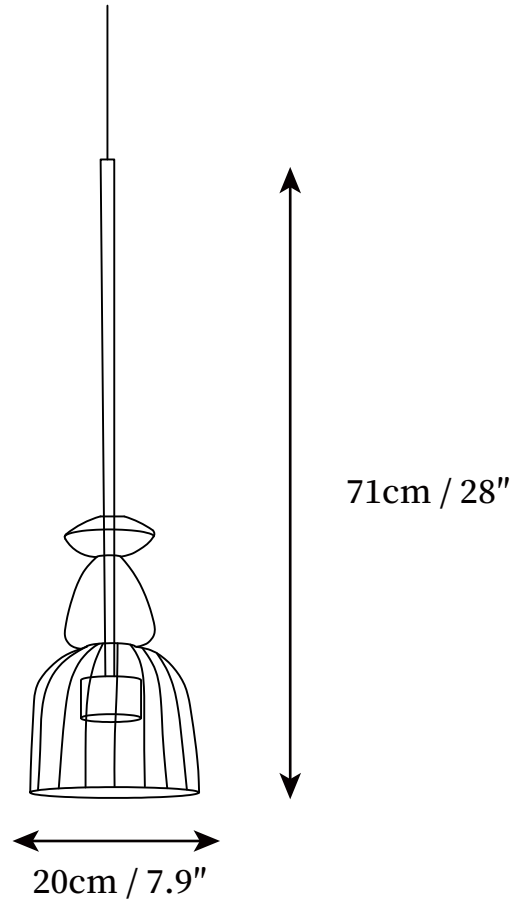

SPECIFICATION SHEET

SPECIFICATION DETAILS

*For custom options, consult factory for details

Fixture Dimensions	D 7.9" x H 28"
Light source	Integrated LED
Wattage	~ 5W
Voltage	AC 110-240V
Dimming	Not supported
CRI(Ra)	90+ CRI
Mounting	Hardwired.
LED Rated Life	30000 hours
Color Temperature	Warm Light (3000K), Neutral Light (4000K), Cool Light (6000K)
Control method	Compatible with common wall switches(not included)
Finishes	Mixed color
Shadow Details	Mixed color
Material	Iron, Glass
Wire Length	The standard length of the cord is 59" (150 cm), the length is adjustable.