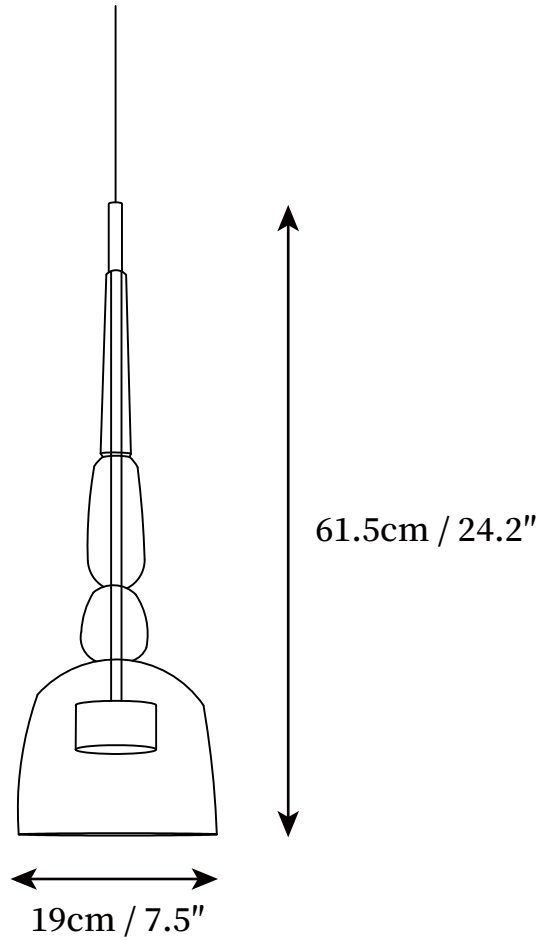

SPECIFICATION SHEET

SPECIFICATION DETAILS

*For custom options, consult factory for details

Fixture Dimensions	D 7.5" x H 24.2"
Light source	Integrated LED
Wattage	~ 5W
Voltage	AC 110-240V
Dimming	Not supported
CRI(Ra)	90+ CRI
Mounting	Hardwired.
LED Rated Life	30000 hours
Color Temperature	Warm Light (3000K), Neutral Light (4000K), Cool Light (6000K)
Control method	Compatible with common wall switches (not included)
Finishes	Mixed color
Shadow Details	Mixed color
Material	Iron, Glass
Wire Length	The standard length of the cord is 59" (150 cm), the length is adjustable.

SPECIFICATION SHEET

SPECIFICATION DETAILS

*For custom options, consult factory for details

Fixture Dimensions	D 7.5" x H 26.2"
Light source	Integrated LED
Wattage	~ 5W
Voltage	AC 110-240V
Dimming	Not supported
CRI(Ra)	90+ CRI
Mounting	Hardwired.
LED Rated Life	30000 hours
Color Temperature	Warm Light (3000K), Neutral Light (4000K), Cool Light (6000K)
Control method	Compatible with common wall switches (not included)
Finishes	Mixed color
Shadow Details	Mixed color
Material	Iron, Glass
Wire Length	The standard length of the cord is 59" (150 cm), the length is adjustable.

SPECIFICATION SHEET

SPECIFICATION DETAILS

*For custom options, consult factory for details

Fixture Dimensions	D 5.9" x H 21.3"
Light source	Integrated LED
Wattage	~ 5W
Voltage	AC 110-240V
Dimming	Not supported
CRI(Ra)	90+ CRI
Mounting	Hardwired.
LED Rated Life	30000 hours
Color Temperature	Warm Light (3000K), Neutral Light (4000K), Cool Light (6000K)
Control method	Compatible with common wall switches (not included)
Finishes	Mixed color
Shadow Details	Mixed color
Material	Iron, Glass
Wire Length	The standard length of the cord is 59" (150 cm), the length is adjustable.