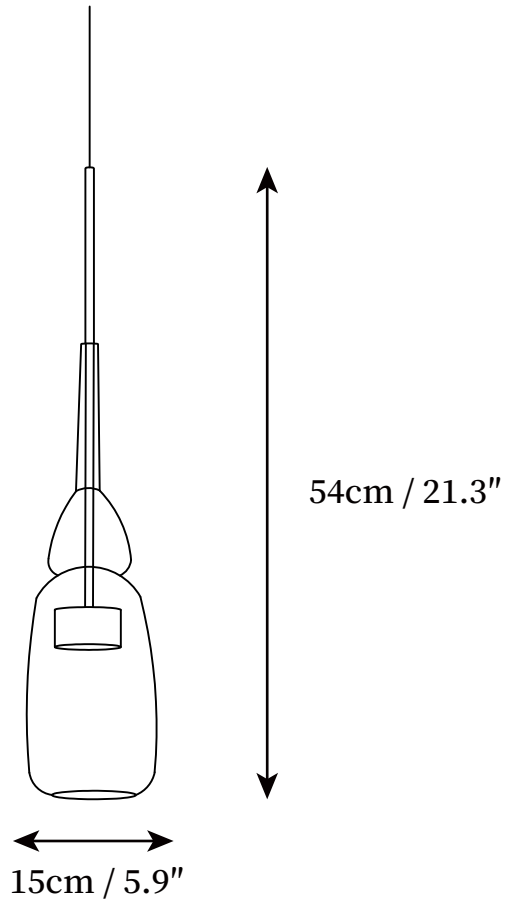

SPECIFICATION SHEET

SPECIFICATION DETAILS

*For custom options, consult factory for details

Fixture Dimensions	D 7.5" x H 24.2"
Light source	Integrated LED
Wattage	~ 5W
Voltage	AC 110-240V
Dimming	Not supported
CRI(Ra)	90+ CRI
Mounting	Hardwired.
LED Rated Life	30000 hours
Color Temperature	Warm Light (3000K), Neutral Light (4000K), Cool Light (6000K)
Control method	Compatible with common wall switches (not included)
Finishes	Mixed color
Shadow Details	Mixed color
Material	Iron, Glass
Wire Length	The standard length of the cord is 59" (150 cm), the length is adjustable.

SPECIFICATION SHEET

SPECIFICATION DETAILS

*For custom options, consult factory for details

Fixture Dimensions	D 7.5" x H 26.2"
Light source	Integrated LED
Wattage	~ 5W
Voltage	AC 110-240V
Dimming	Not supported
CRI(Ra)	90+ CRI
Mounting	Hardwired.
LED Rated Life	30000 hours
Color Temperature	Warm Light (3000K), Neutral Light (4000K), Cool Light (6000K)
Control method	Compatible with common wall switches (not included)
Finishes	Mixed color
Shadow Details	Mixed color
Material	Iron, Glass
Wire Length	The standard length of the cord is 59" (150 cm), the length is adjustable.

SPECIFICATION SHEET

SPECIFICATION DETAILS

*For custom options, consult factory for details

Fixture Dimensions	D 5.9" x H 21.3"
Light source	Integrated LED
Wattage	~ 5W
Voltage	AC 110-240V
Dimming	Not supported
CRI(Ra)	90+ CRI
Mounting	Hardwired.
LED Rated Life	30000 hours
Color Temperature	Warm Light (3000K), Neutral Light (4000K), Cool Light (6000K)
Control method	Compatible with common wall switches (not included)
Finishes	Mixed color
Shadow Details	Mixed color
Material	Iron, Glass
Wire Length	The standard length of the cord is 59" (150 cm), the length is adjustable.