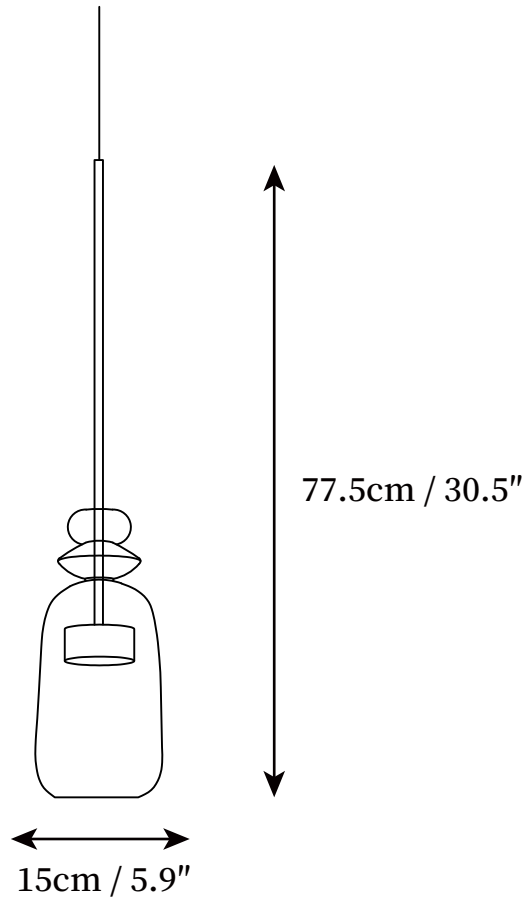

SPECIFICATION SHEET

SPECIFICATION DETAILS

*For custom options, consult factory for details

Fixture Dimensions	D 5.9" x H 30.5"
Light source	Integrated LED
Wattage	~ 5W
Voltage	AC 110-240V
Dimming	Not supported
CRI(Ra)	90+ CRI
Mounting	Hardwired.
LED Rated Life	30000 hours
Color Temperature	Warm Light (3000K), Neutral Light (4000K), Cool Light (6000K)
Control method	Compatible with common wall switches(not included)
Finishes	Mixed color
Shadow Details	Mixed color
Material	Iron, Glass
Wire Length	The standard length of the cord is 59" (150 cm), the length is adjustable.