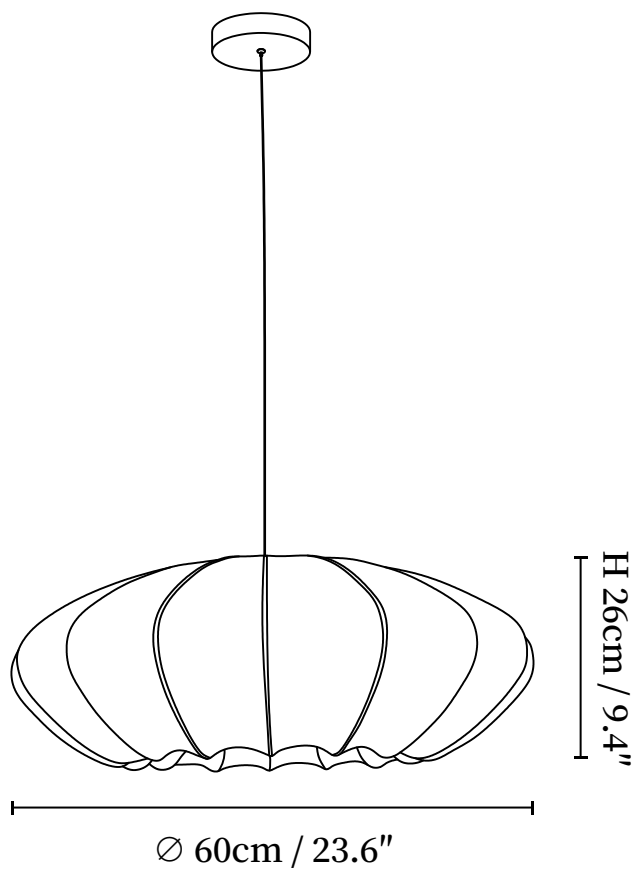

SPECIFICATION SHEET

SPECIFICATION DETAILS

*For custom options, consult factory for details

Fixture Dimensions	16.9" x H 10.2"
Light source	E26 or E27 (bulb not included)
Wattage	MAX 40W incandescent bulb or LED equivalent.
Voltage	AC 110-240V
Mounting	Hardwired.
Dimming	Compatible with dimmable bulbs (bulb not included)
Control method	Compatible with common wall switches (not included)
Finishes	White.
Shade Details	White.
Material	Metal, Silk.
Wire Length	The standard length of the suspended wire is 59" (150 cm) and the length is adjustable.

SPECIFICATION SHEET

SPECIFICATION DETAILS

*For custom options, consult factory for details

Fixture Dimensions	23.6" x H 9.4"
Light source	E26 or E27 (bulb not included)
Wattage	MAX 40W incandescent bulb or LED equivalent.
Voltage	AC 110-240V
Mounting	Hardwired.
Dimming	Compatible with dimmable bulbs (bulb not included)
Control method	Compatible with common wall switches (not included)
Finishes	White.
Shade Details	White.
Material	Metal, Silk.
Wire Length	The standard length of the suspended wire is 59 "(150 cm) and the length is adjustable.