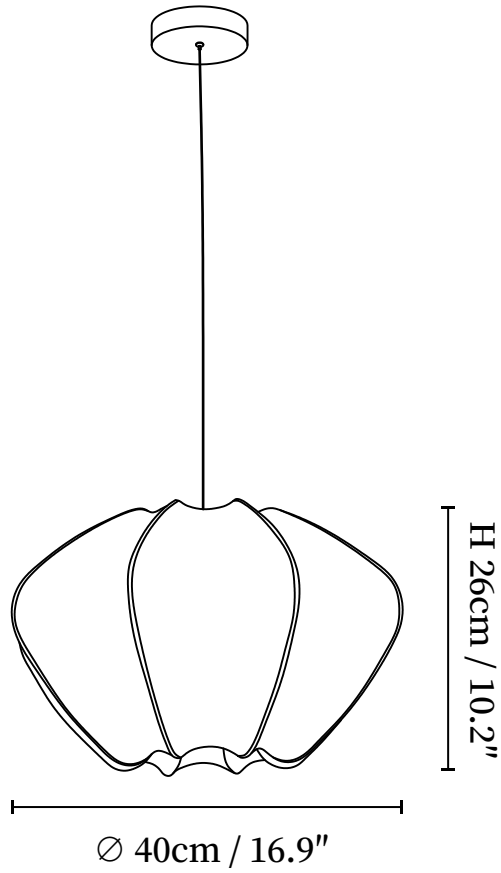

SPECIFICATION SHEET

SPECIFICATION DETAILS

*For custom options, consult factory for details

Fixture Dimensions	16.9" x H 10.2"
Light source	E26 or E27 (bulb not included)
Wattage	MAX 40W incandescent bulb or LED equivalent.
Voltage	AC 110-240V
Mounting	Hardwired.
Dimming	Compatible with dimmable bulbs (bulb not included)
Control method	Compatible with common wall switches (not included)
Finishes	White.
Shade Details	White.
Material	Metal, Silk.
Wire Length	The standard length of the suspended wire is 59" (150 cm) and the length is adjustable.

SPECIFICATION SHEET

SPECIFICATION DETAILS

*For custom options, consult factory for details

Fixture Dimensions	23.6" x H 9.4"
Light source	E26 or E27 (bulb not included)
Wattage	MAX 40W incandescent bulb or LED equivalent.
Voltage	AC 110-240V
Mounting	Hardwired.
Dimming	Compatible with dimmable bulbs (bulb not included)
Control method	Compatible with common wall switches (not included)
Finishes	White.
Shade Details	White.
Material	Metal, Silk.
Wire Length	The standard length of the suspended wire is 59 "(150 cm) and the length is adjustable.