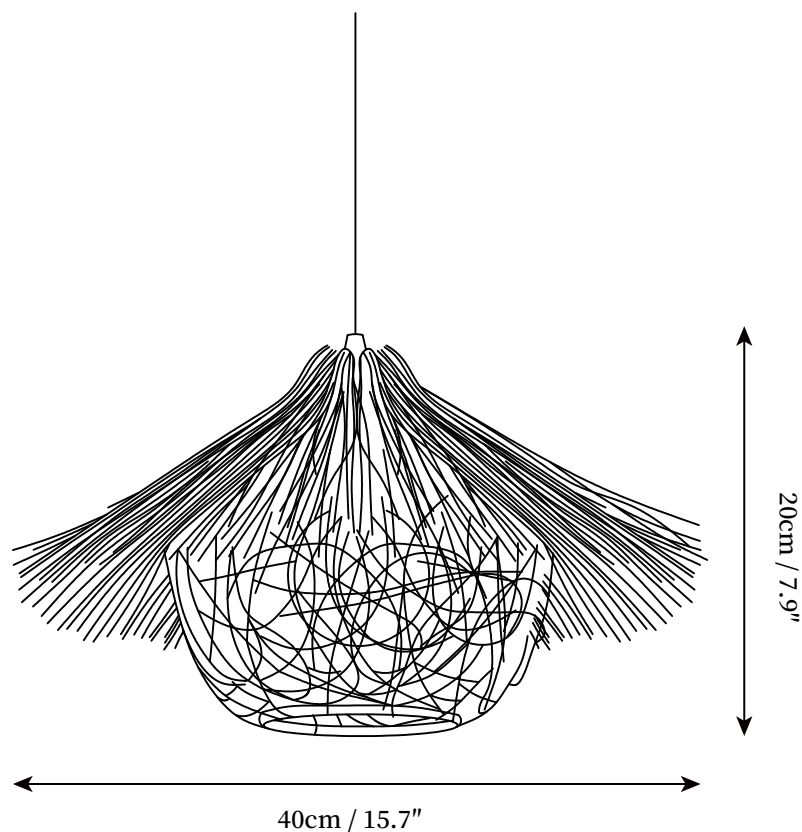

# SPECIFICATION SHEET

---

## SPECIFICATION DETAILS

\*For custom options, consult factory for details

<b>Fixture Dimensions</b>	D 15.7" x H 7.9"
<b>Light source</b>	E26 or E27 (bulb not included)
<b>Wattage</b>	MAX 40W incandescent bulb or LED equivalent.
<b>Voltage</b>	AC 110-240V
<b>Mounting</b>	Hardwired.
<b>Dimming</b>	Compatible with dimmable bulbs (bulb not included)
<b>Control method</b>	Compatible with common wall switches (not included)
<b>Finishes</b>	Natural rattan
<b>Shade Details</b>	Natural rattan
<b>Material</b>	Iron, Rattan
<b>Wire Length</b>	The standard length of the suspended wire is 59 "(150 cm) and the length is adjustable.

## SPECIFICATION DETAILS

\*For custom options, consult factory for details

<b>Fixture Dimensions</b>	D 19.7" x H 11"
<b>Light source</b>	E26 or E27 (bulb not included)
<b>Wattage</b>	MAX 40W incandescent bulb or LED equivalent.
<b>Voltage</b>	AC 110-240V
<b>Mounting</b>	Hardwired.
<b>Dimming</b>	Compatible with dimmable bulbs (bulb not included)
<b>Control method</b>	Compatible with common wall switches (not included)
<b>Finishes</b>	Natural rattan
<b>Shade Details</b>	Natural rattan
<b>Material</b>	Iron, Rattan
<b>Wire Length</b>	The standard length of the suspended wire is 59 "(150 cm) and the length is adjustable.

## SPECIFICATION DETAILS

\*For custom options, consult factory for details

<b>Fixture Dimensions</b>	D 23.6" x H 12.6"
<b>Light source</b>	E26 or E27 (bulb not included)
<b>Wattage</b>	MAX 40W incandescent bulb or LED equivalent.
<b>Voltage</b>	AC 110-240V
<b>Mounting</b>	Hardwired.
<b>Dimming</b>	Compatible with dimmable bulbs (bulb not included)
<b>Control method</b>	Compatible with common wall switches (not included)
<b>Finishes</b>	Natural rattan
<b>Shade Details</b>	Natural rattan
<b>Material</b>	Iron, Rattan
<b>Wire Length</b>	The standard length of the suspended wire is 59 "(150 cm) and the length is adjustable.