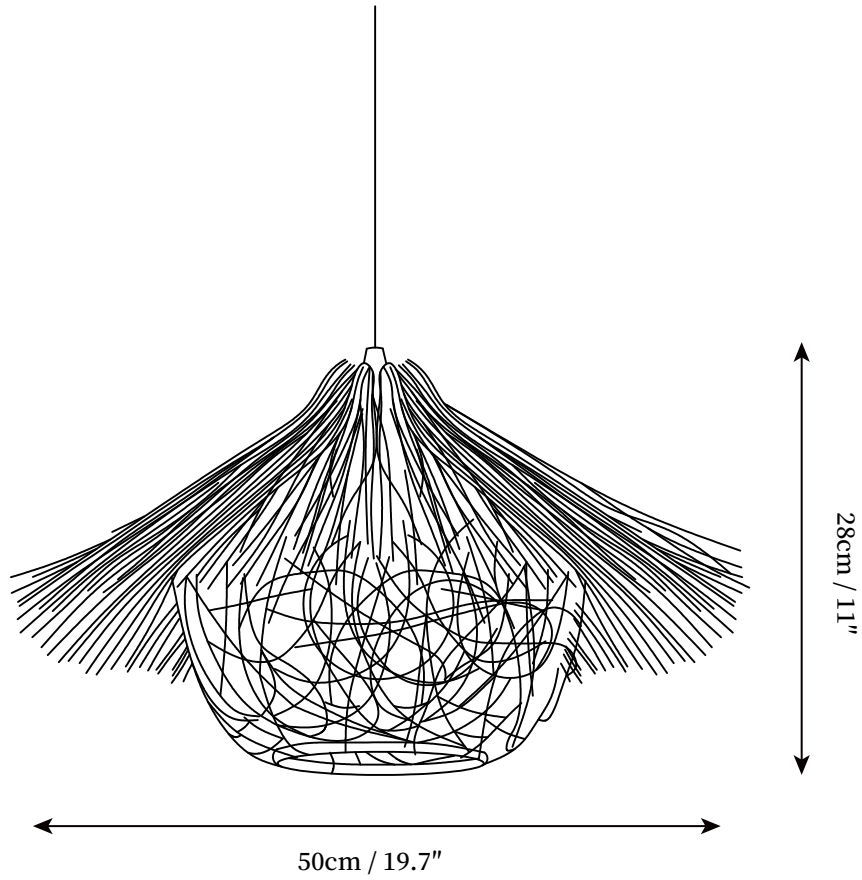

## SPECIFICATION DETAILS

\*For custom options, consult factory for details

<b>Fixture Dimensions</b>	D 15.7" x H 7.9"
<b>Light source</b>	E26 or E27 (bulb not included)
<b>Wattage</b>	MAX 40W incandescent bulb or LED equivalent.
<b>Voltage</b>	AC 110-240V
<b>Mounting</b>	Hardwired.
<b>Dimming</b>	Compatible with dimmable bulbs (bulb not included)
<b>Control method</b>	Compatible with common wall switches (not included)
<b>Finishes</b>	Natural rattan
<b>Shade Details</b>	Natural rattan
<b>Material</b>	Iron, Rattan
<b>Wire Length</b>	The standard length of the suspended wire is 59 "(150 cm) and the length is adjustable.

## SPECIFICATION DETAILS

\*For custom options, consult factory for details

<b>Fixture Dimensions</b>	D 19.7" x H 11"
<b>Light source</b>	E26 or E27 (bulb not included)
<b>Wattage</b>	MAX 40W incandescent bulb or LED equivalent.
<b>Voltage</b>	AC 110-240V
<b>Mounting</b>	Hardwired.
<b>Dimming</b>	Compatible with dimmable bulbs (bulb not included)
<b>Control method</b>	Compatible with common wall switches (not included)
<b>Finishes</b>	Natural rattan
<b>Shade Details</b>	Natural rattan
<b>Material</b>	Iron, Rattan
<b>Wire Length</b>	The standard length of the suspended wire is 59 "(150 cm) and the length is adjustable.

## SPECIFICATION DETAILS

\*For custom options, consult factory for details

<b>Fixture Dimensions</b>	D 23.6" x H 12.6"
<b>Light source</b>	E26 or E27 (bulb not included)
<b>Wattage</b>	MAX 40W incandescent bulb or LED equivalent.
<b>Voltage</b>	AC 110-240V
<b>Mounting</b>	Hardwired.
<b>Dimming</b>	Compatible with dimmable bulbs (bulb not included)
<b>Control method</b>	Compatible with common wall switches (not included)
<b>Finishes</b>	Natural rattan
<b>Shade Details</b>	Natural rattan
<b>Material</b>	Iron, Rattan
<b>Wire Length</b>	The standard length of the suspended wire is 59 "(150 cm) and the length is adjustable.