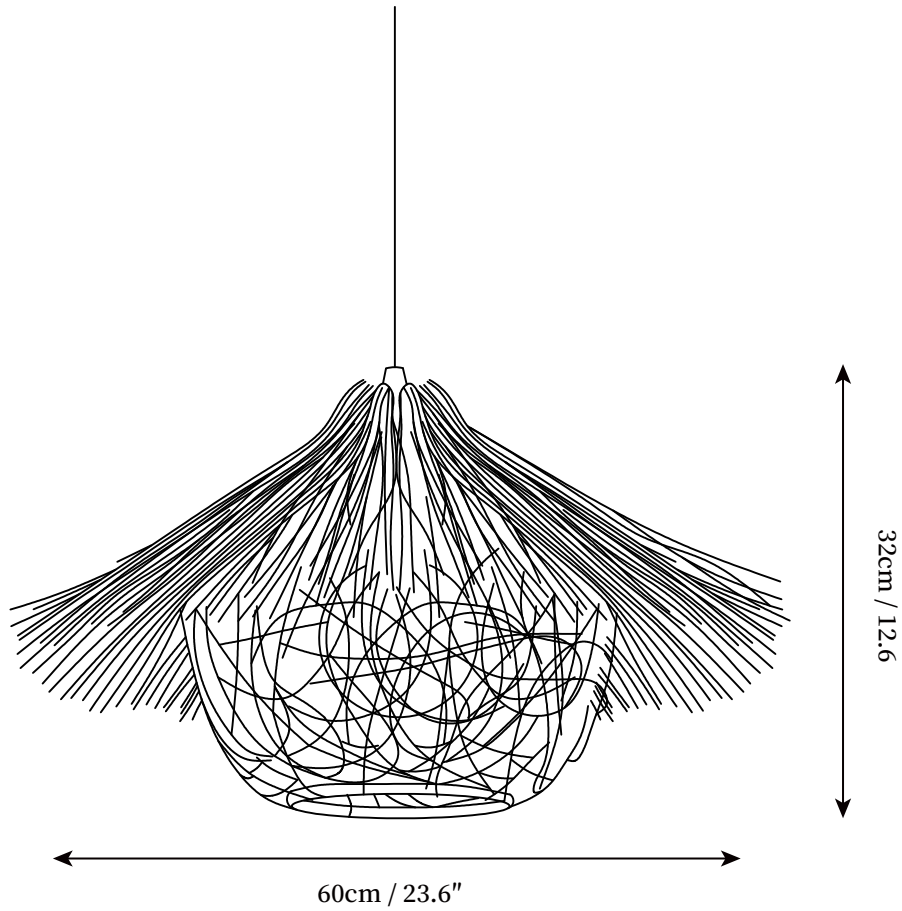

## SPECIFICATION DETAILS

\*For custom options, consult factory for details

<b>Fixture Dimensions</b>	D 15.7" x H 7.9"
<b>Light source</b>	E26 or E27 (bulb not included)
<b>Wattage</b>	MAX 40W incandescent bulb or LED equivalent.
<b>Voltage</b>	AC 110-240V
<b>Mounting</b>	Hardwired.
<b>Dimming</b>	Compatible with dimmable bulbs (bulb not included)
<b>Control method</b>	Compatible with common wall switches (not included)
<b>Finishes</b>	Natural rattan
<b>Shade Details</b>	Natural rattan
<b>Material</b>	Iron, Rattan
<b>Wire Length</b>	The standard length of the suspended wire is 59 "(150 cm) and the length is adjustable.

## SPECIFICATION DETAILS

\*For custom options, consult factory for details

<b>Fixture Dimensions</b>	D 19.7" x H 11"
<b>Light source</b>	E26 or E27 (bulb not included)
<b>Wattage</b>	MAX 40W incandescent bulb or LED equivalent.
<b>Voltage</b>	AC 110-240V
<b>Mounting</b>	Hardwired.
<b>Dimming</b>	Compatible with dimmable bulbs (bulb not included)
<b>Control method</b>	Compatible with common wall switches (not included)
<b>Finishes</b>	Natural rattan
<b>Shade Details</b>	Natural rattan
<b>Material</b>	Iron, Rattan
<b>Wire Length</b>	The standard length of the suspended wire is 59 "(150 cm) and the length is adjustable.

## SPECIFICATION DETAILS

\*For custom options, consult factory for details

<b>Fixture Dimensions</b>	D 23.6" x H 12.6"
<b>Light source</b>	E26 or E27 (bulb not included)
<b>Wattage</b>	MAX 40W incandescent bulb or LED equivalent.
<b>Voltage</b>	AC 110-240V
<b>Mounting</b>	Hardwired.
<b>Dimming</b>	Compatible with dimmable bulbs (bulb not included)
<b>Control method</b>	Compatible with common wall switches (not included)
<b>Finishes</b>	Natural rattan
<b>Shade Details</b>	Natural rattan
<b>Material</b>	Iron, Rattan
<b>Wire Length</b>	The standard length of the suspended wire is 59 "(150 cm) and the length is adjustable.