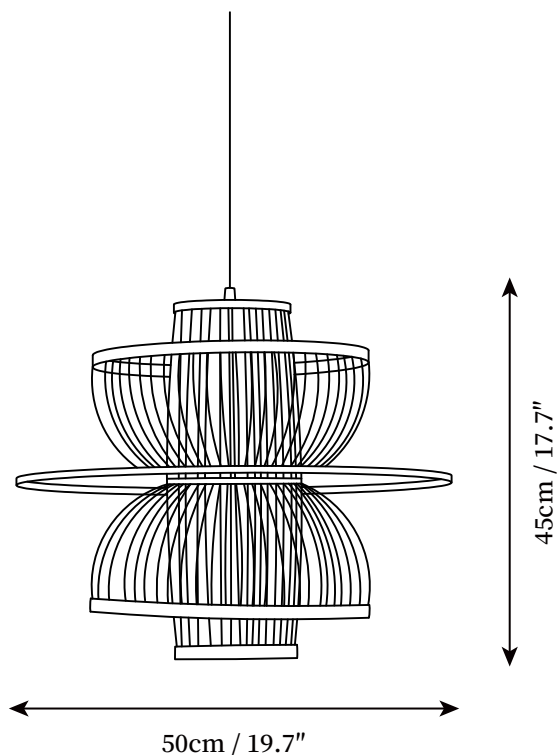

SPECIFICATION SHEET

SPECIFICATION DETAILS

*For custom options, consult factory for details

Fixture Dimensions	D 17.7" x H 15.7"
Light source	E26 or E27 (bulb not included)
Wattage	MAX 40W incandescent bulb or LED equivalent.
Voltage	AC 110-240V
Mounting	Hardwired.
Dimming	Compatible with dimmable bulbs (bulb not included)
Control method	Compatible with common wall switches (not included)
Finishes	Natural bamboo.
Shade Details	Natural bamboo.
Material	Bamboo.
Wire Length	The standard length of the cord is 59" (150 cm), the length is adjustable.

SPECIFICATION SHEET

SPECIFICATION DETAILS

*For custom options, consult factory for details

Fixture Dimensions	D 19.7" x H 17.7"
Light source	E26 or E27 (bulb not included)
Wattage	MAX 40W incandescent bulb or LED equivalent.
Voltage	AC 110-240V
Mounting	Hardwired.
Dimming	Compatible with dimmable bulbs (bulb not included)
Control method	Compatible with common wall switches(not included)
Finishes	Natural bamboo.
Shade Details	Natural bamboo.
Material	Bamboo.
Wire Length	The standard length of the cord is 59" (150 cm), the length is adjustable.

SPECIFICATION SHEET

SPECIFICATION DETAILS

*For custom options, consult factory for details

Fixture Dimensions	D 23.6" x H 17.7"
Light source	E26 or E27 (bulb not included)
Wattage	MAX 40W incandescent bulb or LED equivalent.
Voltage	AC 110-240V
Mounting	Hardwired.
Dimming	Compatible with dimmable bulbs (bulb not included)
Control method	Compatible with common wall switches (not included)
Finishes	Natural bamboo.
Shade Details	Natural bamboo.
Material	Bamboo.
Wire Length	The standard length of the cord is 59" (150 cm), the length is adjustable.