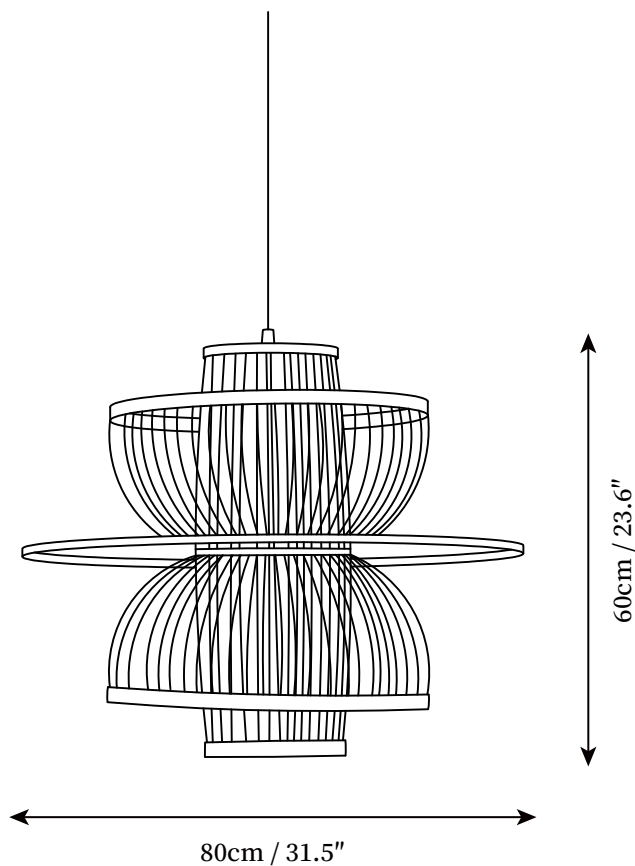

SPECIFICATION SHEET

SPECIFICATION DETAILS

*For custom options, consult factory for details

Fixture Dimensions	D 31.5" x H 23.6"
Light source	E26 or E27 (bulb not included)
Wattage	MAX 40W incandescent bulb or LED equivalent.
Voltage	AC 110-240V
Mounting	Hardwired.
Dimming	Compatible with dimmable bulbs (bulb not included)
Control method	Compatible with common wall switches (not included)
Finishes	Natural bamboo.
Shade Details	Natural bamboo.
Material	Bamboo.
Wire Length	The standard length of the cord is 59" (150 cm), the length is adjustable.