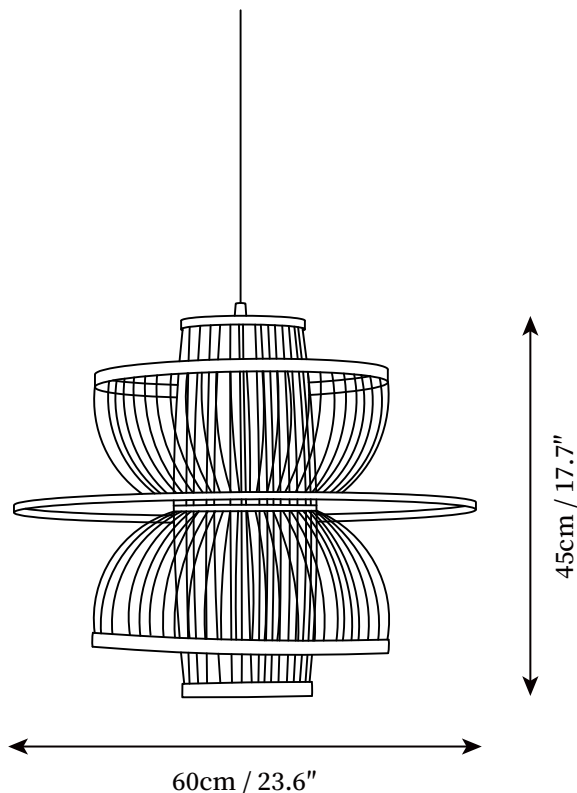

SPECIFICATION SHEET

SPECIFICATION DETAILS

*For custom options, consult factory for details

Fixture Dimensions	D 17.7" x H 15.7"
Light source	E26 or E27 (bulb not included)
Wattage	MAX 40W incandescent bulb or LED equivalent.
Voltage	AC 110-240V
Mounting	Hardwired.
Dimming	Compatible with dimmable bulbs (bulb not included)
Control method	Compatible with common wall switches (not included)
Finishes	Natural bamboo.
Shade Details	Natural bamboo.
Material	Bamboo.
Wire Length	The standard length of the cord is 59" (150 cm), the length is adjustable.

SPECIFICATION SHEET

SPECIFICATION DETAILS

*For custom options, consult factory for details

Fixture Dimensions	D 19.7" x H 17.7"
Light source	E26 or E27 (bulb not included)
Wattage	MAX 40W incandescent bulb or LED equivalent.
Voltage	AC 110-240V
Mounting	Hardwired.
Dimming	Compatible with dimmable bulbs (bulb not included)
Control method	Compatible with common wall switches(not included)
Finishes	Natural bamboo.
Shade Details	Natural bamboo.
Material	Bamboo.
Wire Length	The standard length of the cord is 59" (150 cm), the length is adjustable.

SPECIFICATION SHEET

SPECIFICATION DETAILS

*For custom options, consult factory for details

Fixture Dimensions	D 23.6" x H 17.7"
Light source	E26 or E27 (bulb not included)
Wattage	MAX 40W incandescent bulb or LED equivalent.
Voltage	AC 110-240V
Mounting	Hardwired.
Dimming	Compatible with dimmable bulbs (bulb not included)
Control method	Compatible with common wall switches (not included)
Finishes	Natural bamboo.
Shade Details	Natural bamboo.
Material	Bamboo.
Wire Length	The standard length of the cord is 59" (150 cm), the length is adjustable.