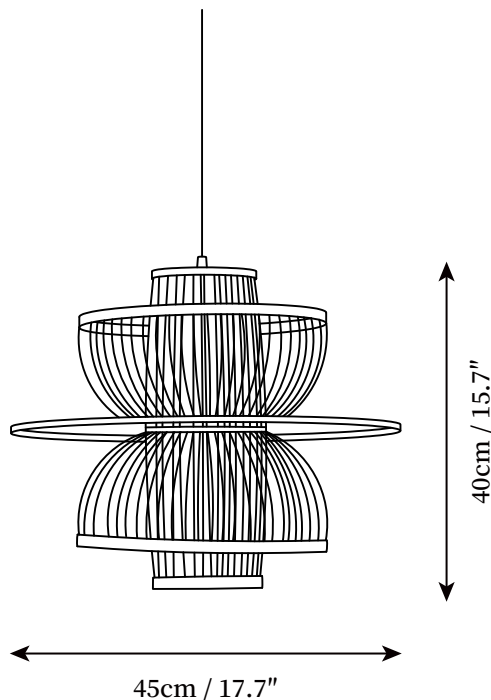

SPECIFICATION SHEET

SPECIFICATION DETAILS

*For custom options, consult factory for details

Fixture Dimensions	D 17.7" x H 15.7"
Light source	E26 or E27 (bulb not included)
Wattage	MAX 40W incandescent bulb or LED equivalent.
Voltage	AC 110-240V
Mounting	Hardwired.
Dimming	Compatible with dimmable bulbs (bulb not included)
Control method	Compatible with common wall switches (not included)
Finishes	Natural bamboo.
Shade Details	Natural bamboo.
Material	Bamboo.
Wire Length	The standard length of the cord is 59" (150 cm), the length is adjustable.

SPECIFICATION SHEET

SPECIFICATION DETAILS

*For custom options, consult factory for details

Fixture Dimensions	D 19.7" x H 17.7"
Light source	E26 or E27 (bulb not included)
Wattage	MAX 40W incandescent bulb or LED equivalent.
Voltage	AC 110-240V
Mounting	Hardwired.
Dimming	Compatible with dimmable bulbs (bulb not included)
Control method	Compatible with common wall switches(not included)
Finishes	Natural bamboo.
Shade Details	Natural bamboo.
Material	Bamboo.
Wire Length	The standard length of the cord is 59" (150 cm), the length is adjustable.

SPECIFICATION SHEET

SPECIFICATION DETAILS

*For custom options, consult factory for details

Fixture Dimensions	D 23.6" x H 17.7"
Light source	E26 or E27 (bulb not included)
Wattage	MAX 40W incandescent bulb or LED equivalent.
Voltage	AC 110-240V
Mounting	Hardwired.
Dimming	Compatible with dimmable bulbs (bulb not included)
Control method	Compatible with common wall switches (not included)
Finishes	Natural bamboo.
Shade Details	Natural bamboo.
Material	Bamboo.
Wire Length	The standard length of the cord is 59" (150 cm), the length is adjustable.