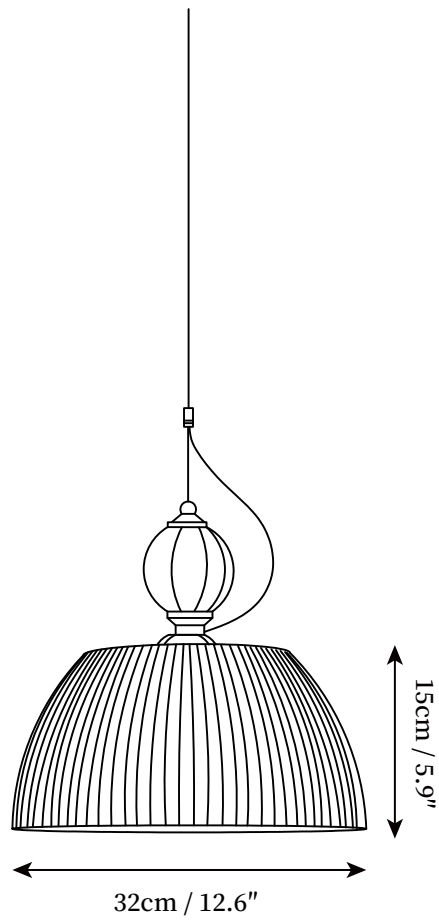

SPECIFICATION SHEET

SPECIFICATION DETAILS

*For custom options, consult factory for details

Fixture Dimensions	D 12.6" x H 5.9"
Light source	E26 or E27 (bulb not included)
Wattage	MAX 40W incandescent bulb or LED equivalent.
Voltage	AC 110-240V
Mounting	Hardwired.
Dimming	Compatible with dimmable bulbs (bulb not included)
Control method	Compatible with common wall switches(not included)
Finishes	Dark green
Shade Details	Dark green
Material	Glass, Iron
Wire Length	The standard length of the suspended wire is 59 "(150 cm) and the length is adjustable.