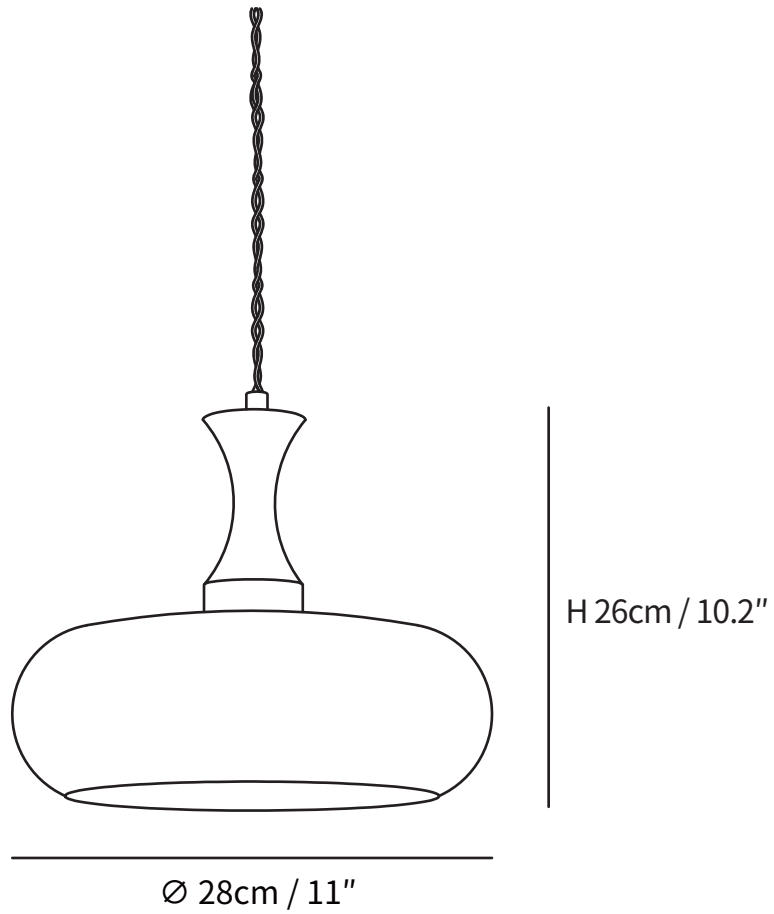

SPECIFICATION SHEET

SPECIFICATION DETAILS

*For custom options, consult factory for details

Fixture Dimmensions	D 11" x H 10.2"
Light source	E26 or E27
Wattage	40W
Voltage	AC 110-240V
Color Temperature	Based on the purchase of light bulbs
CRI(Ra)	80CRI
Mounting	Ceiling
Driver Required	NO
Optional Color Temps	Buy bulbs as needed
LED Rated Life	Based on bulb life (we do not supply bulbs)
Dimming	Dimming is not supported
Finishes	Dark wood
Shade Details	Yellow
Material	Wood, Glass
Wire Length	59"
Wire Type	Wire with switch plug