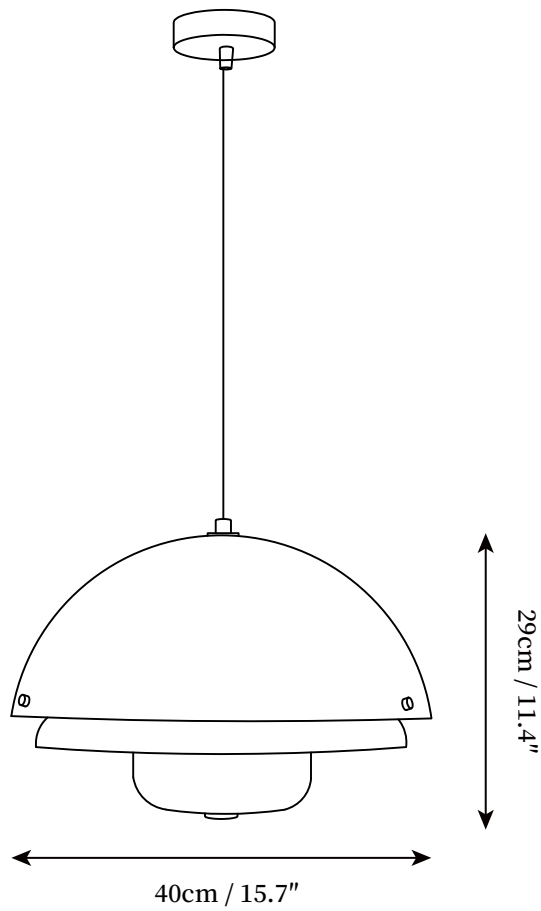

SPECIFICATION SHEET

SPECIFICATION DETAILS

*For custom options, consult factory for details

Fixture Dimensions	D 15.7" x H 11.4"
Light source	E26 or E27 (bulb not included)
Wattage	MAX 40W incandescent bulb or LED equivalent.
Voltage	AC 110-240V
Mounting	Hardwired.
Dimming	Compatible with dimmable bulbs (bulb not included)
Control method	Compatible with common wall switches (not included)
Finishes	White
Shade Details	White
Material	Glass, Iron
Wire Length	The standard length of the suspended wire is 59" (150 cm) and the length is adjustable.