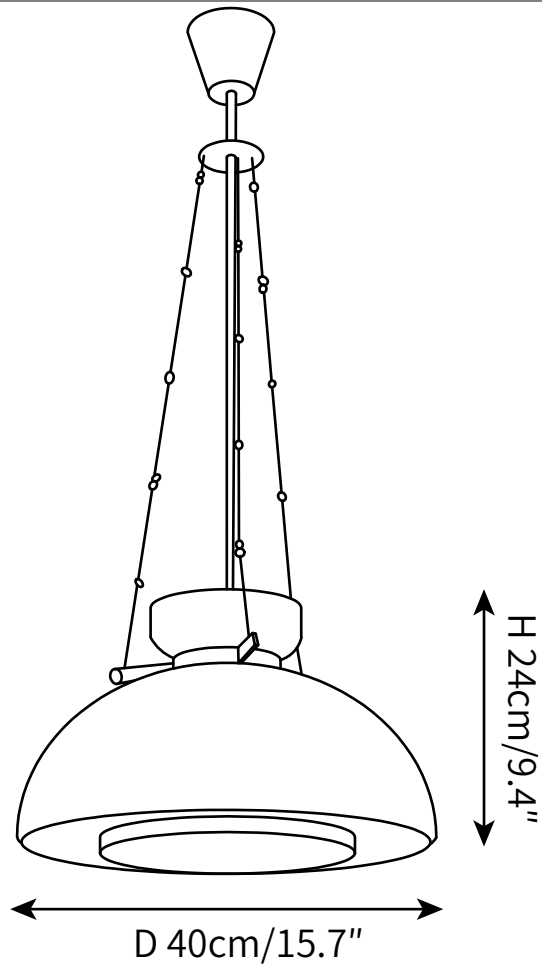

SPECIFICATION SHEET

SPECIFICATION DETAILS

*For custom options, consult factory for details

Fixture Dimensions	Ø 15.7" x H 9.8"
Light source	E27
Wattage	Max 40W
Voltage	AC 110-240V
Color Temperature	Based on the purchase of light bulbs
CRI(Ra)	80CRI
Mounting	Ceiling
Driver Required	NO
Optional Color Temps	Buy bulbs as needed
LED Rated Life	Based on bulb life (we do not supply bulbs)
Dimming	Dimming is not supported
Finishes	Chrome
Glass Details	White
Material	Iron, Metal, Glass.
Wire Length	47.2"
Wire Type	Black Coaxial Wire