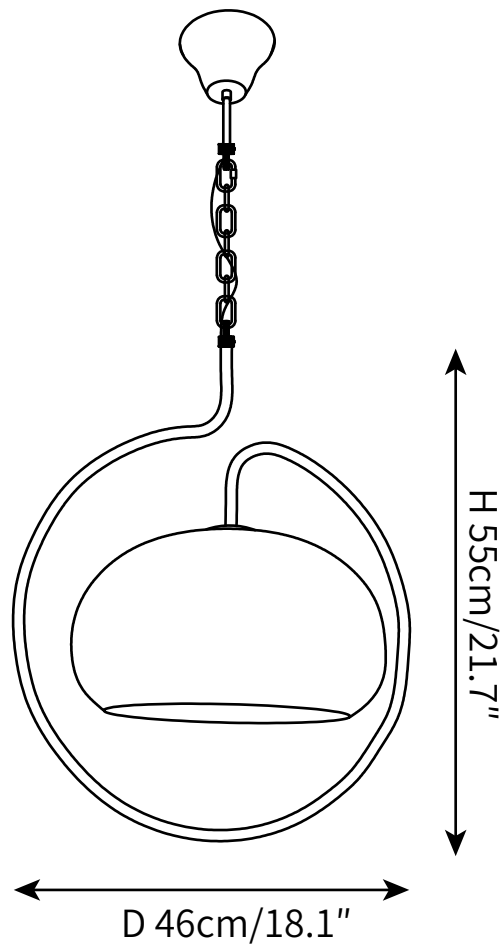

SPECIFICATION SHEET

SPECIFICATION DETAILS

*For custom options, consult factory for details

Fixture Dimensions	Ø 18.1" x H 21.7"
Light source	E27
Wattage	Max 40W
Voltage	AC 110-240V
Color Temperature	Based on the purchase of light bulbs
CRI(Ra)	80CRI
Mounting	Ceiling
Driver Required	NO
Optional Color Temps	Buy bulbs as needed
LED Rated Life	Based on bulb life (we do not supply bulbs)
Dimming	Dimming is not supported
Finishes	Chrome
Glass Details	Milky brown
Material	Iron, Metal, Glass
Hanging Chain Length	Chain lengths range between 50cm - 100cm
Hanging Chain Type	Silver / Chain