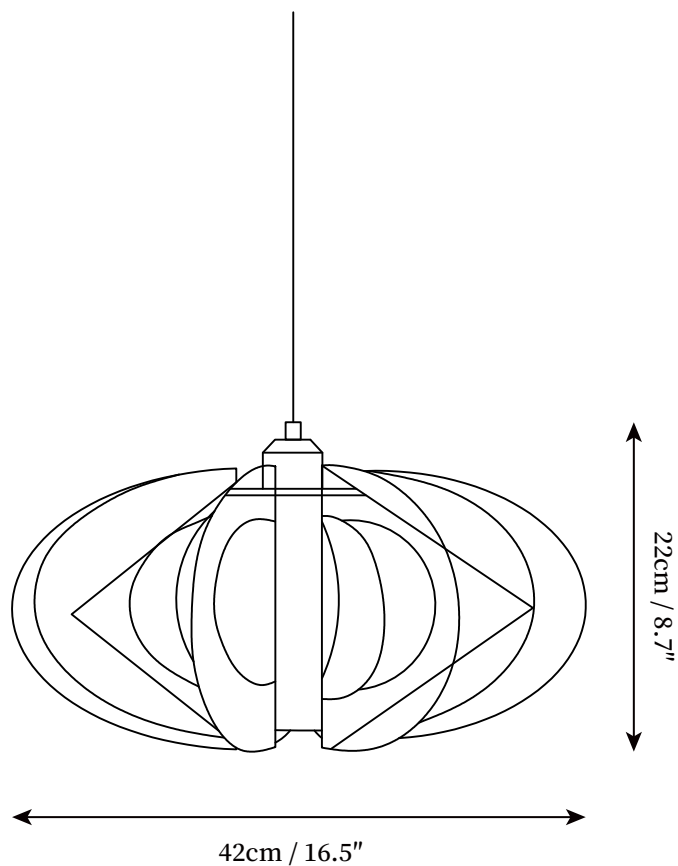

SPECIFICATION SHEET

SPECIFICATION DETAILS

*For custom options, consult factory for details

Fixture Dimensions	D 16.5" x H 8.7"
Light source	E26 or E27 (bulb not included)
Wattage	MAX 40W incandescent bulb or LED equivalent.
Voltage	AC 110-240V
Mounting	Hardwired.
Dimming	Compatible with dimmable bulbs (bulb not included)
Control method	Compatible with common wall switches (not included)
Finishes	Chrome
Shade Details	Chrome
Material	Stainless steel, Fishing line
Wire Length	The standard length of the suspended wire is 59 "(150 cm) and the length is adjustable.