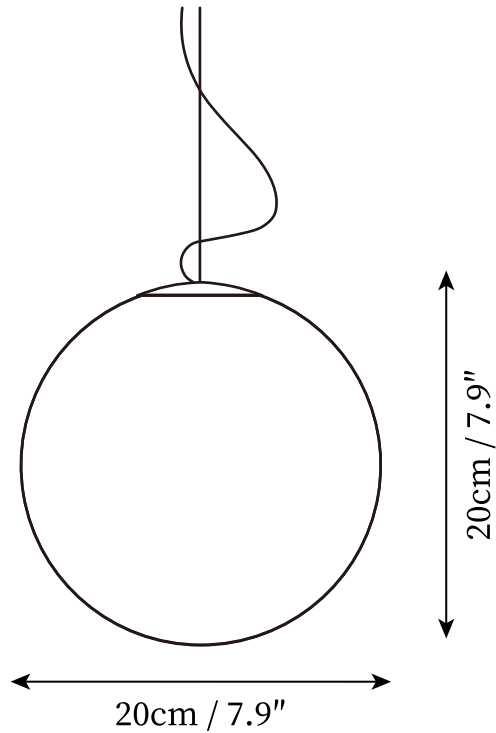

## SPECIFICATION DETAILS

\*For custom options, consult factory for details

<b>Fixture Dimensions</b>	D 5.9" x H 5.9"
<b>Light source</b>	Integrated LED
<b>Wattage</b>	~ 5W
<b>Voltage</b>	AC 110-240V
<b>Dimming</b>	Not supported
<b>CRI(Ra)</b>	90+ CRI
<b>Mounting</b>	Hardwired.
<b>LED Rated Life</b>	30000 hours
<b>Color Temperature</b>	Warm Light (3000K), Neutral Light (4000K), Cool Light (6000K)
<b>Control method</b>	Compatible with common wall switches(not included)
<b>Finishes</b>	White.
<b>Shadow Details</b>	White.
<b>Material</b>	Resin, Fiber.
<b>Rod Length</b>	59" Adjustable hanging height cable, which can be lengthened as required.

## SPECIFICATION DETAILS

\*For custom options, consult factory for details

<b>Fixture Dimensions</b>	D 7.9" x H 7.9"
<b>Light source</b>	Integrated LED
<b>Wattage</b>	~ 10W
<b>Voltage</b>	AC 110-240V
<b>Dimming</b>	Not supported
<b>CRI(Ra)</b>	90+ CRI
<b>Mounting</b>	Hardwired.
<b>LED Rated Life</b>	30000 hours
<b>Color Temperature</b>	Warm Light (3000K), Neutral Light (4000K), Cool Light (6000K)
<b>Control method</b>	Compatible with common wall switches(not included)
<b>Finishes</b>	White.
<b>Shadow Details</b>	White.
<b>Material</b>	Resin, Fiber.
<b>Rod Length</b>	59" Adjustable hanging height cable, which can be lengthened as required.

## SPECIFICATION DETAILS

\*For custom options, consult factory for details

<b>Fixture Dimensions</b>	D 11.8" x H 11.8"
<b>Light source</b>	Integrated LED
<b>Wattage</b>	~ 15W
<b>Voltage</b>	AC 110-240V
<b>Dimming</b>	Not supported
<b>CRI(Ra)</b>	90+ CRI
<b>Mounting</b>	Hardwired.
<b>LED Rated Life</b>	30000 hours
<b>Color Temperature</b>	Warm Light (3000K), Neutral Light (4000K), Cool Light (6000K)
<b>Control method</b>	Compatible with common wall switches(not included)
<b>Finishes</b>	White.
<b>Shadow Details</b>	White.
<b>Material</b>	Resin, Fiber.
<b>Rod Length</b>	59" Adjustable hanging height cable, which can be lengthened as required.