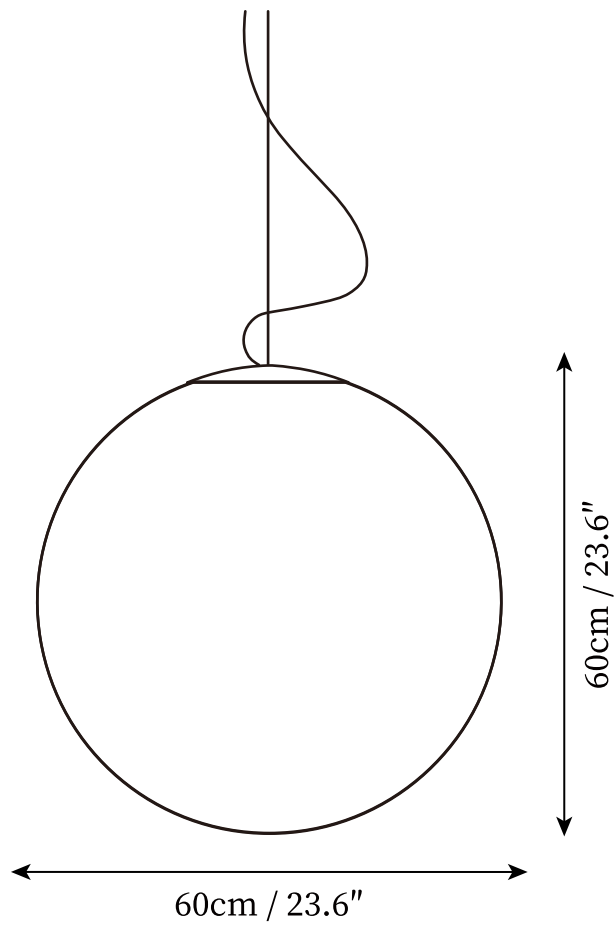

SPECIFICATION SHEET

SPECIFICATION DETAILS

*For custom options, consult factory for details

Fixture Dimensions	D 23.6" x H 23.6"
Light source	Integrated LED
Wattage	~ 25W
Voltage	AC 110-240V
Dimming	Not supported
CRI(Ra)	90+ CRI
Mounting	Hardwired.
LED Rated Life	30000 hours
Color Temperature	Warm Light (3000K), Neutral Light (4000K), Cool Light (6000K)
Control method	Compatible with common wall switches(not included)
Finishes	White.
Shadow Details	White.
Material	Resin, Fiber.
Rod Length	59" Adjustable hanging height cable, which can be lengthened as required.