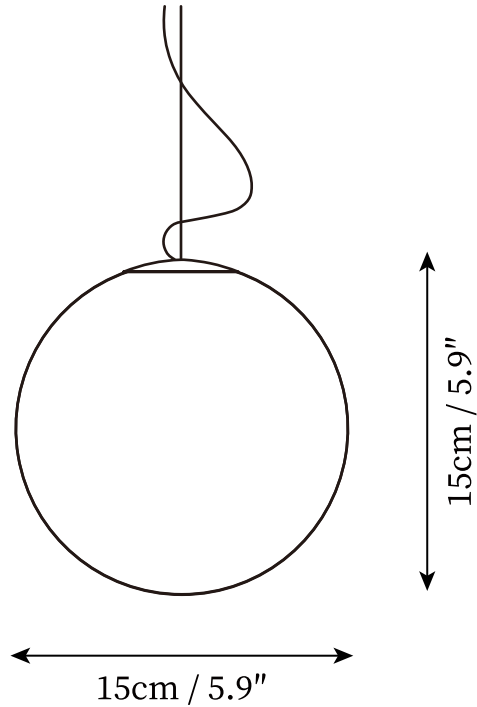

## SPECIFICATION DETAILS

\*For custom options, consult factory for details

<b>Fixture Dimensions</b>	D 5.9" x H 5.9"
<b>Light source</b>	Integrated LED
<b>Wattage</b>	~ 5W
<b>Voltage</b>	AC 110-240V
<b>Dimming</b>	Not supported
<b>CRI(Ra)</b>	90+ CRI
<b>Mounting</b>	Hardwired.
<b>LED Rated Life</b>	30000 hours
<b>Color Temperature</b>	Warm Light (3000K), Neutral Light (4000K), Cool Light (6000K)
<b>Control method</b>	Compatible with common wall switches(not included)
<b>Finishes</b>	White.
<b>Shadow Details</b>	White.
<b>Material</b>	Resin, Fiber.
<b>Rod Length</b>	59" Adjustable hanging height cable, which can be lengthened as required.

## SPECIFICATION DETAILS

\*For custom options, consult factory for details

<b>Fixture Dimensions</b>	D 7.9" x H 7.9"
<b>Light source</b>	Integrated LED
<b>Wattage</b>	~ 10W
<b>Voltage</b>	AC 110-240V
<b>Dimming</b>	Not supported
<b>CRI(Ra)</b>	90+ CRI
<b>Mounting</b>	Hardwired.
<b>LED Rated Life</b>	30000 hours
<b>Color Temperature</b>	Warm Light (3000K), Neutral Light (4000K), Cool Light (6000K)
<b>Control method</b>	Compatible with common wall switches(not included)
<b>Finishes</b>	White.
<b>Shadow Details</b>	White.
<b>Material</b>	Resin, Fiber.
<b>Rod Length</b>	59" Adjustable hanging height cable, which can be lengthened as required.

## SPECIFICATION DETAILS

\*For custom options, consult factory for details

<b>Fixture Dimensions</b>	D 11.8" x H 11.8"
<b>Light source</b>	Integrated LED
<b>Wattage</b>	~ 15W
<b>Voltage</b>	AC 110-240V
<b>Dimming</b>	Not supported
<b>CRI(Ra)</b>	90+ CRI
<b>Mounting</b>	Hardwired.
<b>LED Rated Life</b>	30000 hours
<b>Color Temperature</b>	Warm Light (3000K), Neutral Light (4000K), Cool Light (6000K)
<b>Control method</b>	Compatible with common wall switches(not included)
<b>Finishes</b>	White.
<b>Shadow Details</b>	White.
<b>Material</b>	Resin, Fiber.
<b>Rod Length</b>	59" Adjustable hanging height cable, which can be lengthened as required.