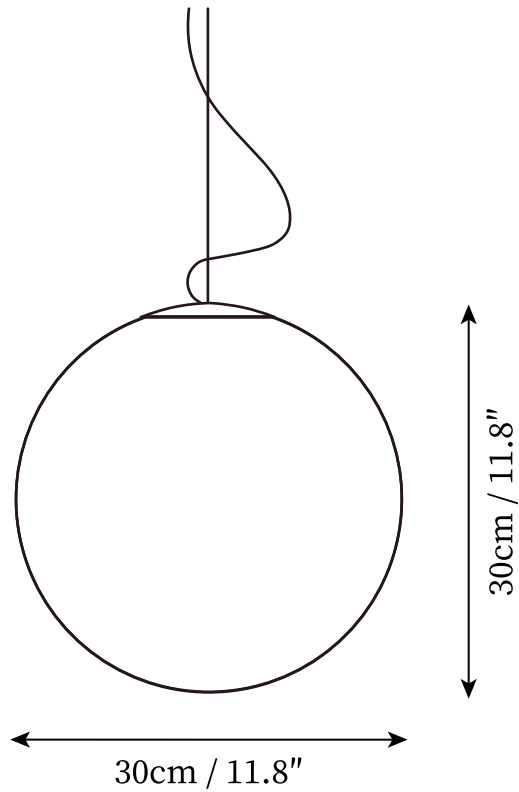

## SPECIFICATION DETAILS

\*For custom options, consult factory for details

<b>Fixture Dimensions</b>	D 5.9" x H 5.9"
<b>Light source</b>	Integrated LED
<b>Wattage</b>	~ 5W
<b>Voltage</b>	AC 110-240V
<b>Dimming</b>	Not supported
<b>CRI(Ra)</b>	90+ CRI
<b>Mounting</b>	Hardwired.
<b>LED Rated Life</b>	30000 hours
<b>Color Temperature</b>	Warm Light (3000K), Neutral Light (4000K), Cool Light (6000K)
<b>Control method</b>	Compatible with common wall switches(not included)
<b>Finishes</b>	White.
<b>Shadow Details</b>	White.
<b>Material</b>	Resin, Fiber.
<b>Rod Length</b>	59" Adjustable hanging height cable, which can be lengthened as required.

## SPECIFICATION DETAILS

\*For custom options, consult factory for details

<b>Fixture Dimensions</b>	D 7.9" x H 7.9"
<b>Light source</b>	Integrated LED
<b>Wattage</b>	~ 10W
<b>Voltage</b>	AC 110-240V
<b>Dimming</b>	Not supported
<b>CRI(Ra)</b>	90+ CRI
<b>Mounting</b>	Hardwired.
<b>LED Rated Life</b>	30000 hours
<b>Color Temperature</b>	Warm Light (3000K), Neutral Light (4000K), Cool Light (6000K)
<b>Control method</b>	Compatible with common wall switches(not included)
<b>Finishes</b>	White.
<b>Shadow Details</b>	White.
<b>Material</b>	Resin, Fiber.
<b>Rod Length</b>	59" Adjustable hanging height cable, which can be lengthened as required.

## SPECIFICATION DETAILS

\*For custom options, consult factory for details

<b>Fixture Dimensions</b>	D 11.8" x H 11.8"
<b>Light source</b>	Integrated LED
<b>Wattage</b>	~ 15W
<b>Voltage</b>	AC 110-240V
<b>Dimming</b>	Not supported
<b>CRI(Ra)</b>	90+ CRI
<b>Mounting</b>	Hardwired.
<b>LED Rated Life</b>	30000 hours
<b>Color Temperature</b>	Warm Light (3000K), Neutral Light (4000K), Cool Light (6000K)
<b>Control method</b>	Compatible with common wall switches(not included)
<b>Finishes</b>	White.
<b>Shadow Details</b>	White.
<b>Material</b>	Resin, Fiber.
<b>Rod Length</b>	59" Adjustable hanging height cable, which can be lengthened as required.