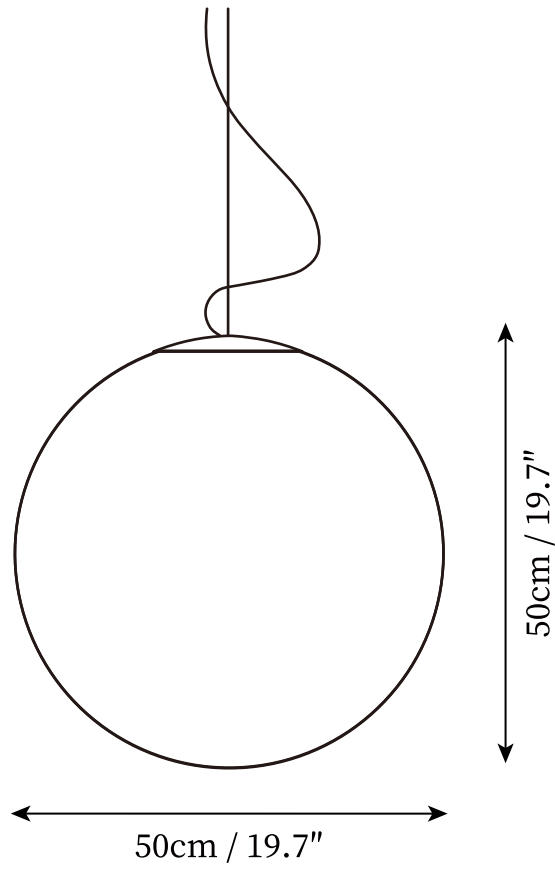

SPECIFICATION SHEET

SPECIFICATION DETAILS

*For custom options, consult factory for details

Fixture Dimensions	D 19.7" x H 19.7"
Light source	Integrated LED
Wattage	~ 25W
Voltage	AC 110-240V
Dimming	Not supported
CRI(Ra)	90+ CRI
Mounting	Hardwired.
LED Rated Life	30000 hours
Color Temperature	Warm Light (3000K), Neutral Light (4000K), Cool Light (6000K)
Control method	Compatible with common wall switches(not included)
Finishes	White.
Shadow Details	White.
Material	Resin, Fiber.
Rod Length	59" Adjustable hanging height cable, which can be lengthened as required.