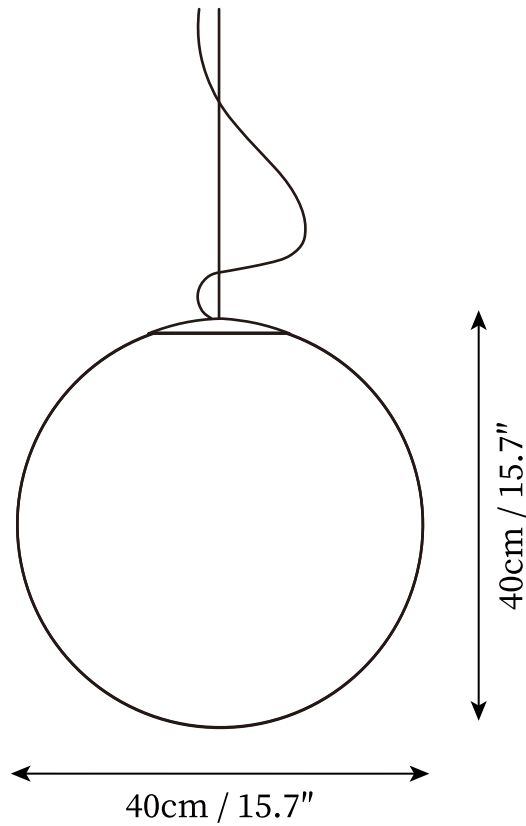

SPECIFICATION SHEET

SPECIFICATION DETAILS

*For custom options, consult factory for details

Fixture Dimensions	D 15.7" x H 15.7"
Light source	Integrated LED
Wattage	~ 20W
Voltage	AC 110-240V
Dimming	Not supported
CRI(Ra)	90+ CRI
Mounting	Hardwired.
LED Rated Life	30000 hours
Color Temperature	Warm Light (3000K), Neutral Light (4000K), Cool Light (6000K)
Control method	Compatible with common wall switches(not included)
Finishes	White.
Shadow Details	White.
Material	Resin, Fiber.
Rod Length	59" Adjustable hanging height cable, which can be lengthened as required.