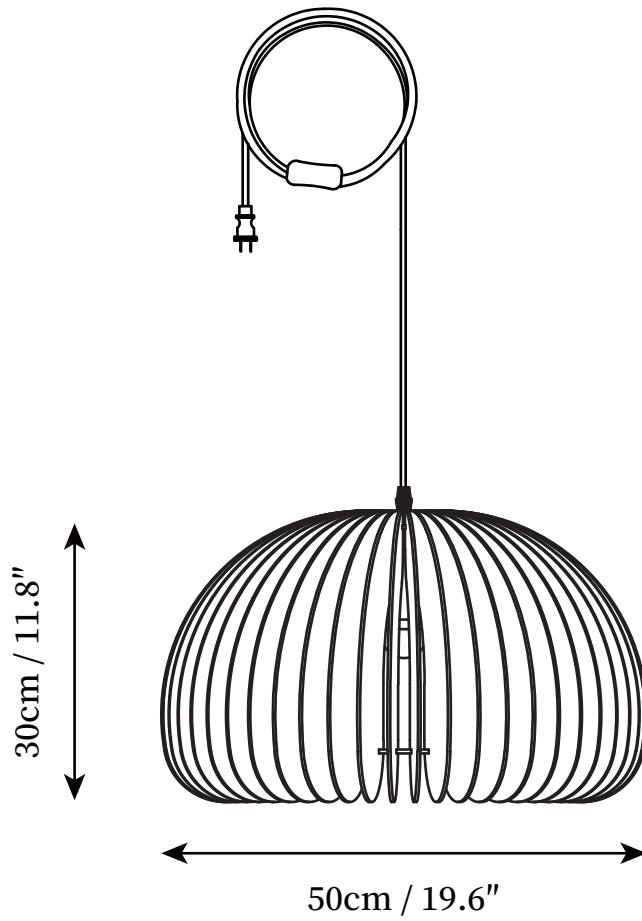

SPECIFICATION SHEET

SPECIFICATION DETAILS

*For custom options, consult factory for details

| | |
|-----------------------------|---|
| Fixture Dimensions | D 11.8" x H 7" |
| Light source | E26 or E27 |
| Wattage | 40W |
| Voltage | AC 110-240V |
| Color Temperature | Based on the purchase of light bulbs |
| CRI(Ra) | 80CRI |
| Mounting | Ceiling |
| Driver Required | NO |
| Optional Color Temps | Buy bulbs as needed |
| LED Rated Life | Based on bulb life (we do not supply bulbs) |
| Dimming | Dimming is not supported |
| Finishes | Wooden |
| Shade Details | Wooden |
| Material | Wooden |
| Wire Length | 177.2" |
| Wire Type | Wire with switch plug |

SPECIFICATION SHEET

SPECIFICATION DETAILS

*For custom options, consult factory for details

| | |
|-----------------------------|---|
| Fixture Dimensions | D 16.5" x H 10" |
| Light source | E26 or E27 |
| Wattage | 40W |
| Voltage | AC 110-240V |
| Color Temperature | Based on the purchase of light bulbs |
| CRI(Ra) | 80CRI |
| Mounting | Ceiling |
| Driver Required | NO |
| Optional Color Temps | Buy bulbs as needed |
| LED Rated Life | Based on bulb life (we do not supply bulbs) |
| Dimming | Dimming is not supported |
| Finishes | Wooden |
| Shade Details | Wooden |
| Material | Wooden |
| Wire Length | 177.2" |
| Wire Type | Wire with switch plug |

SPECIFICATION SHEET

SPECIFICATION DETAILS

*For custom options, consult factory for details

| | |
|-----------------------------|---|
| Fixture Dimensions | D 19.6" x H 11.8" |
| Light source | E26 or E27 |
| Wattage | 40W |
| Voltage | AC 110-240V |
| Color Temperature | Based on the purchase of light bulbs |
| CRI(Ra) | 80CRI |
| Mounting | Ceiling |
| Driver Required | NO |
| Optional Color Temps | Buy bulbs as needed |
| LED Rated Life | Based on bulb life (we do not supply bulbs) |
| Dimming | Dimming is not supported |
| Finishes | Wooden |
| Shade Details | Wooden |
| Material | Wooden |
| Wire Length | 177.2" |
| Wire Type | Wire with switch plug |