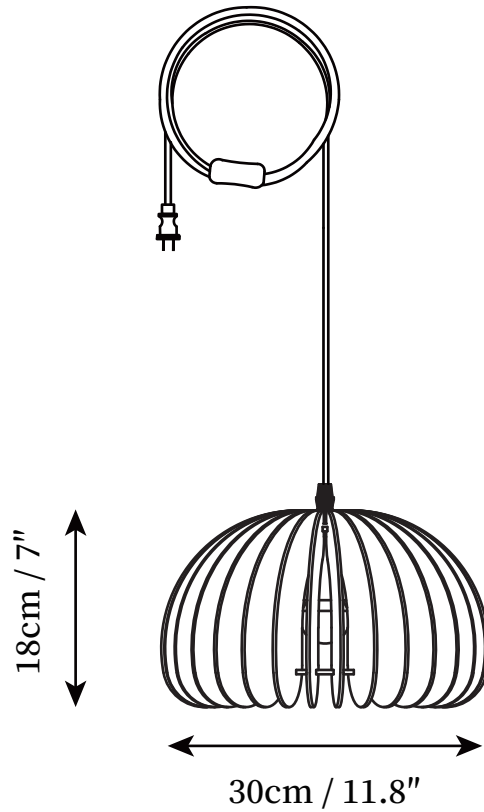

SPECIFICATION SHEET

SPECIFICATION DETAILS

*For custom options, consult factory for details

| | |
|-----------------------------|---|
| Fixture Dimensions | D 11.8" x H 7" |
| Light source | E26 or E27 |
| Wattage | 40W |
| Voltage | AC 110-240V |
| Color Temperature | Based on the purchase of light bulbs |
| CRI(Ra) | 80CRI |
| Mounting | Ceiling |
| Driver Required | NO |
| Optional Color Temps | Buy bulbs as needed |
| LED Rated Life | Based on bulb life (we do not supply bulbs) |
| Dimming | Dimming is not supported |
| Finishes | Wooden |
| Shade Details | Wooden |
| Material | Wooden |
| Wire Length | 177.2" |
| Wire Type | Wire with switch plug |

SPECIFICATION SHEET

SPECIFICATION DETAILS

*For custom options, consult factory for details

| | |
|-----------------------------|---|
| Fixture Dimensions | D 16.5" x H 10" |
| Light source | E26 or E27 |
| Wattage | 40W |
| Voltage | AC 110-240V |
| Color Temperature | Based on the purchase of light bulbs |
| CRI(Ra) | 80CRI |
| Mounting | Ceiling |
| Driver Required | NO |
| Optional Color Temps | Buy bulbs as needed |
| LED Rated Life | Based on bulb life (we do not supply bulbs) |
| Dimming | Dimming is not supported |
| Finishes | Wooden |
| Shade Details | Wooden |
| Material | Wooden |
| Wire Length | 177.2" |
| Wire Type | Wire with switch plug |

SPECIFICATION SHEET

SPECIFICATION DETAILS

*For custom options, consult factory for details

| | |
|-----------------------------|---|
| Fixture Dimensions | D 19.6" x H 11.8" |
| Light source | E26 or E27 |
| Wattage | 40W |
| Voltage | AC 110-240V |
| Color Temperature | Based on the purchase of light bulbs |
| CRI(Ra) | 80CRI |
| Mounting | Ceiling |
| Driver Required | NO |
| Optional Color Temps | Buy bulbs as needed |
| LED Rated Life | Based on bulb life (we do not supply bulbs) |
| Dimming | Dimming is not supported |
| Finishes | Wooden |
| Shade Details | Wooden |
| Material | Wooden |
| Wire Length | 177.2" |
| Wire Type | Wire with switch plug |