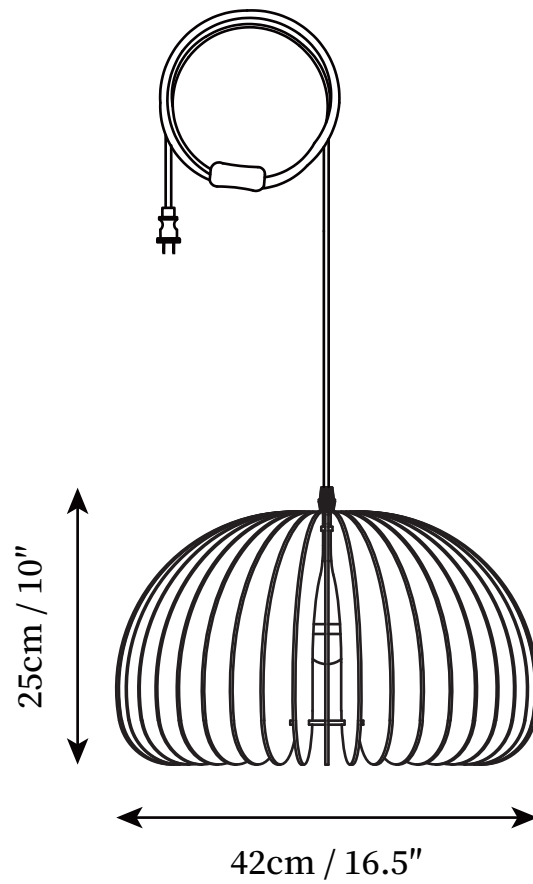

SPECIFICATION SHEET

SPECIFICATION DETAILS

*For custom options, consult factory for details

| | |
|-----------------------------|---|
| Fixture Dimensions | D 11.8" x H 7" |
| Light source | E26 or E27 |
| Wattage | 40W |
| Voltage | AC 110-240V |
| Color Temperature | Based on the purchase of light bulbs |
| CRI(Ra) | 80CRI |
| Mounting | Ceiling |
| Driver Required | NO |
| Optional Color Temps | Buy bulbs as needed |
| LED Rated Life | Based on bulb life (we do not supply bulbs) |
| Dimming | Dimming is not supported |
| Finishes | Wooden |
| Shade Details | Wooden |
| Material | Wooden |
| Wire Length | 177.2" |
| Wire Type | Wire with switch plug |

SPECIFICATION SHEET

SPECIFICATION DETAILS

*For custom options, consult factory for details

| | |
|-----------------------------|---|
| Fixture Dimensions | D 16.5" x H 10" |
| Light source | E26 or E27 |
| Wattage | 40W |
| Voltage | AC 110-240V |
| Color Temperature | Based on the purchase of light bulbs |
| CRI(Ra) | 80CRI |
| Mounting | Ceiling |
| Driver Required | NO |
| Optional Color Temps | Buy bulbs as needed |
| LED Rated Life | Based on bulb life (we do not supply bulbs) |
| Dimming | Dimming is not supported |
| Finishes | Wooden |
| Shade Details | Wooden |
| Material | Wooden |
| Wire Length | 177.2" |
| Wire Type | Wire with switch plug |

SPECIFICATION SHEET

SPECIFICATION DETAILS

*For custom options, consult factory for details

| | |
|-----------------------------|---|
| Fixture Dimensions | D 19.6" x H 11.8" |
| Light source | E26 or E27 |
| Wattage | 40W |
| Voltage | AC 110-240V |
| Color Temperature | Based on the purchase of light bulbs |
| CRI(Ra) | 80CRI |
| Mounting | Ceiling |
| Driver Required | NO |
| Optional Color Temps | Buy bulbs as needed |
| LED Rated Life | Based on bulb life (we do not supply bulbs) |
| Dimming | Dimming is not supported |
| Finishes | Wooden |
| Shade Details | Wooden |
| Material | Wooden |
| Wire Length | 177.2" |
| Wire Type | Wire with switch plug |