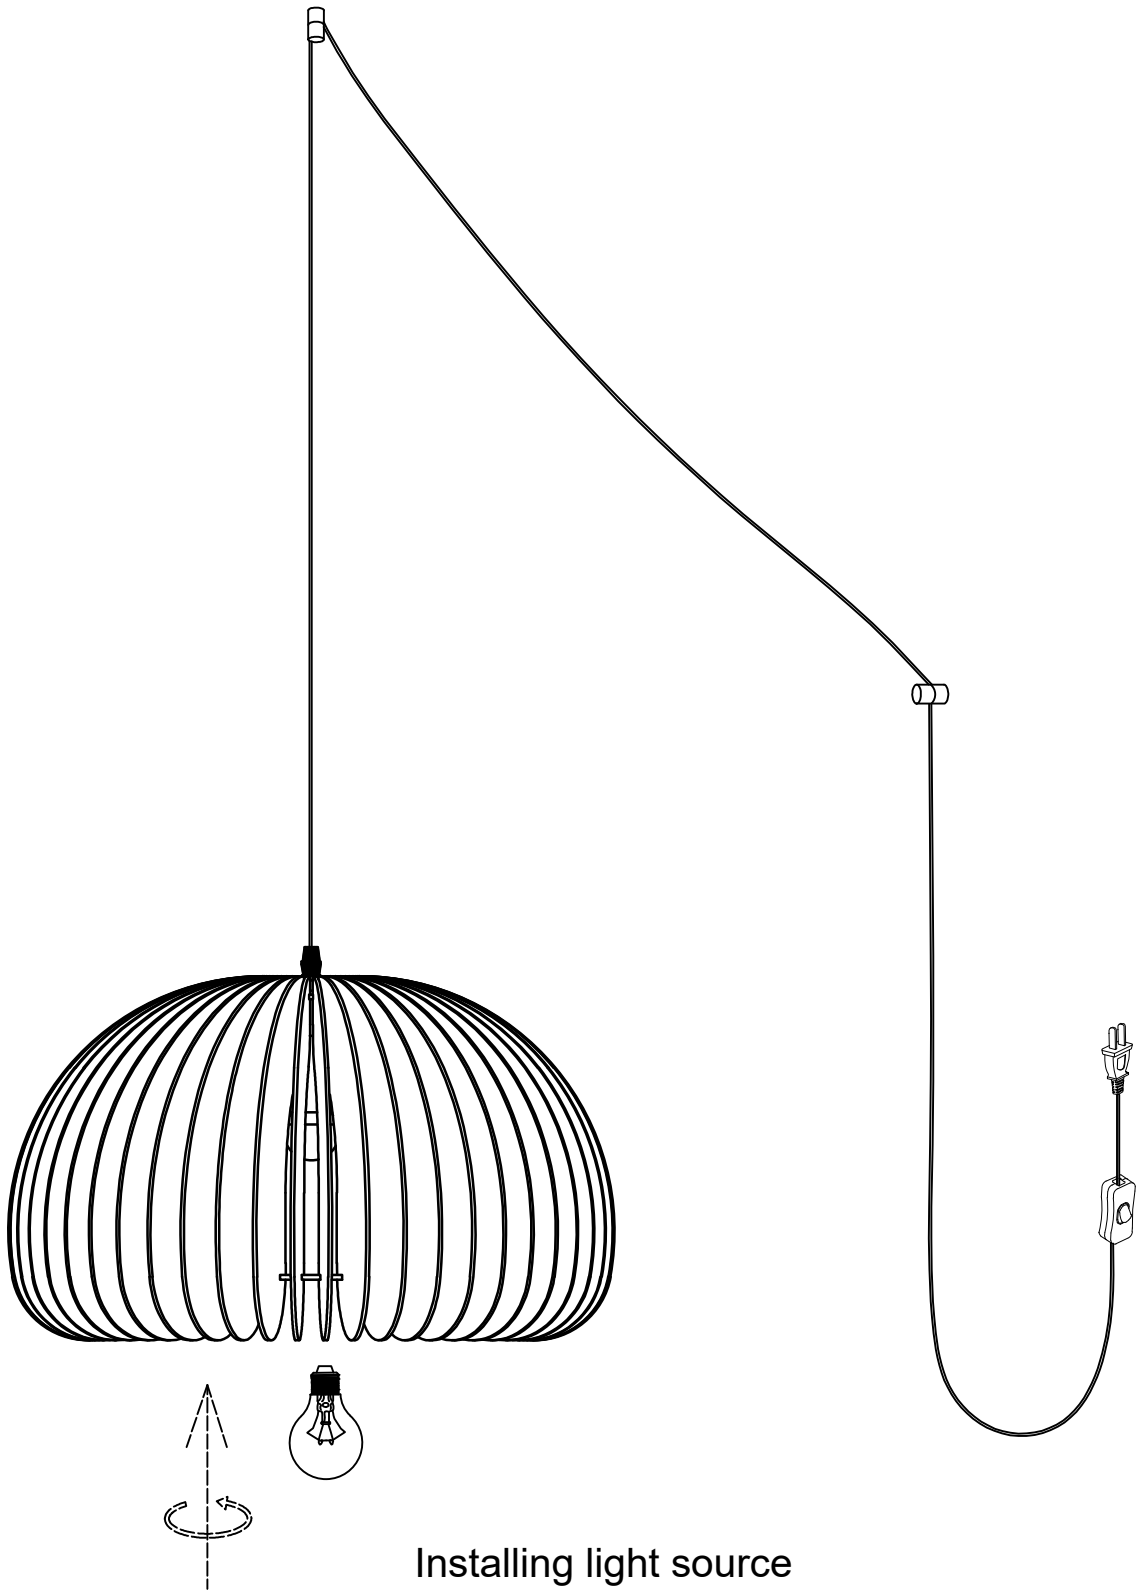

1

Use screws to fix the upper part of the small ceiling cover to the ceiling and wall

2

Insert the wire and twist it into the lower part of the small ceiling cover to fix it

3

Installing light source