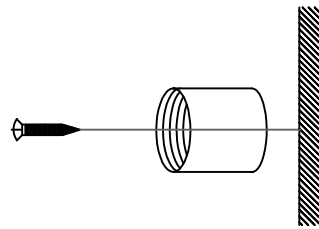

1

Use screws to fix the upper part of the small ceiling cover to the ceiling and wall

2

Insert the wire and twist it into the lower part of the small ceiling cover to fix it

3

Installing light source