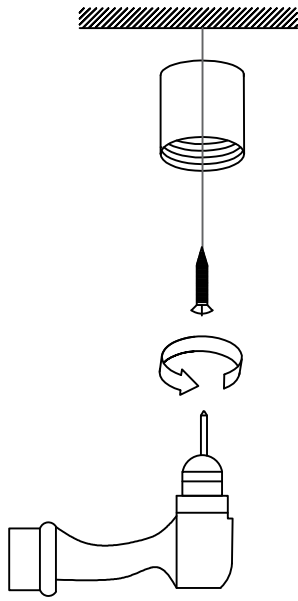

1

Use screws to fix the upper part of the small ceiling cover to the ceiling and wall

2

Insert the wire and twist it into the lower part of the small ceiling cover to fix it

3

Installing light source