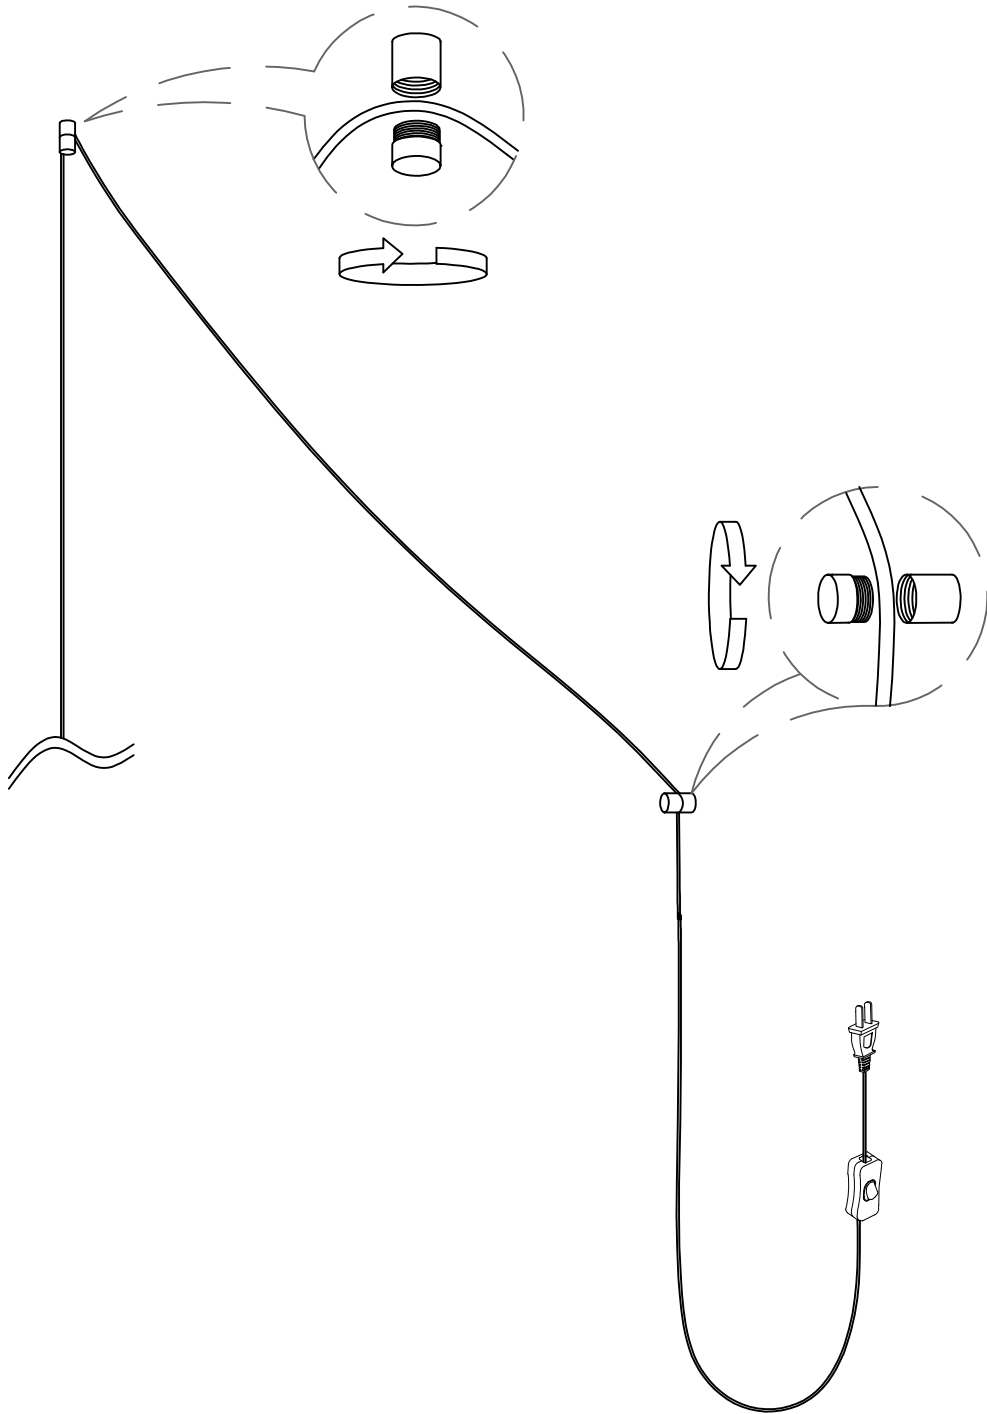

1

Use screws to fix the upper part of the small ceiling cover to the ceiling and wall

2

Insert the wire and twist it into the lower part of the small ceiling cover to fix it

3

Installing light source