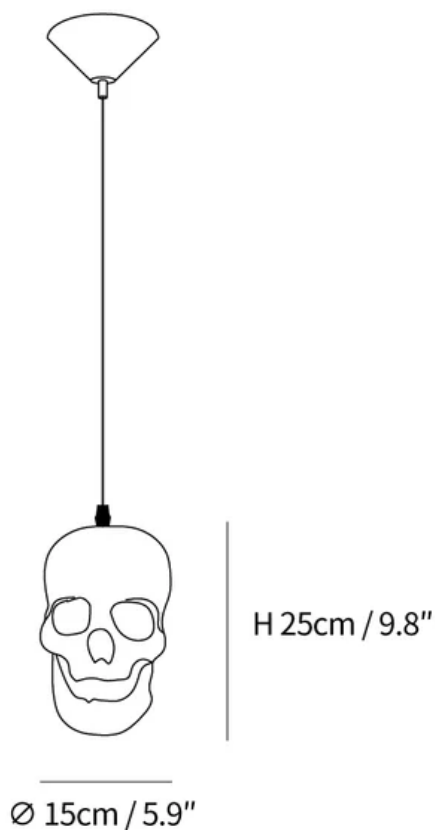

SPECIFICATION SHEET

SPECIFICATION DETAILS

*For custom options, consult factory for details

Fixture Dimensions	Ø 5.9" x H 9.8"
Light source	E26 or E27 (bulb not included)
Wattage	MAX 40W incandescent bulb or LED equivalent.
Voltage	AC 110-240V
Mounting	Hardwired.
Dimming	Compatible with dimmable bulbs (bulb not included)
Control method	Compatible with common wall switches (
Finishes	Beige.
Shade Details	Beige.
Material	Resin, Metal.
Wire Length	The standard length of the suspended wire is 59 "(150 cm) and the length is adjustable.
