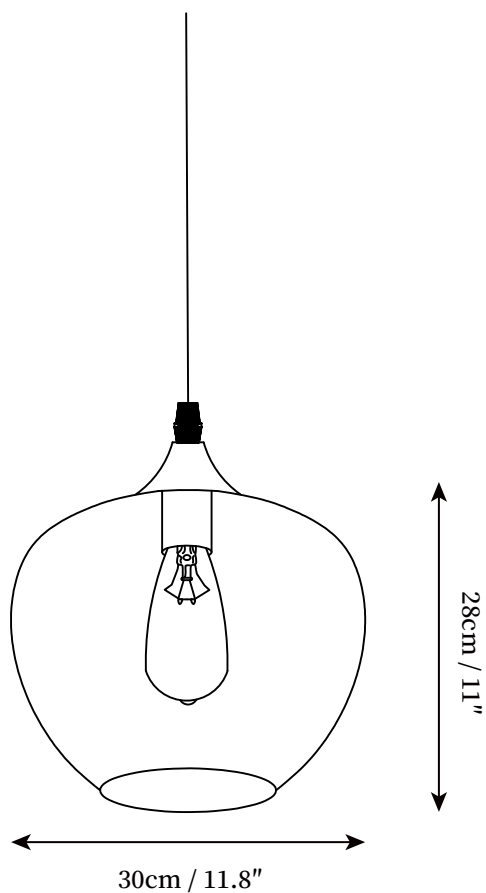

SPECIFICATION SHEET

SPECIFICATION DETAILS

*For custom options, consult factory for details

Fixture Dimensions	D 11" x H 7.5"
Light source	E26 or E27 (bulb not included)
Wattage	MAX 40W incandescent bulb or LED equivalent.
Voltage	AC 110-240V
Mounting	Hardwired.
Dimming	Compatible with dimmable bulbs (bulb not included)
Control method	Compatible with common wall switches (not included)
Finishes	Black
Shade Details	Smoke Gray
Material	Metal, Glass
Wire Length	The standard length of the suspended wire is 59" (150 cm) and the length is adjustable.

SPECIFICATION SHEET

SPECIFICATION DETAILS

*For custom options, consult factory for details

Fixture Dimensions	D 7.1" x H 12.2"
Light source	E26 or E27 (bulb not included)
Wattage	MAX 40W incandescent bulb or LED equivalent.
Voltage	AC 110-240V
Mounting	Hardwired.
Dimming	Compatible with dimmable bulbs (bulb not included)
Control method	Compatible with common wall switches (not included)
Finishes	Black
Shade Details	Smoke Gray
Material	Metal, Glass
Wire Length	The standard length of the suspended wire is 59 "(150 cm) and the length is adjustable.

SPECIFICATION SHEET

SPECIFICATION DETAILS

*For custom options, consult factory for details

Fixture Dimensions	D 9.8" x H 7.1" D 11" x H 9.1" D 11.8" x H 11"
Light source	E26 or E27 (bulb not included)
Wattage	MAX 40W incandescent bulb or LED equivalent.
Voltage	AC 110-240V
Mounting	Hardwired.
Dimming	Compatible with dimmable bulbs (bulb not included)
Control method	Compatible with common wall switches(not included)
Finishes	Black
Shade Details	Smoke Gray
Material	Metal, Glass
Wire Length	The standard length of the suspended wire is 59 "(150 cm) and the length is adjustable.