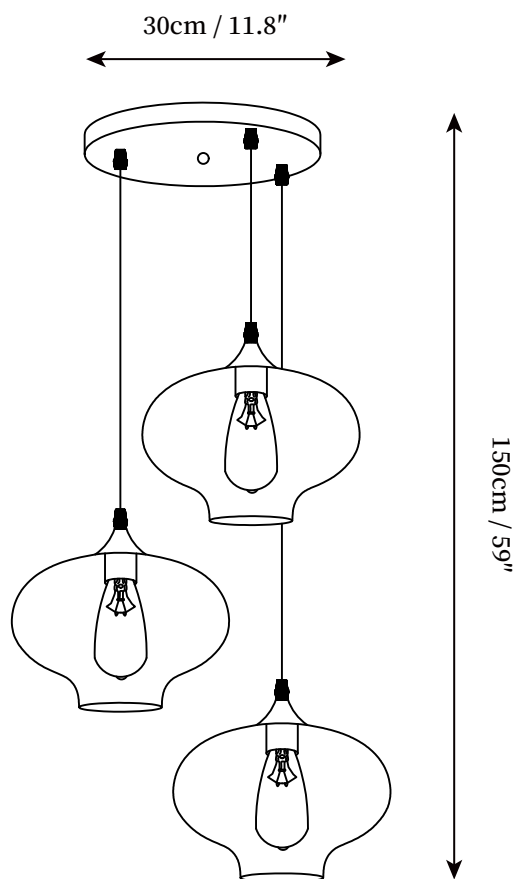

SPECIFICATION SHEET

SPECIFICATION DETAILS

*For custom options, consult factory for details

Fixture Dimensions	D 11" x H 5.5"
Light source	E26 or E27 (bulb not included)
Wattage	MAX 40W incandescent bulb or LED equivalent.
Voltage	AC 110-240V
Mounting	Hardwired.
Dimming	Compatible with dimmable bulbs (bulb not included)
Control method	Compatible with common wall switches (not included)
Finishes	Black
Shade Details	Smoke Gray
Material	Metal, Glass
Wire Length	The standard length of the suspended wire is 59 "(150 cm) and the length is adjustable.

SPECIFICATION SHEET

SPECIFICATION DETAILS

*For custom options, consult factory for details

Fixture Dimensions	D 11.8" x H 59"(3 Heads)
Light source	E26 or E27 (bulb not included)
Wattage	MAX 40W incandescent bulb or LED equivalent.
Voltage	AC 110-240V
Mounting	Hardwired.
Dimming	Compatible with dimmable bulbs (bulb not included)
Control method	Compatible with common wall switches(not included)
Finishes	Black
Shade Details	Smoke Gray
Material	Metal, Glass
Wire Length	The standard length of the suspended wire is 59 "(150 cm) and the length is adjustable.

SPECIFICATION SHEET

SPECIFICATION DETAILS

*For custom options, consult factory for details

Fixture Dimensions	D 11.8" x H 59" (3 Heads)
Light source	E26 or E27 (bulb not included)
Wattage	MAX 40W incandescent bulb or LED equivalent.
Voltage	AC 110-240V
Mounting	Hardwired.
Dimming	Compatible with dimmable bulbs (bulb not included)
Control method	Compatible with common wall switches (not included)
Finishes	Black
Shade Details	Smoke Gray
Material	Metal, Glass
Wire Length	The standard length of the suspended wire is 59 "(150 cm) and the length is adjustable.