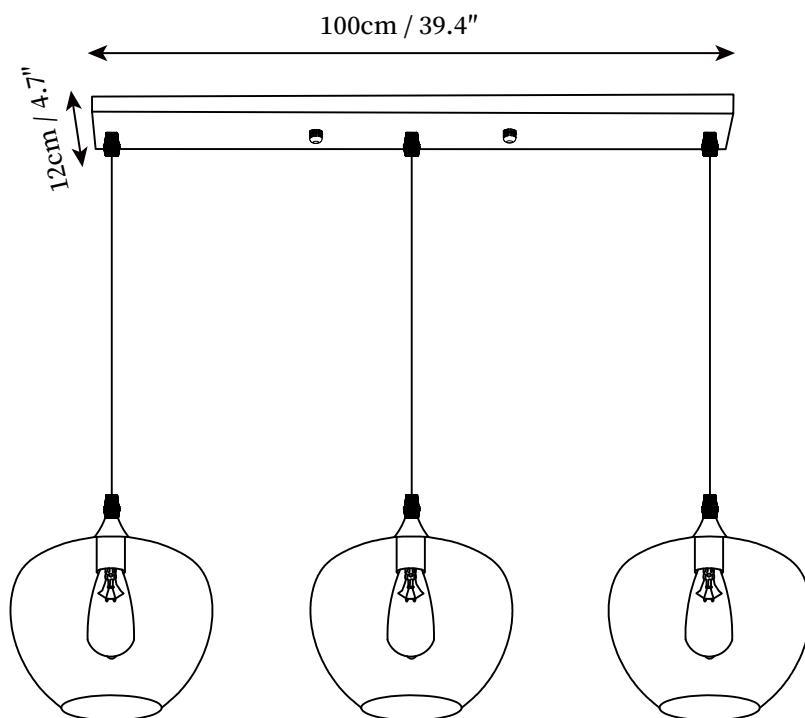

SPECIFICATION SHEET

SPECIFICATION DETAILS

*For custom options, consult factory for details

Fixture Dimensions	L 31.5" x W 4.7" (3 Heads)
Light source	E26 or E27 (bulb not included)
Wattage	MAX 40W incandescent bulb or LED equivalent.
Voltage	AC 110-240V
Mounting	Hardwired.
Dimming	Compatible with dimmable bulbs (bulb not included)
Control method	Compatible with common wall switches (not included)
Finishes	Black
Shade Details	Smoke Gray
Material	Metal, Glass
Wire Length	The standard length of the suspended wire is 59" (150 cm) and the length is adjustable.

SPECIFICATION SHEET

SPECIFICATION DETAILS

*For custom options, consult factory for details

Fixture Dimensions	L 39.4" x W 4.7" (3 Heads)
Light source	E26 or E27 (bulb not included)
Wattage	MAX 40W incandescent bulb or LED equivalent.
Voltage	AC 110-240V
Mounting	Hardwired.
Dimming	Compatible with dimmable bulbs (bulb not included)
Control method	Compatible with common wall switches (not included)
Finishes	Black
Shade Details	Smoke Gray
Material	Metal, Glass
Wire Length	The standard length of the suspended wire is 59" (150 cm) and the length is adjustable.