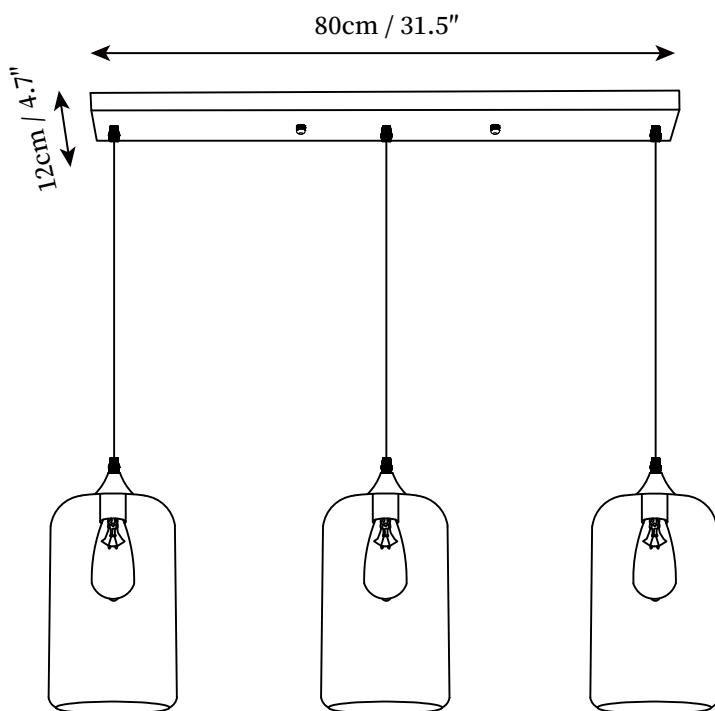

SPECIFICATION SHEET

SPECIFICATION DETAILS

*For custom options, consult factory for details

Fixture Dimensions	L 31.5" x W 4.7" (3 Heads)
Light source	E26 or E27 (bulb not included)
Wattage	MAX 40W incandescent bulb or LED equivalent.
Voltage	AC 110-240V
Mounting	Hardwired.
Dimming	Compatible with dimmable bulbs (bulb not included)
Control method	Compatible with common wall switches (not included)
Finishes	Black
Shade Details	Smoke Gray
Material	Metal, Glass
Wire Length	The standard length of the suspended wire is 59" (150 cm) and the length is adjustable.