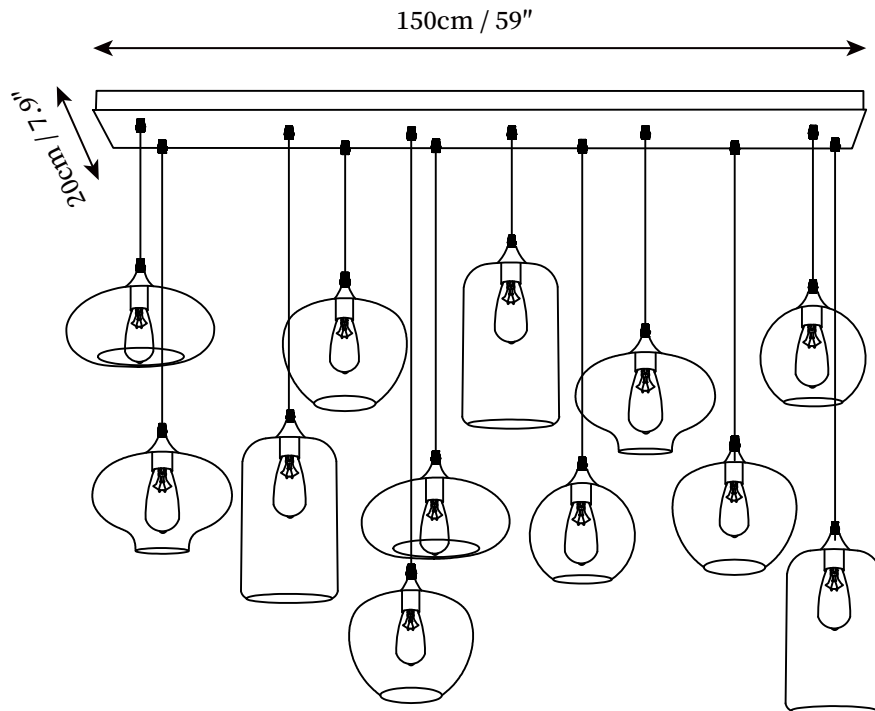

SPECIFICATION SHEET

SPECIFICATION DETAILS

*For custom options, consult factory for details

Fixture Dimensions	L 59" x W 4.7" (8 Heads)
Light source	E26 or E27 (bulb not included)
Wattage	MAX 40W incandescent bulb or LED equivalent.
Voltage	AC 110-240V
Mounting	Hardwired.
Dimming	Compatible with dimmable bulbs (bulb not included)
Control method	Compatible with common wall switches(not included)
Finishes	Black
Shade Details	Smoke Gray
Material	Metal, Glass
Wire Length	The standard length of the suspended wire is 59 "(150 cm) and the length is adjustable.

SPECIFICATION SHEET

SPECIFICATION DETAILS

*For custom options, consult factory for details

Fixture Dimensions	L 59" x W 7.9" (10 Heads)
Light source	E26 or E27 (bulb not included)
Wattage	MAX 40W incandescent bulb or LED equivalent.
Voltage	AC 110-240V
Mounting	Hardwired.
Dimming	Compatible with dimmable bulbs (bulb not included)
Control method	Compatible with common wall switches (not included)
Finishes	Black
Shade Details	Smoke Gray
Material	Metal, Glass
Wire Length	The standard length of the suspended wire is 59" (150 cm) and the length is adjustable.

SPECIFICATION SHEET

SPECIFICATION DETAILS

*For custom options, consult factory for details

Fixture Dimensions	L 59" x W 7.9"(12 Heads)
Light source	E26 or E27 (bulb not included)
Wattage	MAX 40W incandescent bulb or LED equivalent.
Voltage	AC 110-240V
Mounting	Hardwired.
Dimming	Compatible with dimmable bulbs (bulb not included)
Control method	Compatible with common wall switches(not included)
Finishes	Black
Shade Details	Smoke Gray
Material	Metal, Glass
Wire Length	The standard length of the suspended wire is 59 "(150 cm) and the length is adjustable.