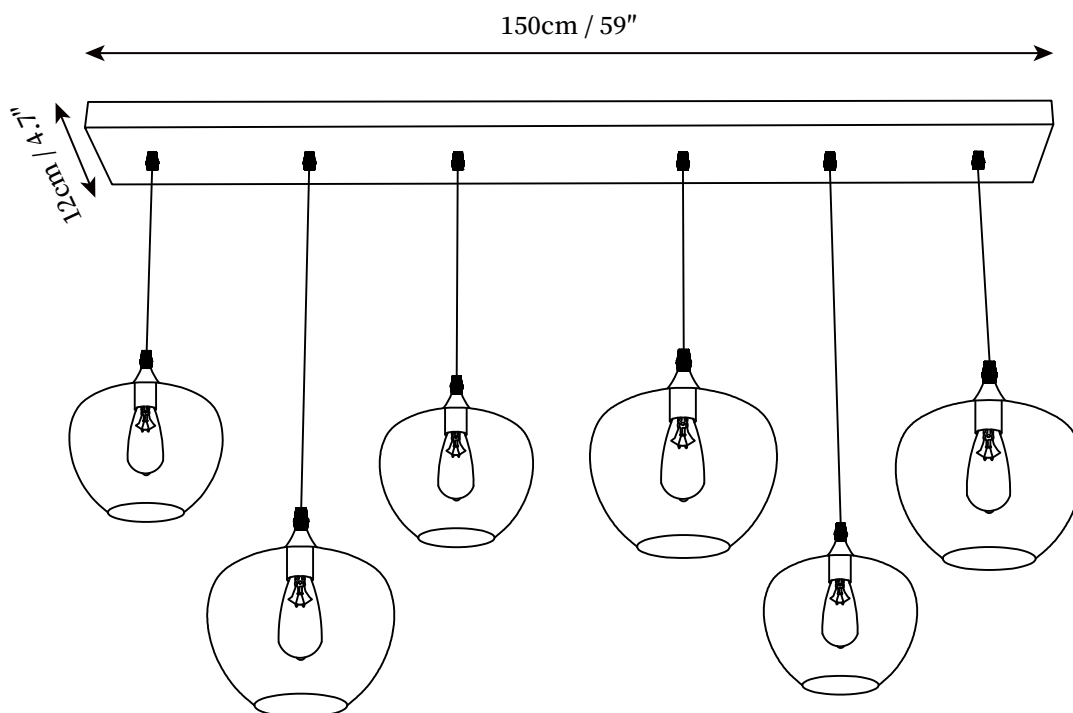

SPECIFICATION SHEET

SPECIFICATION DETAILS

*For custom options, consult factory for details

Fixture Dimensions	L 31.5" x W 4.7" (3 Heads)
Light source	E26 or E27 (bulb not included)
Wattage	MAX 40W incandescent bulb or LED equivalent.
Voltage	AC 110-240V
Mounting	Hardwired.
Dimming	Compatible with dimmable bulbs (bulb not included)
Control method	Compatible with common wall switches (not included)
Finishes	Black
Shade Details	Smoke Gray
Material	Metal, Glass
Wire Length	The standard length of the suspended wire is 59" (150 cm) and the length is adjustable.

SPECIFICATION SHEET

SPECIFICATION DETAILS

*For custom options, consult factory for details

Fixture Dimensions	L 39.4" x W 4.7" (3 Heads)
Light source	E26 or E27 (bulb not included)
Wattage	MAX 40W incandescent bulb or LED equivalent.
Voltage	AC 110-240V
Mounting	Hardwired.
Dimming	Compatible with dimmable bulbs (bulb not included)
Control method	Compatible with common wall switches (not included)
Finishes	Black
Shade Details	Smoke Gray
Material	Metal, Glass
Wire Length	The standard length of the suspended wire is 59" (150 cm) and the length is adjustable.

SPECIFICATION SHEET

SPECIFICATION DETAILS

*For custom options, consult factory for details

Fixture Dimensions	L 59" x W 4.7" (6 Heads)
Light source	E26 or E27 (bulb not included)
Wattage	MAX 40W incandescent bulb or LED equivalent.
Voltage	AC 110-240V
Mounting	Hardwired.
Dimming	Compatible with dimmable bulbs (bulb not included)
Control method	Compatible with common wall switches (not included)
Finishes	Black
Shade Details	Smoke Gray
Material	Metal, Glass
Wire Length	The standard length of the suspended wire is 59" (150 cm) and the length is adjustable.