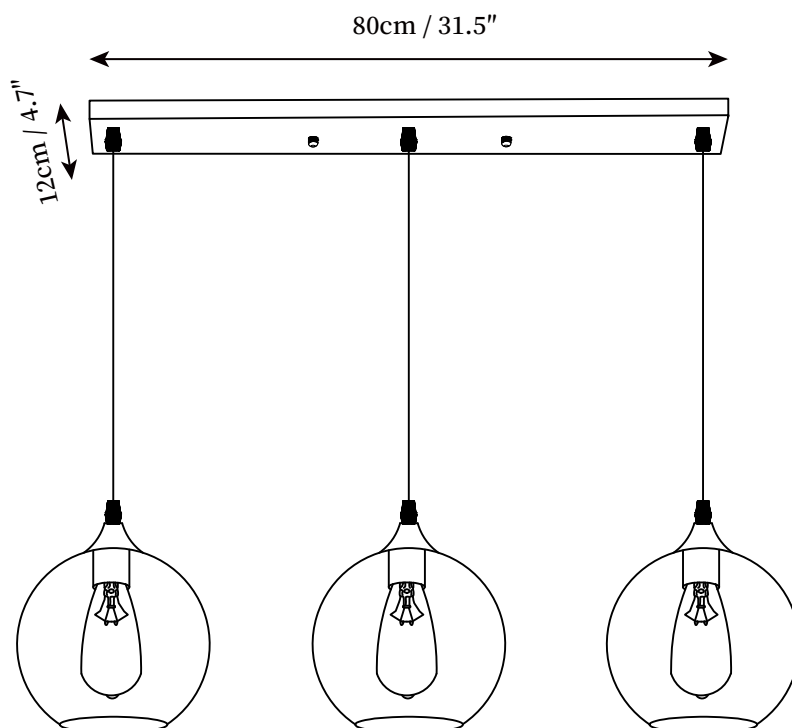

SPECIFICATION SHEET

SPECIFICATION DETAILS

*For custom options, consult factory for details

Fixture Dimensions	D 11.8" x H 59"(3 Heads)
Light source	E26 or E27 (bulb not included)
Wattage	MAX 40W incandescent bulb or LED equivalent.
Voltage	AC 110-240V
Mounting	Hardwired.
Dimming	Compatible with dimmable bulbs (bulb not included)
Control method	Compatible with common wall switches(not included)
Finishes	Black
Shade Details	Smoke Gray
Material	Metal, Glass
Wire Length	The standard length of the suspended wire is 59 "(150 cm) and the length is adjustable.

SPECIFICATION SHEET

SPECIFICATION DETAILS

*For custom options, consult factory for details

Fixture Dimensions	L 31.5" x W 4.7" (3 Heads)
Light source	E26 or E27 (bulb not included)
Wattage	MAX 40W incandescent bulb or LED equivalent.
Voltage	AC 110-240V
Mounting	Hardwired.
Dimming	Compatible with dimmable bulbs (bulb not included)
Control method	Compatible with common wall switches (not included)
Finishes	Black
Shade Details	Smoke Gray
Material	Metal, Glass
Wire Length	The standard length of the suspended wire is 59" (150 cm) and the length is adjustable.