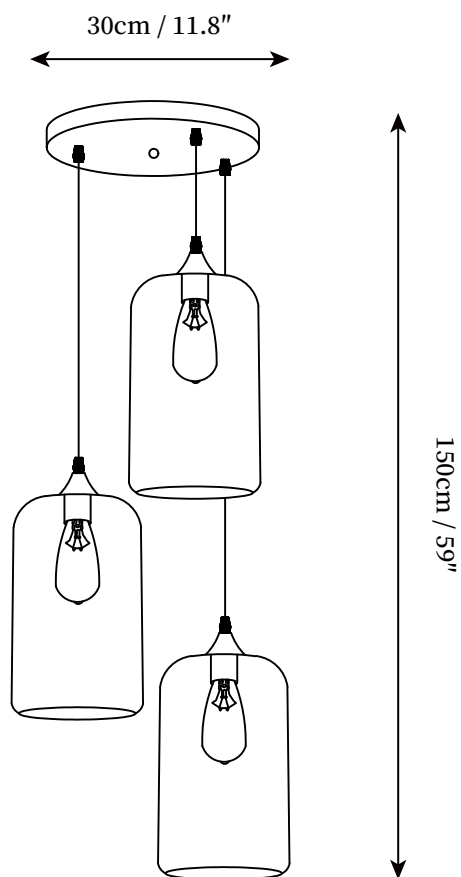

SPECIFICATION SHEET

SPECIFICATION DETAILS

*For custom options, consult factory for details

Fixture Dimensions	D 11.8" x H 59"(3 Heads)
Light source	E26 or E27 (bulb not included)
Wattage	MAX 40W incandescent bulb or LED equivalent.
Voltage	AC 110-240V
Mounting	Hardwired.
Dimming	Compatible with dimmable bulbs (bulb not included)
Control method	Compatible with common wall switches(not included)
Finishes	Black
Shade Details	Smoke Gray
Material	Metal, Glass
Wire Length	The standard length of the suspended wire is 59 "(150 cm) and the length is adjustable.

SPECIFICATION SHEET

SPECIFICATION DETAILS

*For custom options, consult factory for details

Fixture Dimensions	D 11.8" x H 59" (3 Heads)
Light source	E26 or E27 (bulb not included)
Wattage	MAX 40W incandescent bulb or LED equivalent.
Voltage	AC 110-240V
Mounting	Hardwired.
Dimming	Compatible with dimmable bulbs (bulb not included)
Control method	Compatible with common wall switches (not included)
Finishes	Black
Shade Details	Smoke Gray
Material	Metal, Glass
Wire Length	The standard length of the suspended wire is 59 "(150 cm) and the length is adjustable.