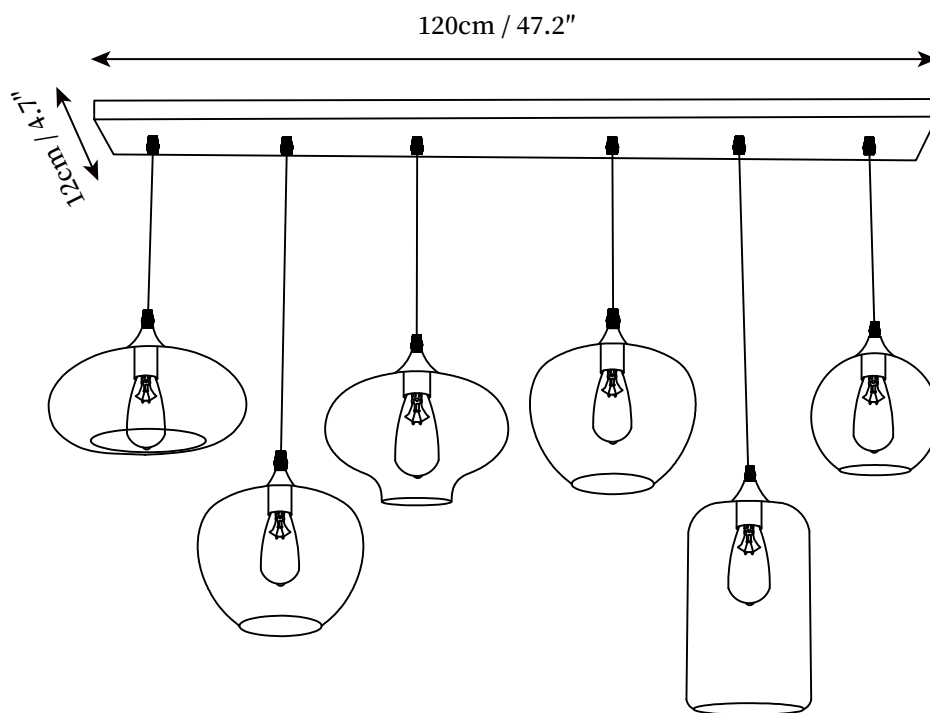

SPECIFICATION SHEET

SPECIFICATION DETAILS

*For custom options, consult factory for details

Fixture Dimensions	L 59" x W 7.9"(10 Heads)
Light source	E26 or E27 (bulb not included)
Wattage	MAX 40W incandescent bulb or LED equivalent.
Voltage	AC 110-240V
Mounting	Hardwired.
Dimming	Compatible with dimmable bulbs (bulb not included)
Control method	Compatible with common wall switches(not included)
Finishes	Black
Shade Details	Smoke Gray
Material	Metal, Glass
Wire Length	The standard length of the suspended wire is 59 "(150 cm) and the length is adjustable.

SPECIFICATION SHEET

SPECIFICATION DETAILS

*For custom options, consult factory for details

Fixture Dimensions	L 59" x W 7.9"(12 Heads)
Light source	E26 or E27 (bulb not included)
Wattage	MAX 40W incandescent bulb or LED equivalent.
Voltage	AC 110-240V
Mounting	Hardwired.
Dimming	Compatible with dimmable bulbs (bulb not included)
Control method	Compatible with common wall switches(not included)
Finishes	Black
Shade Details	Smoke Gray
Material	Metal, Glass
Wire Length	The standard length of the suspended wire is 59 "(150 cm) and the length is adjustable.

SPECIFICATION SHEET

SPECIFICATION DETAILS

*For custom options, consult factory for details

Fixture Dimensions	L 47.2" x W 4.7"(6 Heads)
Light source	E26 or E27 (bulb not included)
Wattage	MAX 40W incandescent bulb or LED equivalent.
Voltage	AC 110-240V
Mounting	Hardwired.
Dimming	Compatible with dimmable bulbs (bulb not included)
Control method	Compatible with common wall switches(not included)
Finishes	Black
Shade Details	Smoke Gray
Material	Metal, Glass
Wire Length	The standard length of the suspended wire is 59 "(150 cm) and the length is adjustable.