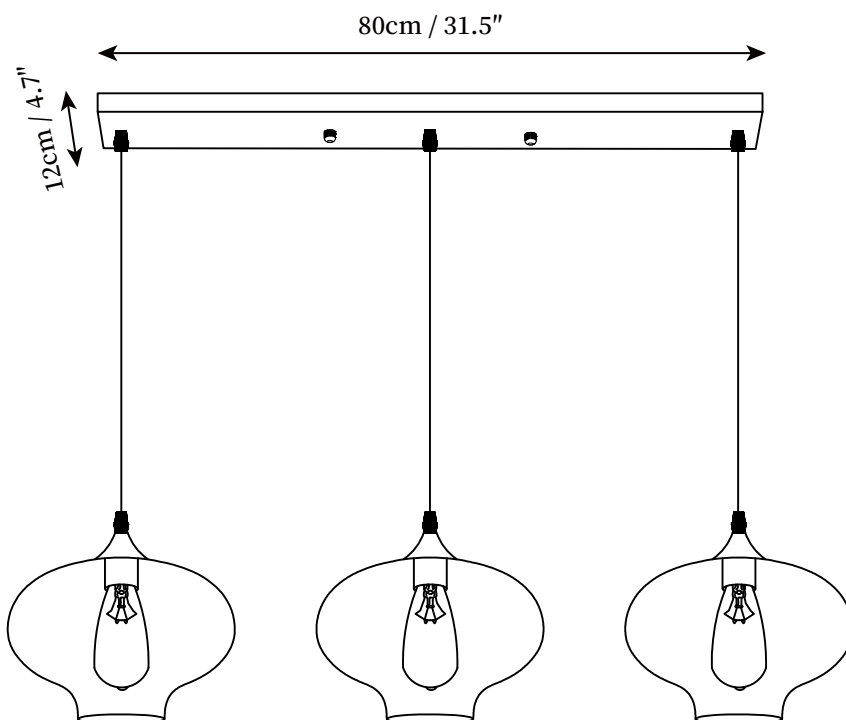

SPECIFICATION SHEET

SPECIFICATION DETAILS

*For custom options, consult factory for details

Fixture Dimensions	L 31.5" x W 4.7" (3 Heads)
Light source	E26 or E27 (bulb not included)
Wattage	MAX 40W incandescent bulb or LED equivalent.
Voltage	AC 110-240V
Mounting	Hardwired.
Dimming	Compatible with dimmable bulbs (bulb not included)
Control method	Compatible with common wall switches (not included)
Finishes	Black
Shade Details	Smoke Gray
Material	Metal, Glass
Wire Length	The standard length of the suspended wire is 59" (150 cm) and the length is adjustable.