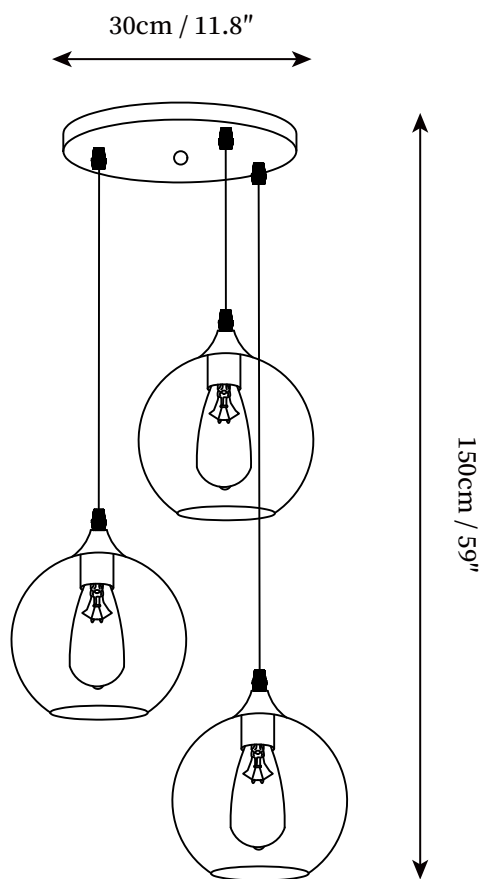

SPECIFICATION SHEET

SPECIFICATION DETAILS

*For custom options, consult factory for details

Fixture Dimensions	D 9.8" x H 7.1" D 11" x H 9.1" D 11.8" x H 11"
Light source	E26 or E27 (bulb not included)
Wattage	MAX 40W incandescent bulb or LED equivalent.
Voltage	AC 110-240V
Mounting	Hardwired.
Dimming	Compatible with dimmable bulbs (bulb not included)
Control method	Compatible with common wall switches(not included)
Finishes	Black
Shade Details	Smoke Gray
Material	Metal, Glass
Wire Length	The standard length of the suspended wire is 59 "(150 cm) and the length is adjustable.

SPECIFICATION SHEET

SPECIFICATION DETAILS

*For custom options, consult factory for details

Fixture Dimensions	D 11.8" x H 59"(3 Heads)
Light source	E26 or E27 (bulb not included)
Wattage	MAX 40W incandescent bulb or LED equivalent.
Voltage	AC 110-240V
Mounting	Hardwired.
Dimming	Compatible with dimmable bulbs (bulb not included)
Control method	Compatible with common wall switches(not included)
Finishes	Black
Shade Details	Smoke Gray
Material	Metal, Glass
Wire Length	The standard length of the suspended wire is 59 "(150 cm) and the length is adjustable.