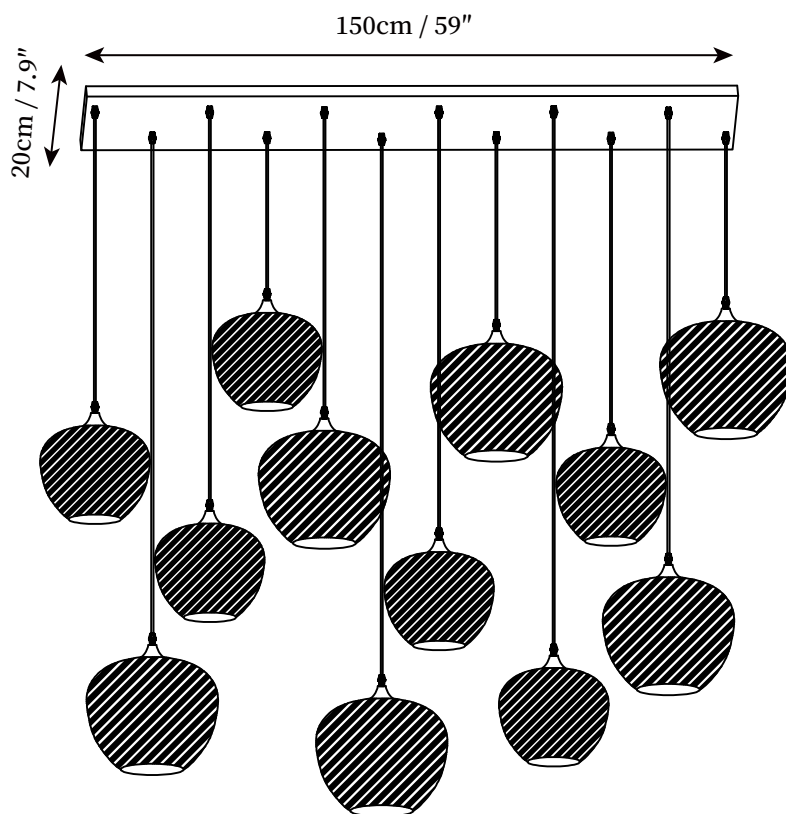

SPECIFICATION SHEET

SPECIFICATION DETAILS

*For custom options, consult factory for details

Fixture Dimensions	L 59" x W 7.9"(12 Heads)
Light source	E26 or E27 (bulb not included)
Wattage	MAX 40W incandescent bulb or LED equivalent.
Voltage	AC 110-240V
Mounting	Hardwired.
Dimming	Compatible with dimmable bulbs (bulb not included)
Control method	Compatible with common wall switches(not included)
Finishes	Black
Shade Details	Smoke Gray
Material	Metal, Glass
Wire Length	The standard length of the suspended wire is 59 "(150 cm) and the length is adjustable.