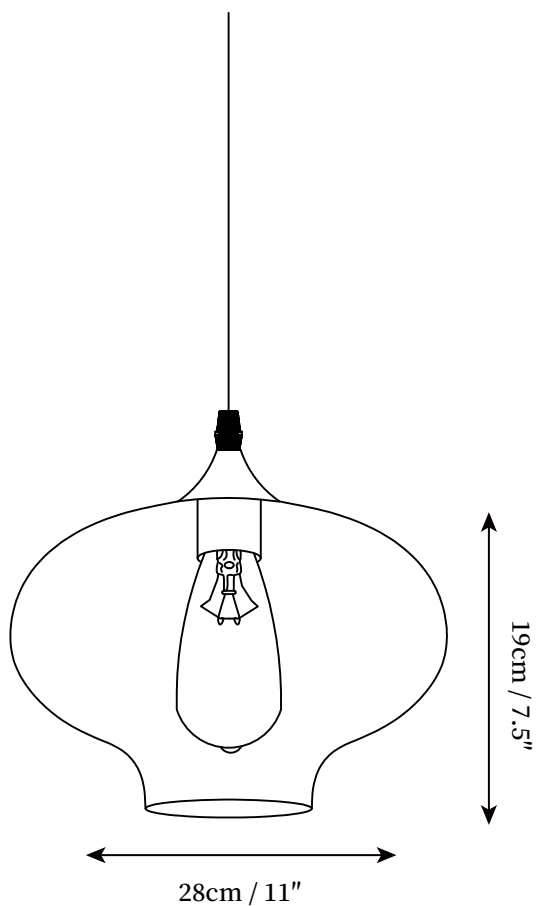

SPECIFICATION SHEET

SPECIFICATION DETAILS

*For custom options, consult factory for details

Fixture Dimensions	D 11" x H 5.5"
Light source	E26 or E27 (bulb not included)
Wattage	MAX 40W incandescent bulb or LED equivalent.
Voltage	AC 110-240V
Mounting	Hardwired.
Dimming	Compatible with dimmable bulbs (bulb not included)
Control method	Compatible with common wall switches (not included)
Finishes	Black
Shade Details	Smoke Gray
Material	Metal, Glass
Wire Length	The standard length of the suspended wire is 59 "(150 cm) and the length is adjustable.

SPECIFICATION SHEET

SPECIFICATION DETAILS

*For custom options, consult factory for details

Fixture Dimensions	D 9.8" x H 9.8"
Light source	E26 or E27 (bulb not included)
Wattage	MAX 40W incandescent bulb or LED equivalent.
Voltage	AC 110-240V
Mounting	Hardwired.
Dimming	Compatible with dimmable bulbs (bulb not included)
Control method	Compatible with common wall switches (not included)
Finishes	Black
Shade Details	Smoke Gray
Material	Metal, Glass
Wire Length	The standard length of the suspended wire is 59" (150 cm) and the length is adjustable.

SPECIFICATION SHEET

SPECIFICATION DETAILS

*For custom options, consult factory for details

Fixture Dimensions	D 11" x H 7.5"
Light source	E26 or E27 (bulb not included)
Wattage	MAX 40W incandescent bulb or LED equivalent.
Voltage	AC 110-240V
Mounting	Hardwired.
Dimming	Compatible with dimmable bulbs (bulb not included)
Control method	Compatible with common wall switches (not included)
Finishes	Black
Shade Details	Smoke Gray
Material	Metal, Glass
Wire Length	The standard length of the suspended wire is 59" (150 cm) and the length is adjustable.