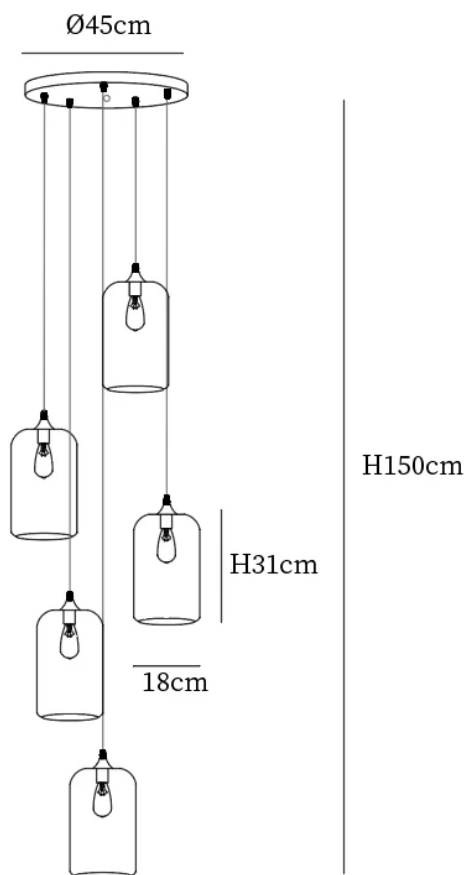

SPECIFICATION SHEET

SPECIFICATION DETAILS

*For custom options, consult factory for details

Fixture Dimensions	L 59" x W 7.9" (10 Heads)
Light source	E26 or E27 (bulb not included)
Wattage	MAX 40W incandescent bulb or LED equivalent.
Voltage	AC 110-240V
Mounting	Hardwired.
Dimming	Compatible with dimmable bulbs (bulb not included)
Control method	Compatible with common wall switches (not included)
Finishes	Black
Shade Details	Smoke Gray
Material	Metal, Glass
Wire Length	The standard length of the suspended wire is 59" (150 cm) and the length is adjustable.

SPECIFICATION SHEET

SPECIFICATION DETAILS

*For custom options, consult factory for details

Fixture Dimensions	L 59" x W 7.9"(12 Heads)
Light source	E26 or E27 (bulb not included)
Wattage	MAX 40W incandescent bulb or LED equivalent.
Voltage	AC 110-240V
Mounting	Hardwired.
Dimming	Compatible with dimmable bulbs (bulb not included)
Control method	Compatible with common wall switches(not included)
Finishes	Black
Shade Details	Smoke Gray
Material	Metal, Glass
Wire Length	The standard length of the suspended wire is 59 "(150 cm) and the length is adjustable.

SPECIFICATION SHEET

SPECIFICATION DETAILS

*For custom options, consult factory for details

Fixture Dimensions	$\text{Ø} 17.7'' \times \text{H} 59.1''$ (5 Heads)
Light source	E26 or E27 (bulb not included)
Wattage	MAX 40W incandescent bulb or LED equivalent.
Voltage	AC 110-240V
Mounting	Hardwired.
Dimming	Compatible with dimmable bulbs (bulb not included)
Control method	Compatible with common wall switches (not included)
Finishes	Black
Shade Details	Smoke Gray
Material	Metal, Glass
Wire Length	The standard length of the suspended wire is 59'' (150 cm) and the length is adjustable.