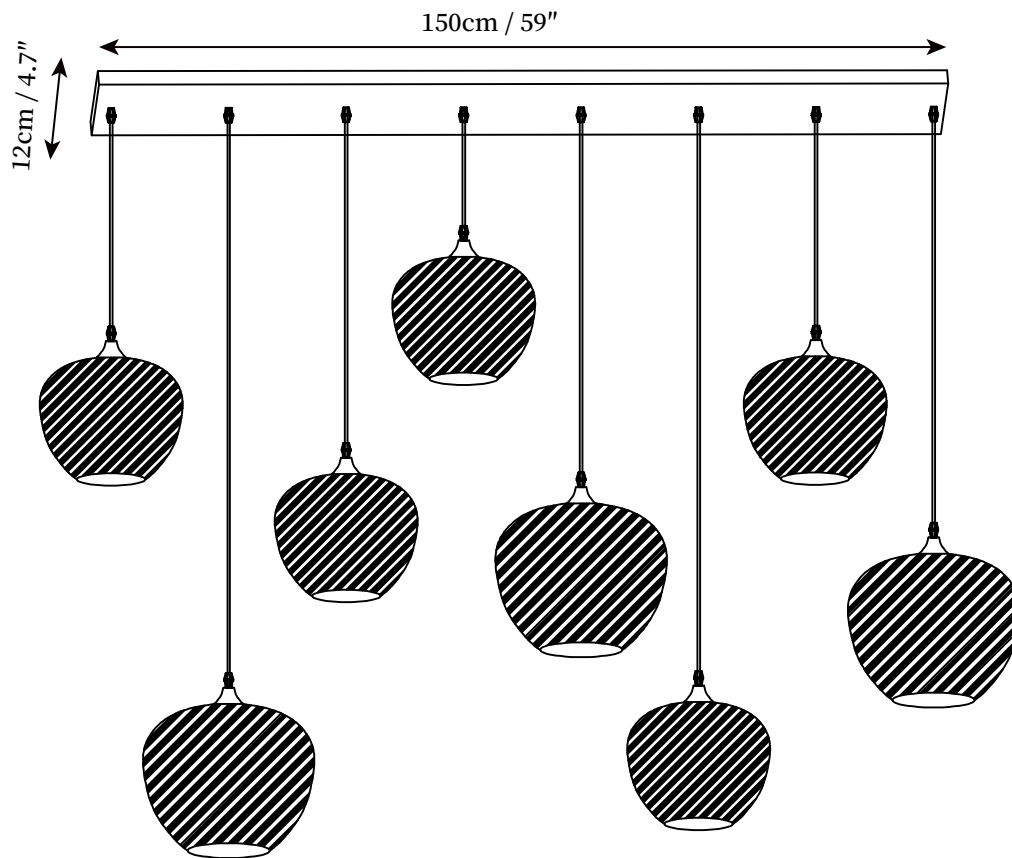

SPECIFICATION SHEET

SPECIFICATION DETAILS

*For custom options, consult factory for details

Fixture Dimensions	L 59" x W 4.7"(8 Heads)
Light source	E26 or E27 (bulb not included)
Wattage	MAX 40W incandescent bulb or LED equivalent.
Voltage	AC 110-240V
Mounting	Hardwired.
Dimming	Compatible with dimmable bulbs (bulb not included)
Control method	Compatible with common wall switches(not included)
Finishes	Black
Shade Details	Smoke Gray
Material	Metal, Glass
Wire Length	The standard length of the suspended wire is 59 "(150 cm) and the length is adjustable.