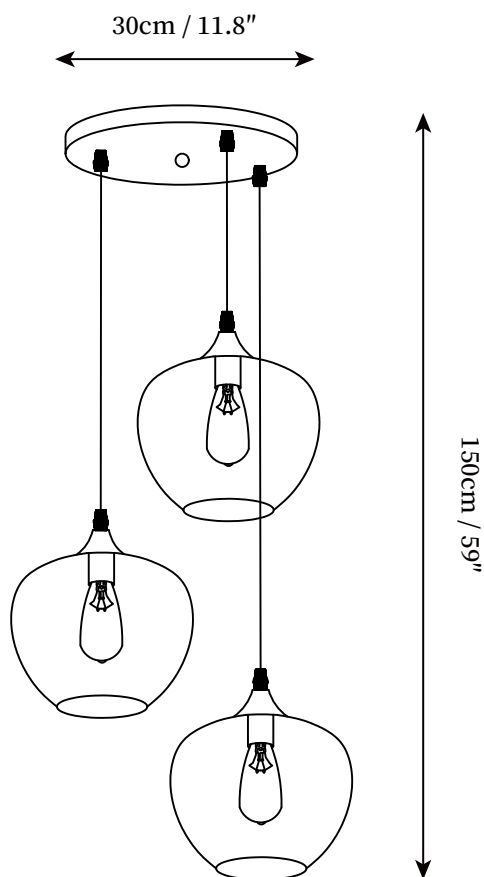

SPECIFICATION SHEET

SPECIFICATION DETAILS

*For custom options, consult factory for details

Fixture Dimensions	D 11.8" x H 59" (3 Heads)
Light source	E26 or E27 (bulb not included)
Wattage	MAX 40W incandescent bulb or LED equivalent.
Voltage	AC 110-240V
Mounting	Hardwired.
Dimming	Compatible with dimmable bulbs (bulb not included)
Control method	Compatible with common wall switches (not included)
Finishes	Black
Shade Details	Smoke Gray
Material	Metal, Glass
Wire Length	The standard length of the suspended wire is 59 "(150 cm) and the length is adjustable.

SPECIFICATION SHEET

SPECIFICATION DETAILS

*For custom options, consult factory for details

Fixture Dimensions	D 11.8" x H 59"(3 Heads)
Light source	E26 or E27 (bulb not included)
Wattage	MAX 40W incandescent bulb or LED equivalent.
Voltage	AC 110-240V
Mounting	Hardwired.
Dimming	Compatible with dimmable bulbs (bulb not included)
Control method	Compatible with common wall switches(not included)
Finishes	Black
Shade Details	Smoke Gray
Material	Metal, Glass
Wire Length	The standard length of the suspended wire is 59 "(150 cm) and the length is adjustable.