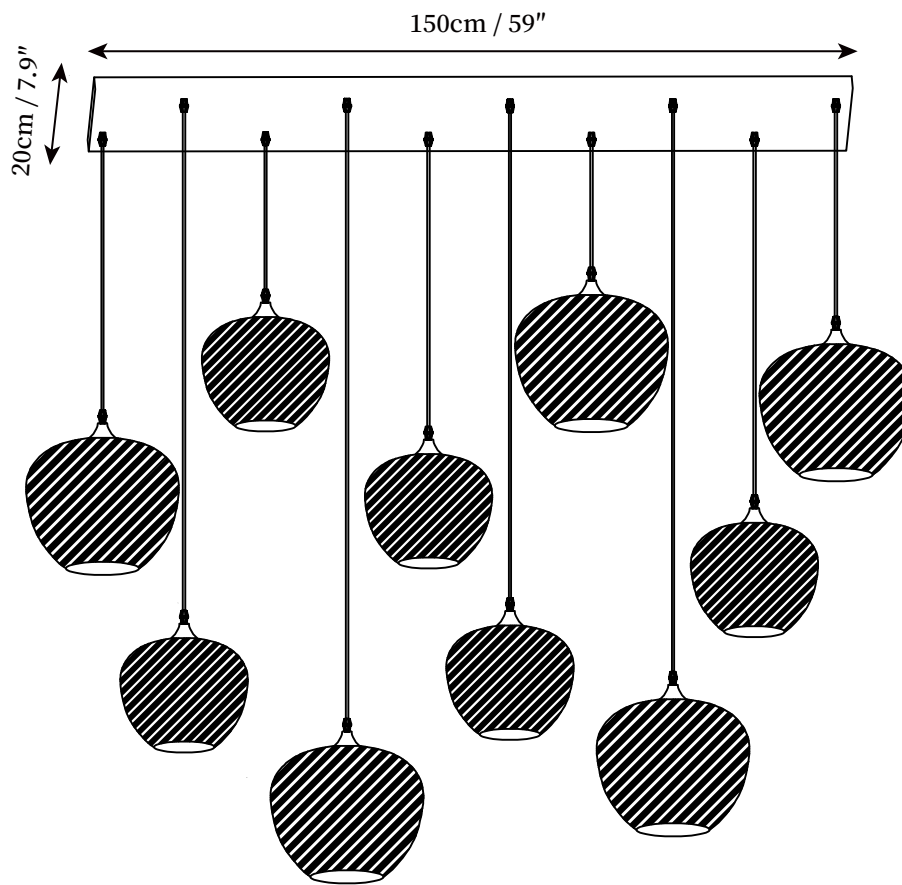

SPECIFICATION SHEET

SPECIFICATION DETAILS

*For custom options, consult factory for details

Fixture Dimensions	L 59" x W 7.9"(10 Heads)
Light source	E26 or E27 (bulb not included)
Wattage	MAX 40W incandescent bulb or LED equivalent.
Voltage	AC 110-240V
Mounting	Hardwired.
Dimming	Compatible with dimmable bulbs (bulb not included)
Control method	Compatible with common wall switches(not included)
Finishes	Black
Shade Details	Smoke Gray
Material	Metal, Glass
Wire Length	The standard length of the suspended wire is 59 "(150 cm) and the length is adjustable.