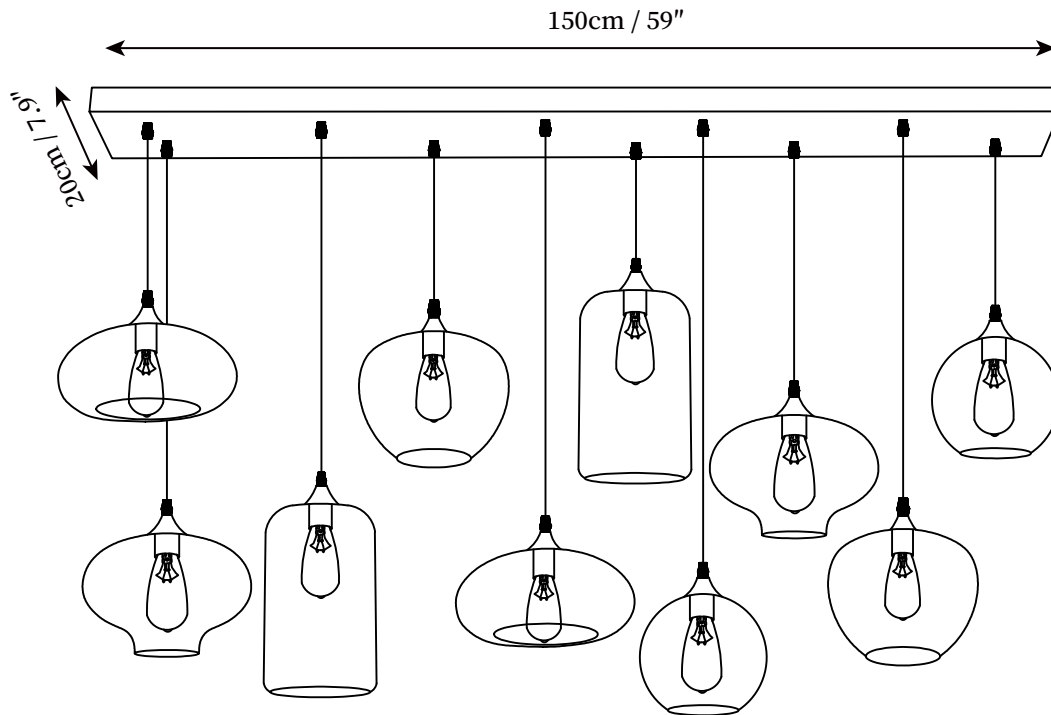

SPECIFICATION SHEET

SPECIFICATION DETAILS

*For custom options, consult factory for details

Fixture Dimensions	L 47.2" x W 4.7"(6 Heads)
Light source	E26 or E27 (bulb not included)
Wattage	MAX 40W incandescent bulb or LED equivalent.
Voltage	AC 110-240V
Mounting	Hardwired.
Dimming	Compatible with dimmable bulbs (bulb not included)
Control method	Compatible with common wall switches(not included)
Finishes	Black
Shade Details	Smoke Gray
Material	Metal, Glass
Wire Length	The standard length of the suspended wire is 59 "(150 cm) and the length is adjustable.

SPECIFICATION SHEET

SPECIFICATION DETAILS

*For custom options, consult factory for details

Fixture Dimensions	L 59" x W 4.7" (8 Heads)
Light source	E26 or E27 (bulb not included)
Wattage	MAX 40W incandescent bulb or LED equivalent.
Voltage	AC 110-240V
Mounting	Hardwired.
Dimming	Compatible with dimmable bulbs (bulb not included)
Control method	Compatible with common wall switches(not included)
Finishes	Black
Shade Details	Smoke Gray
Material	Metal, Glass
Wire Length	The standard length of the suspended wire is 59 "(150 cm) and the length is adjustable.

SPECIFICATION SHEET

SPECIFICATION DETAILS

*For custom options, consult factory for details

Fixture Dimensions	L 59" x W 7.9" (10 Heads)
Light source	E26 or E27 (bulb not included)
Wattage	MAX 40W incandescent bulb or LED equivalent.
Voltage	AC 110-240V
Mounting	Hardwired.
Dimming	Compatible with dimmable bulbs (bulb not included)
Control method	Compatible with common wall switches (not included)
Finishes	Black
Shade Details	Smoke Gray
Material	Metal, Glass
Wire Length	The standard length of the suspended wire is 59" (150 cm) and the length is adjustable.