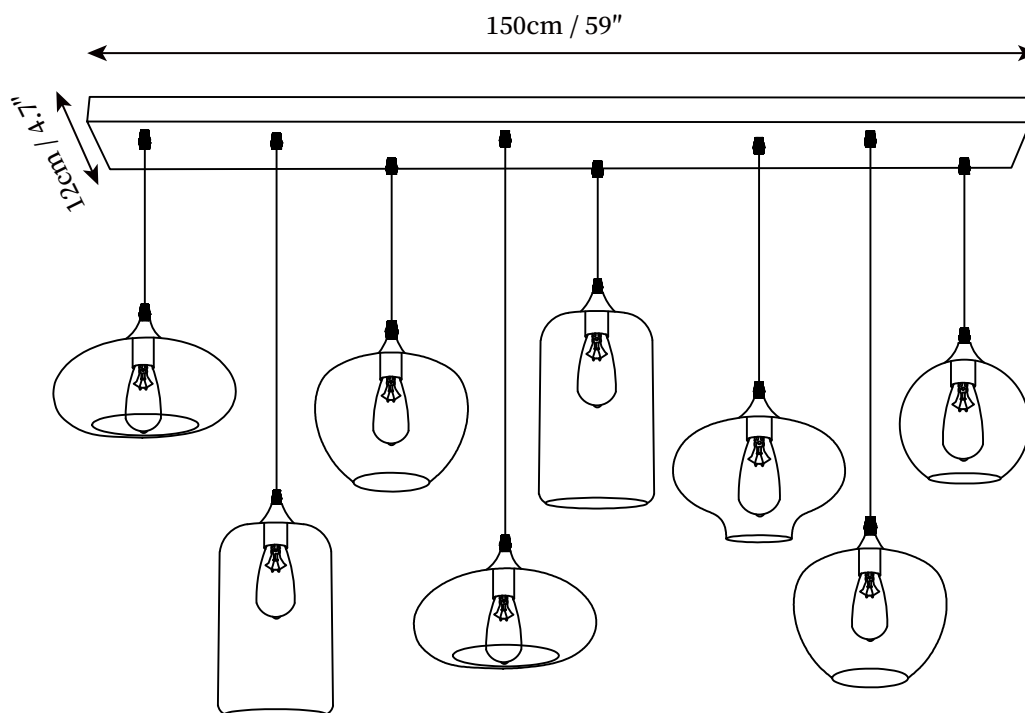

SPECIFICATION SHEET

SPECIFICATION DETAILS

*For custom options, consult factory for details

Fixture Dimensions	L 59" x W 7.9"(12 Heads)
Light source	E26 or E27 (bulb not included)
Wattage	MAX 40W incandescent bulb or LED equivalent.
Voltage	AC 110-240V
Mounting	Hardwired.
Dimming	Compatible with dimmable bulbs (bulb not included)
Control method	Compatible with common wall switches(not included)
Finishes	Black
Shade Details	Smoke Gray
Material	Metal, Glass
Wire Length	The standard length of the suspended wire is 59 "(150 cm) and the length is adjustable.

SPECIFICATION SHEET

SPECIFICATION DETAILS

*For custom options, consult factory for details

Fixture Dimensions	L 47.2" x W 4.7"(6 Heads)
Light source	E26 or E27 (bulb not included)
Wattage	MAX 40W incandescent bulb or LED equivalent.
Voltage	AC 110-240V
Mounting	Hardwired.
Dimming	Compatible with dimmable bulbs (bulb not included)
Control method	Compatible with common wall switches(not included)
Finishes	Black
Shade Details	Smoke Gray
Material	Metal, Glass
Wire Length	The standard length of the suspended wire is 59 "(150 cm) and the length is adjustable.

SPECIFICATION SHEET

SPECIFICATION DETAILS

*For custom options, consult factory for details

Fixture Dimensions	L 59" x W 4.7" (8 Heads)
Light source	E26 or E27 (bulb not included)
Wattage	MAX 40W incandescent bulb or LED equivalent.
Voltage	AC 110-240V
Mounting	Hardwired.
Dimming	Compatible with dimmable bulbs (bulb not included)
Control method	Compatible with common wall switches(not included)
Finishes	Black
Shade Details	Smoke Gray
Material	Metal, Glass
Wire Length	The standard length of the suspended wire is 59 "(150 cm) and the length is adjustable.