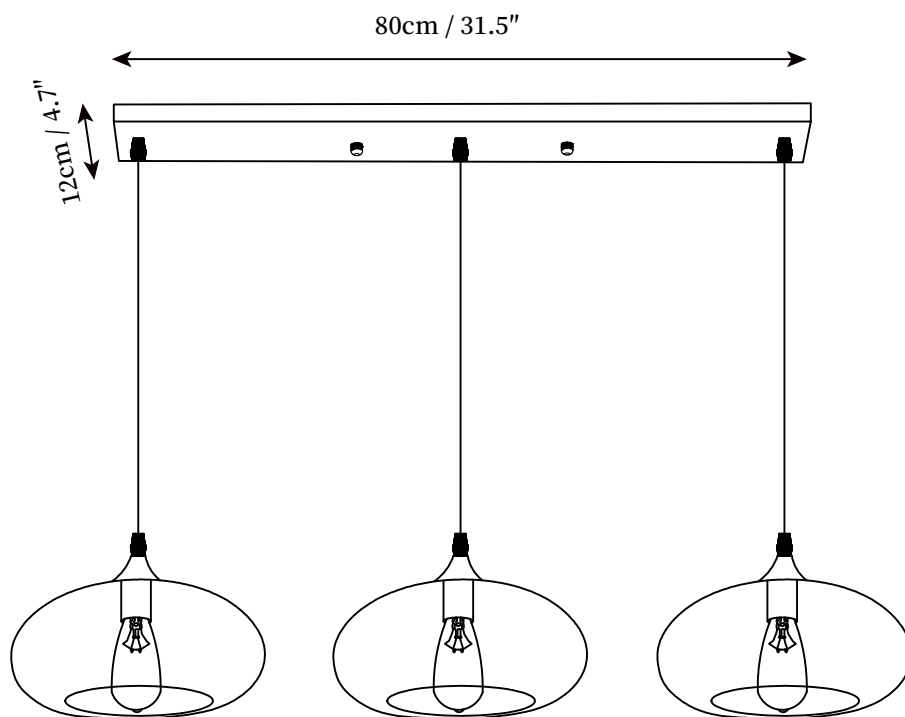

SPECIFICATION SHEET

SPECIFICATION DETAILS

*For custom options, consult factory for details

Fixture Dimensions	D 11.8" x H 59"(3 Heads)
Light source	E26 or E27 (bulb not included)
Wattage	MAX 40W incandescent bulb or LED equivalent.
Voltage	AC 110-240V
Mounting	Hardwired.
Dimming	Compatible with dimmable bulbs (bulb not included)
Control method	Compatible with common wall switches(not included)
Finishes	Black
Shade Details	Smoke Gray
Material	Metal, Glass
Wire Length	The standard length of the suspended wire is 59 "(150 cm) and the length is adjustable.

SPECIFICATION SHEET

SPECIFICATION DETAILS

*For custom options, consult factory for details

Fixture Dimensions	L 31.5" x W 4.7" (3 Heads)
Light source	E26 or E27 (bulb not included)
Wattage	MAX 40W incandescent bulb or LED equivalent.
Voltage	AC 110-240V
Mounting	Hardwired.
Dimming	Compatible with dimmable bulbs (bulb not included)
Control method	Compatible with common wall switches (not included)
Finishes	Black
Shade Details	Smoke Gray
Material	Metal, Glass
Wire Length	The standard length of the suspended wire is 59" (150 cm) and the length is adjustable.