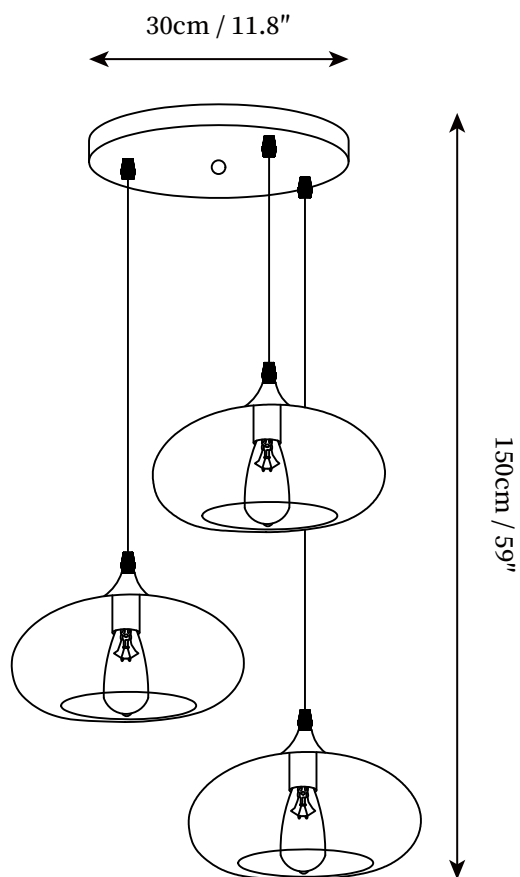

SPECIFICATION SHEET

SPECIFICATION DETAILS

*For custom options, consult factory for details

Fixture Dimensions	D 7.1" x H 12.2"
Light source	E26 or E27 (bulb not included)
Wattage	MAX 40W incandescent bulb or LED equivalent.
Voltage	AC 110-240V
Mounting	Hardwired.
Dimming	Compatible with dimmable bulbs (bulb not included)
Control method	Compatible with common wall switches (not included)
Finishes	Black
Shade Details	Smoke Gray
Material	Metal, Glass
Wire Length	The standard length of the suspended wire is 59 "(150 cm) and the length is adjustable.

SPECIFICATION SHEET

SPECIFICATION DETAILS

*For custom options, consult factory for details

Fixture Dimensions	D 9.8" x H 7.1" D 11" x H 9.1" D 11.8" x H 11"
Light source	E26 or E27 (bulb not included)
Wattage	MAX 40W incandescent bulb or LED equivalent.
Voltage	AC 110-240V
Mounting	Hardwired.
Dimming	Compatible with dimmable bulbs (bulb not included)
Control method	Compatible with common wall switches(not included)
Finishes	Black
Shade Details	Smoke Gray
Material	Metal, Glass
Wire Length	The standard length of the suspended wire is 59 "(150 cm) and the length is adjustable.

SPECIFICATION SHEET

SPECIFICATION DETAILS

*For custom options, consult factory for details

Fixture Dimensions	D 11.8" x H 59"(3 Heads)
Light source	E26 or E27 (bulb not included)
Wattage	MAX 40W incandescent bulb or LED equivalent.
Voltage	AC 110-240V
Mounting	Hardwired.
Dimming	Compatible with dimmable bulbs (bulb not included)
Control method	Compatible with common wall switches(not included)
Finishes	Black
Shade Details	Smoke Gray
Material	Metal, Glass
Wire Length	The standard length of the suspended wire is 59 "(150 cm) and the length is adjustable.