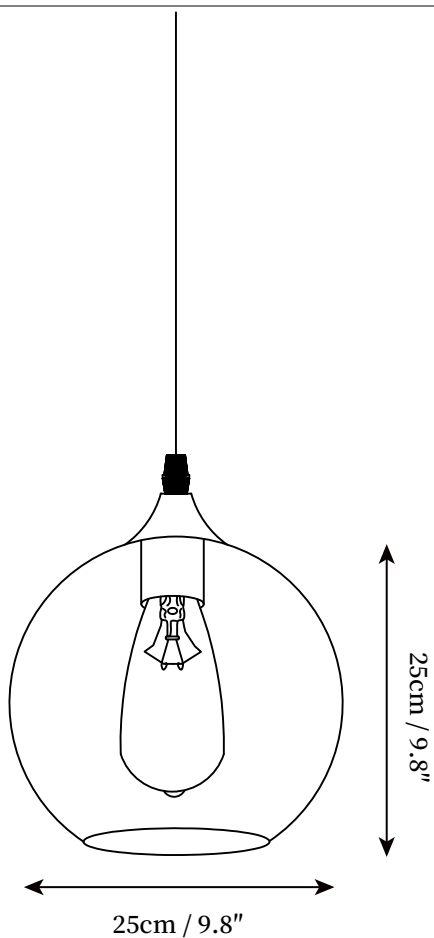

SPECIFICATION SHEET

SPECIFICATION DETAILS

*For custom options, consult factory for details

Fixture Dimensions	D 11" x H 5.5"
Light source	E26 or E27 (bulb not included)
Wattage	MAX 40W incandescent bulb or LED equivalent.
Voltage	AC 110-240V
Mounting	Hardwired.
Dimming	Compatible with dimmable bulbs (bulb not included)
Control method	Compatible with common wall switches (not included)
Finishes	Black
Shade Details	Smoke Gray
Material	Metal, Glass
Wire Length	The standard length of the suspended wire is 59 "(150 cm) and the length is adjustable.

SPECIFICATION SHEET

SPECIFICATION DETAILS

*For custom options, consult factory for details

Fixture Dimensions	D 9.8" x H 9.8"
Light source	E26 or E27 (bulb not included)
Wattage	MAX 40W incandescent bulb or LED equivalent.
Voltage	AC 110-240V
Mounting	Hardwired.
Dimming	Compatible with dimmable bulbs (bulb not included)
Control method	Compatible with common wall switches (not included)
Finishes	Black
Shade Details	Smoke Gray
Material	Metal, Glass
Wire Length	The standard length of the suspended wire is 59" (150 cm) and the length is adjustable.

SPECIFICATION SHEET

SPECIFICATION DETAILS

*For custom options, consult factory for details

Fixture Dimensions	D 11" x H 7.5"
Light source	E26 or E27 (bulb not included)
Wattage	MAX 40W incandescent bulb or LED equivalent.
Voltage	AC 110-240V
Mounting	Hardwired.
Dimming	Compatible with dimmable bulbs (bulb not included)
Control method	Compatible with common wall switches (not included)
Finishes	Black
Shade Details	Smoke Gray
Material	Metal, Glass
Wire Length	The standard length of the suspended wire is 59" (150 cm) and the length is adjustable.