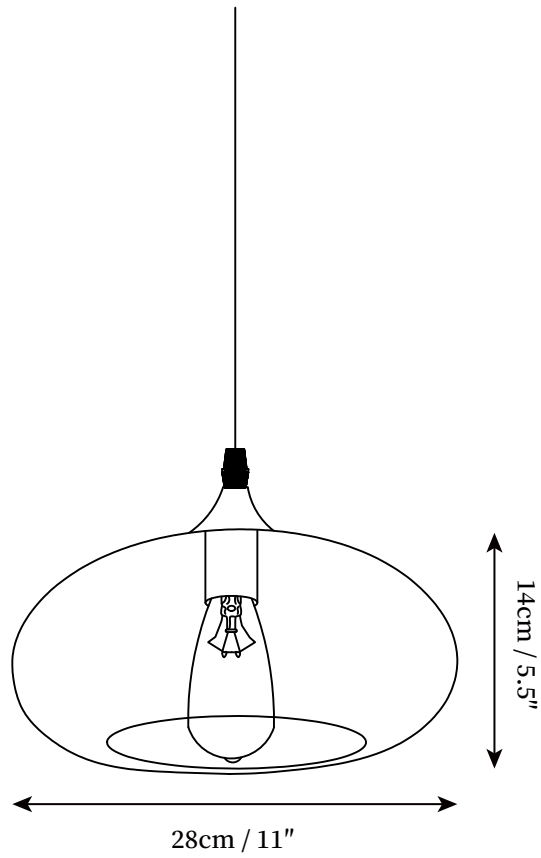

SPECIFICATION SHEET

SPECIFICATION DETAILS

*For custom options, consult factory for details

Fixture Dimensions	D 11" x H 5.5"
Light source	E26 or E27 (bulb not included)
Wattage	MAX 40W incandescent bulb or LED equivalent.
Voltage	AC 110-240V
Mounting	Hardwired.
Dimming	Compatible with dimmable bulbs (bulb not included)
Control method	Compatible with common wall switches (not included)
Finishes	Black
Shade Details	Smoke Gray
Material	Metal, Glass
Wire Length	The standard length of the suspended wire is 59 "(150 cm) and the length is adjustable.

SPECIFICATION SHEET

SPECIFICATION DETAILS

*For custom options, consult factory for details

Fixture Dimensions	D 9.8" x H 9.8"
Light source	E26 or E27 (bulb not included)
Wattage	MAX 40W incandescent bulb or LED equivalent.
Voltage	AC 110-240V
Mounting	Hardwired.
Dimming	Compatible with dimmable bulbs (bulb not included)
Control method	Compatible with common wall switches (not included)
Finishes	Black
Shade Details	Smoke Gray
Material	Metal, Glass
Wire Length	The standard length of the suspended wire is 59" (150 cm) and the length is adjustable.

SPECIFICATION SHEET

SPECIFICATION DETAILS

*For custom options, consult factory for details

Fixture Dimensions	D 11" x H 7.5"
Light source	E26 or E27 (bulb not included)
Wattage	MAX 40W incandescent bulb or LED equivalent.
Voltage	AC 110-240V
Mounting	Hardwired.
Dimming	Compatible with dimmable bulbs (bulb not included)
Control method	Compatible with common wall switches (not included)
Finishes	Black
Shade Details	Smoke Gray
Material	Metal, Glass
Wire Length	The standard length of the suspended wire is 59" (150 cm) and the length is adjustable.