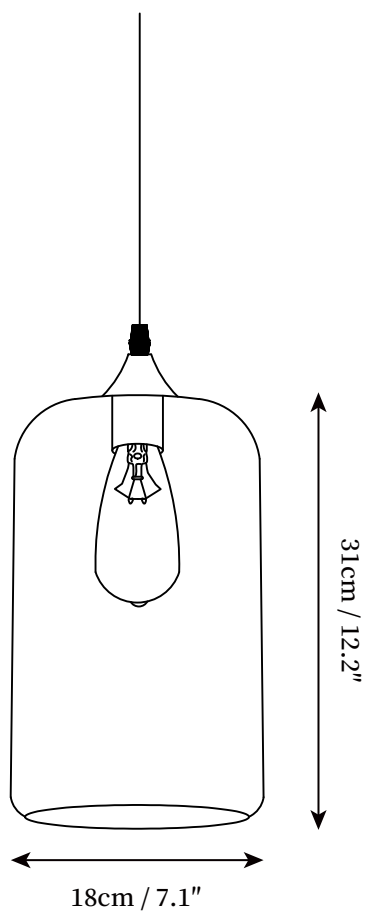

SPECIFICATION SHEET

SPECIFICATION DETAILS

*For custom options, consult factory for details

Fixture Dimensions	D 7.1" x H 12.2"
Light source	E26 or E27 (bulb not included)
Wattage	MAX 40W incandescent bulb or LED equivalent.
Voltage	AC 110-240V
Mounting	Hardwired.
Dimming	Compatible with dimmable bulbs (bulb not included)
Control method	Compatible with common wall switches (not included)
Finishes	Black
Shade Details	Smoke Gray
Material	Metal, Glass
Wire Length	The standard length of the suspended wire is 59 "(150 cm) and the length is adjustable.