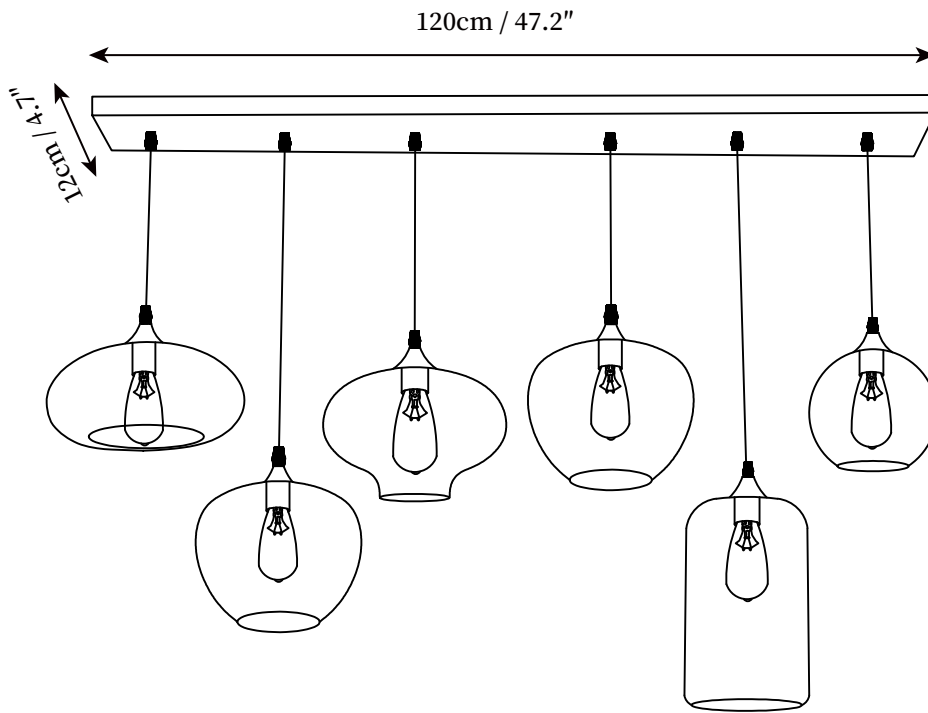

SPECIFICATION SHEET

SPECIFICATION DETAILS

*For custom options, consult factory for details

Fixture Dimensions	L 59" x W 7.9" (10 Heads)
Light source	E26 or E27 (bulb not included)
Wattage	MAX 40W incandescent bulb or LED equivalent.
Voltage	AC 110-240V
Mounting	Hardwired.
Dimming	Compatible with dimmable bulbs (bulb not included)
Control method	Compatible with common wall switches (not included)
Finishes	Black
Shade Details	Smoke Gray
Material	Metal, Glass
Wire Length	The standard length of the suspended wire is 59" (150 cm) and the length is adjustable.

SPECIFICATION SHEET

SPECIFICATION DETAILS

*For custom options, consult factory for details

Fixture Dimensions	L 59" x W 7.9" (12 Heads)
Light source	E26 or E27 (bulb not included)
Wattage	MAX 40W incandescent bulb or LED equivalent.
Voltage	AC 110-240V
Mounting	Hardwired.
Dimming	Compatible with dimmable bulbs (bulb not included)
Control method	Compatible with common wall switches (
Finishes	Black
Shade Details	Smoke Gray
Material	Metal, Glass
Wire Length	The standard length of the suspended wire is 59" (150 cm) and the length is adjustable.

SPECIFICATION SHEET

SPECIFICATION DETAILS

*For custom options, consult factory for details

Fixture Dimensions	L 47.2" x W 4.7" (6 Heads)
Light source	E26 or E27 (bulb not included)
Wattage	MAX 40W incandescent bulb or LED equivalent.
Voltage	AC 110-240V
Mounting	Hardwired.
Dimming	Compatible with dimmable bulbs (bulb not included)
Control method	Compatible with common wall switches(not included)
Finishes	Black
Shade Details	Smoke Gray
Material	Metal, Glass
Wire Length	The standard length of the suspended wire is 59 "(150 cm) and the length is adjustable.