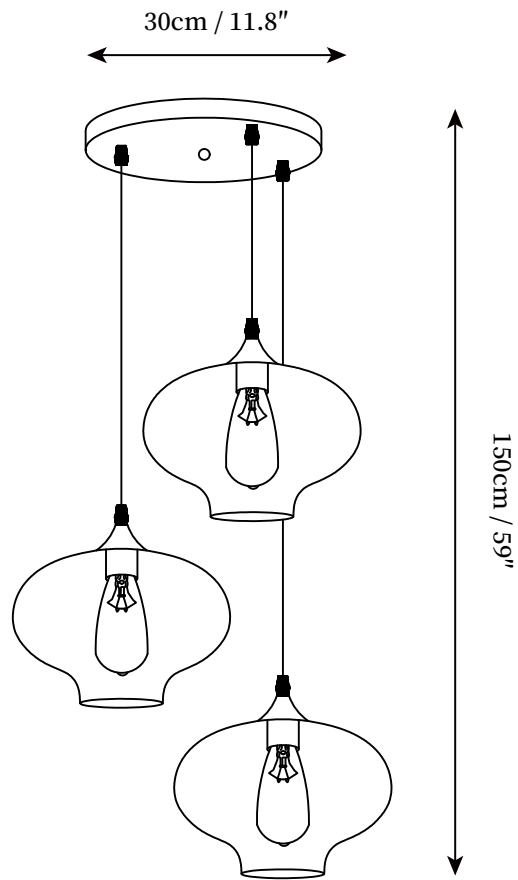

SPECIFICATION SHEET

SPECIFICATION DETAILS

*For custom options, consult factory for details

Fixture Dimensions	D 11.8" x H 59"(3 Heads)
Light source	E26 or E27 (bulb not included)
Wattage	MAX 40W incandescent bulb or LED equivalent.
Voltage	AC 110-240V
Mounting	Hardwired.
Dimming	Compatible with dimmable bulbs (bulb not included)
Control method	Compatible with common wall switches(not included)
Finishes	Black
Shade Details	Smoke Gray
Material	Metal, Glass
Wire Length	The standard length of the suspended wire is 59 "(150 cm) and the length is adjustable.

SPECIFICATION SHEET

SPECIFICATION DETAILS

*For custom options, consult factory for details

Fixture Dimensions	D 11.8" x H 59" (3 Heads)
Light source	E26 or E27 (bulb not included)
Wattage	MAX 40W incandescent bulb or LED equivalent.
Voltage	AC 110-240V
Mounting	Hardwired.
Dimming	Compatible with dimmable bulbs (bulb not included)
Control method	Compatible with common wall switches (not included)
Finishes	Black
Shade Details	Smoke Gray
Material	Metal, Glass
Wire Length	The standard length of the suspended wire is 59 "(150 cm) and the length is adjustable.