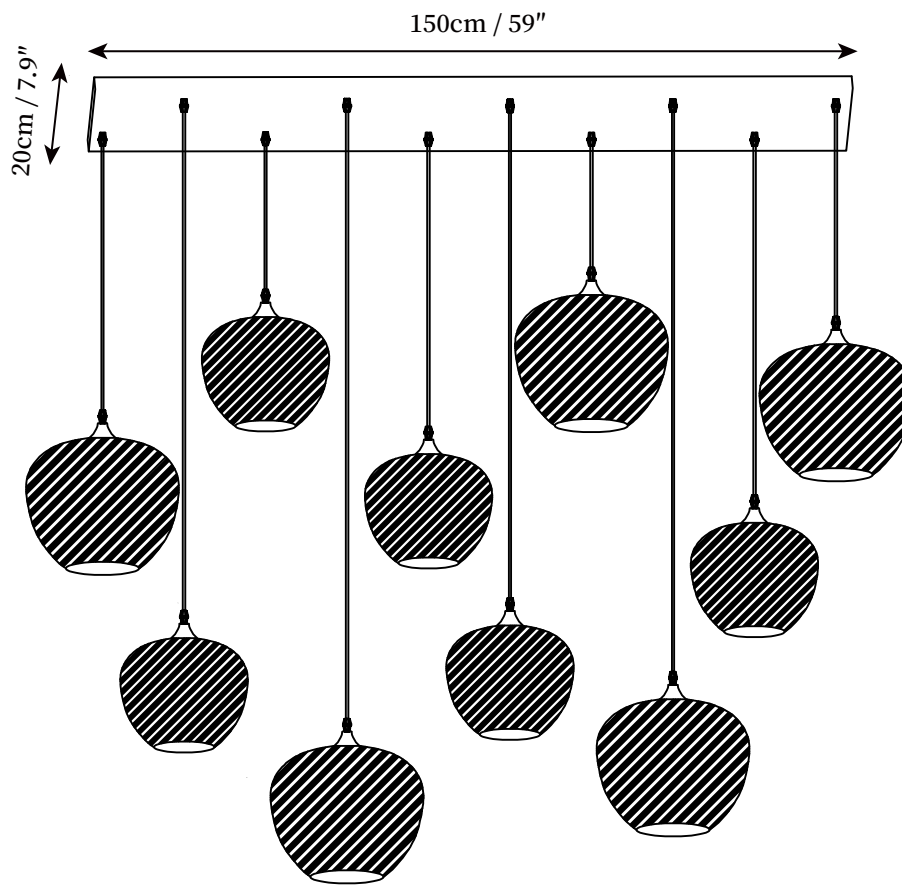

SPECIFICATION SHEET

SPECIFICATION DETAILS

*For custom options, consult factory for details

Fixture Dimensions	L 59" x W 4.7"(6 Heads)
Light source	E26 or E27 (bulb not included)
Wattage	MAX 40W incandescent bulb or LED equivalent.
Voltage	AC 110-240V
Mounting	Hardwired.
Dimming	Compatible with dimmable bulbs (bulb not included)
Control method	Compatible with common wall switches (not included)
Finishes	Black
Shade Details	Smoke Gray
Material	Metal, Glass
Wire Length	The standard length of the suspended wire is 59 "(150 cm) and the length is adjustable.

SPECIFICATION SHEET

SPECIFICATION DETAILS

*For custom options, consult factory for details

Fixture Dimensions	L 59" x W 4.7" (8 Heads)
Light source	E26 or E27 (bulb not included)
Wattage	MAX 40W incandescent bulb or LED equivalent.
Voltage	AC 110-240V
Mounting	Hardwired.
Dimming	Compatible with dimmable bulbs (bulb not included)
Control method	Compatible with common wall switches (
Finishes	Black
Shade Details	Smoke Gray
Material	Metal, Glass
Wire Length	The standard length of the suspended wire is 59" (150 cm) and the length is adjustable.

SPECIFICATION SHEET

SPECIFICATION DETAILS

*For custom options, consult factory for details

Fixture Dimensions	L 59" x W 7.9" (10 Heads)
Light source	E26 or E27 (bulb not included)
Wattage	MAX 40W incandescent bulb or LED equivalent.
Voltage	AC 110-240V
Mounting	Hardwired.
Dimming	Compatible with dimmable bulbs (bulb not included)
Control method	Compatible with common wall switches (not included)
Finishes	Black
Shade Details	Smoke Gray
Material	Metal, Glass
Wire Length	The standard length of the suspended wire is 59" (150 cm) and the length is adjustable.