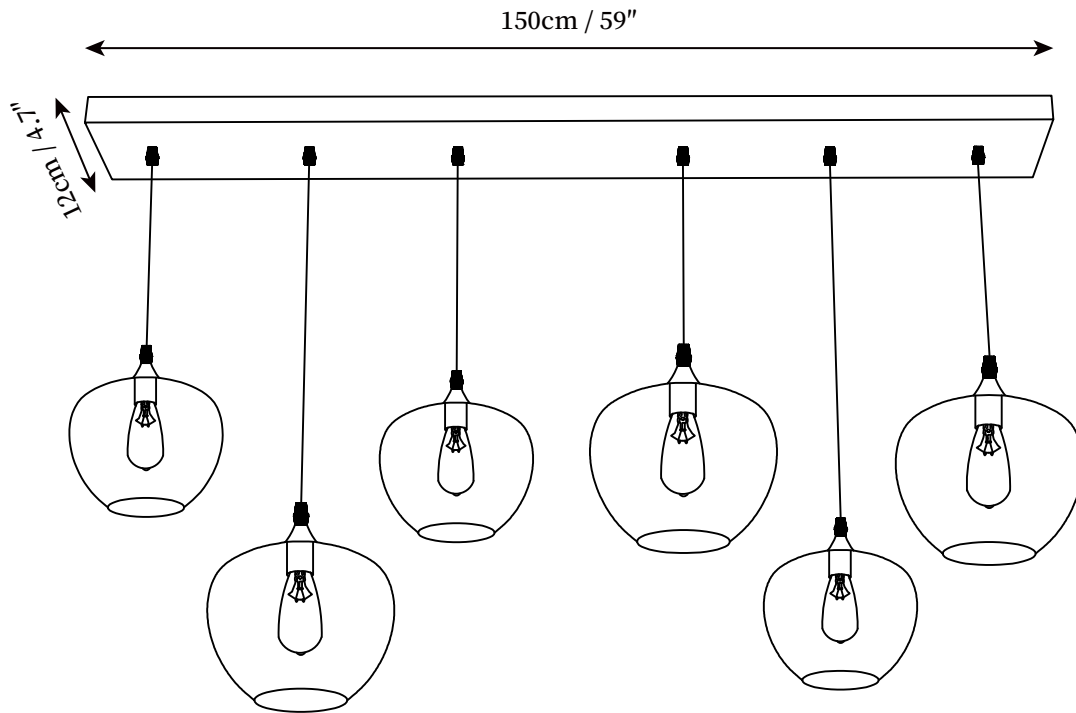

SPECIFICATION SHEET

SPECIFICATION DETAILS

*For custom options, consult factory for details

Fixture Dimensions	L 31.5" x W 4.7" (3 Heads)
Light source	E26 or E27 (bulb not included)
Wattage	MAX 40W incandescent bulb or LED equivalent.
Voltage	AC 110-240V
Mounting	Hardwired.
Dimming	Compatible with dimmable bulbs (bulb not included)
Control method	Compatible with common wall switches (not included)
Finishes	Black
Shade Details	Smoke Gray
Material	Metal, Glass
Wire Length	The standard length of the suspended wire is 59" (150 cm) and the length is adjustable.

SPECIFICATION SHEET

SPECIFICATION DETAILS

*For custom options, consult factory for details

Fixture Dimensions	L 39.4" x W 4.7" (3 Heads)
Light source	E26 or E27 (bulb not included)
Wattage	MAX 40W incandescent bulb or LED equivalent.
Voltage	AC 110-240V
Mounting	Hardwired.
Dimming	Compatible with dimmable bulbs (bulb not included)
Control method	Compatible with common wall switches (not included)
Finishes	Black
Shade Details	Smoke Gray
Material	Metal, Glass
Wire Length	The standard length of the suspended wire is 59" (150 cm) and the length is adjustable.

SPECIFICATION SHEET

SPECIFICATION DETAILS

*For custom options, consult factory for details

Fixture Dimensions	L 59" x W 4.7"(6 Heads)
Light source	E26 or E27 (bulb not included)
Wattage	MAX 40W incandescent bulb or LED equivalent.
Voltage	AC 110-240V
Mounting	Hardwired.
Dimming	Compatible with dimmable bulbs (bulb not included)
Control method	Compatible with common wall switches (not included)
Finishes	Black
Shade Details	Smoke Gray
Material	Metal, Glass
Wire Length	The standard length of the suspended wire is 59 "(150 cm) and the length is adjustable.