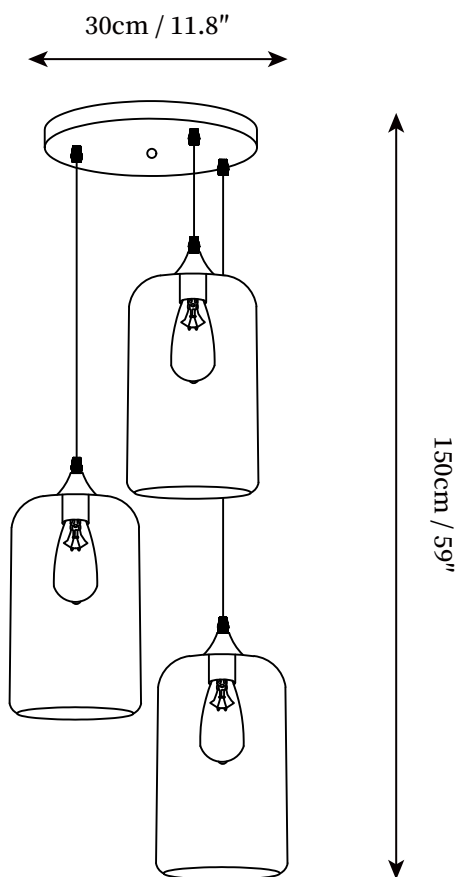

SPECIFICATION SHEET

SPECIFICATION DETAILS

*For custom options, consult factory for details

Fixture Dimensions	D 11.8" x H 59" (3 Heads)
Light source	E26 or E27 (bulb not included)
Wattage	MAX 40W incandescent bulb or LED equivalent.
Voltage	AC 110-240V
Mounting	Hardwired.
Dimming	Compatible with dimmable bulbs (bulb not included)
Control method	Compatible with common wall switches (not included)
Finishes	Black
Shade Details	Smoke Gray
Material	Metal, Glass
Wire Length	The standard length of the suspended wire is 59 "(150 cm) and the length is adjustable.

SPECIFICATION SHEET

SPECIFICATION DETAILS

*For custom options, consult factory for details

Fixture Dimensions	D 11.8" x H 59"(3 Heads)
Light source	E26 or E27 (bulb not included)
Wattage	MAX 40W incandescent bulb or LED equivalent.
Voltage	AC 110-240V
Mounting	Hardwired.
Dimming	Compatible with dimmable bulbs (bulb not included)
Control method	Compatible with common wall switches(not included)
Finishes	Black
Shade Details	Smoke Gray
Material	Metal, Glass
Wire Length	The standard length of the suspended wire is 59 "(150 cm) and the length is adjustable.