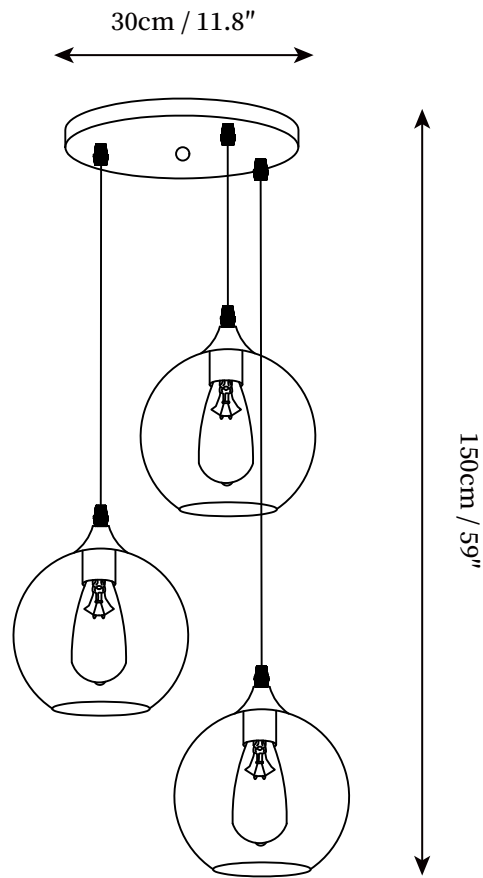

SPECIFICATION SHEET

SPECIFICATION DETAILS

*For custom options, consult factory for details

Fixture Dimensions	D 11.8" x H 59"(3 Heads)
Light source	E26 or E27 (bulb not included)
Wattage	MAX 40W incandescent bulb or LED equivalent.
Voltage	AC 110-240V
Mounting	Hardwired.
Dimming	Compatible with dimmable bulbs (bulb not included)
Control method	Compatible with common wall switches(not included)
Finishes	Black
Shade Details	Smoke Gray
Material	Metal, Glass
Wire Length	The standard length of the suspended wire is 59 "(150 cm) and the length is adjustable.

SPECIFICATION SHEET

SPECIFICATION DETAILS

*For custom options, consult factory for details

Fixture Dimensions	D 11.8" x H 59" (3 Heads)
Light source	E26 or E27 (bulb not included)
Wattage	MAX 40W incandescent bulb or LED equivalent.
Voltage	AC 110-240V
Mounting	Hardwired.
Dimming	Compatible with dimmable bulbs (bulb not included)
Control method	Compatible with common wall switches (not included)
Finishes	Black
Shade Details	Smoke Gray
Material	Metal, Glass
Wire Length	The standard length of the suspended wire is 59 "(150 cm) and the length is adjustable.