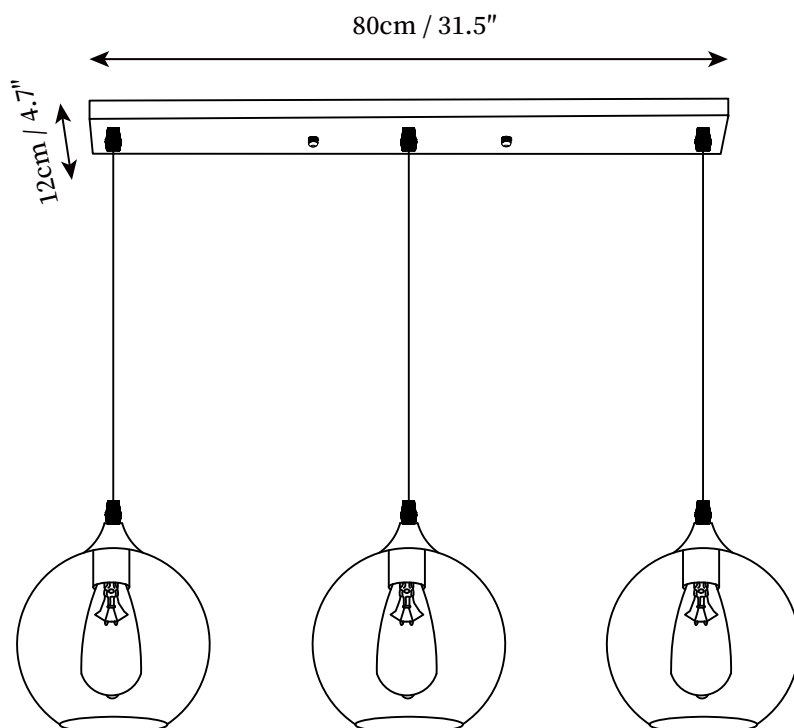

SPECIFICATION SHEET

SPECIFICATION DETAILS

*For custom options, consult factory for details

Fixture Dimensions	D 11.8" x H 59" (3 Heads)
Light source	E26 or E27 (bulb not included)
Wattage	MAX 40W incandescent bulb or LED equivalent.
Voltage	AC 110-240V
Mounting	Hardwired.
Dimming	Compatible with dimmable bulbs (bulb not included)
Control method	Compatible with common wall switches (not included)
Finishes	Black
Shade Details	Smoke Gray
Material	Metal, Glass
Wire Length	The standard length of the suspended wire is 59" (150 cm) and the length is adjustable.

SPECIFICATION SHEET

SPECIFICATION DETAILS

*For custom options, consult factory for details

Fixture Dimensions	L 31.5" x W 4.7" (3 Heads)
Light source	E26 or E27 (bulb not included)
Wattage	MAX 40W incandescent bulb or LED equivalent.
Voltage	AC 110-240V
Mounting	Hardwired.
Dimming	Compatible with dimmable bulbs (bulb not included)
Control method	Compatible with common wall switches (not included)
Finishes	Black
Shade Details	Smoke Gray
Material	Metal, Glass
Wire Length	The standard length of the suspended wire is 59" (150 cm) and the length is adjustable.