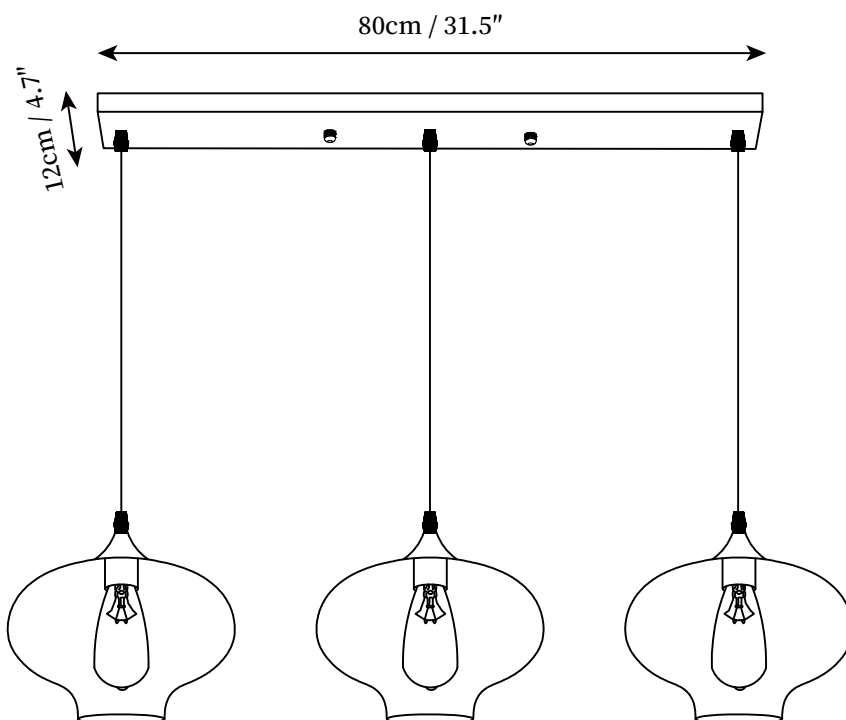

SPECIFICATION SHEET

SPECIFICATION DETAILS

*For custom options, consult factory for details

Fixture Dimensions	L 31.5" x W 4.7" (3 Heads)
Light source	E26 or E27 (bulb not included)
Wattage	MAX 40W incandescent bulb or LED equivalent.
Voltage	AC 110-240V
Mounting	Hardwired.
Dimming	Compatible with dimmable bulbs (bulb not included)
Control method	Compatible with common wall switches (not included)
Finishes	Black
Shade Details	Smoke Gray
Material	Metal, Glass
Wire Length	The standard length of the suspended wire is 59" (150 cm) and the length is adjustable.

SPECIFICATION SHEET

SPECIFICATION DETAILS

*For custom options, consult factory for details

Fixture Dimensions	L 31.5" x W 4.7" (3 Heads)
Light source	E26 or E27 (bulb not included)
Wattage	MAX 40W incandescent bulb or LED equivalent.
Voltage	AC 110-240V
Mounting	Hardwired.
Dimming	Compatible with dimmable bulbs (bulb not included)
Control method	Compatible with common wall switches (not included)
Finishes	Black
Shade Details	Smoke Gray
Material	Metal, Glass
Wire Length	The standard length of the suspended wire is 59 "(150 cm) and the length is adjustable.