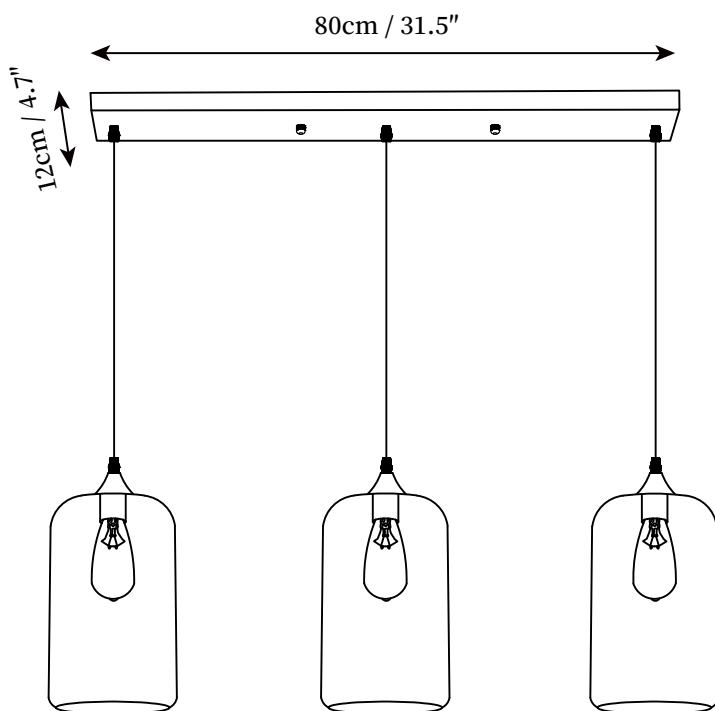

SPECIFICATION SHEET

SPECIFICATION DETAILS

*For custom options, consult factory for details

Fixture Dimensions	L 31.5" x W 4.7" (3 Heads)
Light source	E26 or E27 (bulb not included)
Wattage	MAX 40W incandescent bulb or LED equivalent.
Voltage	AC 110-240V
Mounting	Hardwired.
Dimming	Compatible with dimmable bulbs (bulb not included)
Control method	Compatible with common wall switches (not included)
Finishes	Black
Shade Details	Smoke Gray
Material	Metal, Glass
Wire Length	The standard length of the suspended wire is 59" (150 cm) and the length is adjustable.

SPECIFICATION SHEET

SPECIFICATION DETAILS

*For custom options, consult factory for details

Fixture Dimensions	L 31.5" x W 4.7" (3 Heads)
Light source	E26 or E27 (bulb not included)
Wattage	MAX 40W incandescent bulb or LED equivalent.
Voltage	AC 110-240V
Mounting	Hardwired.
Dimming	Compatible with dimmable bulbs (bulb not included)
Control method	Compatible with common wall switches (not included)
Finishes	Black
Shade Details	Smoke Gray
Material	Metal, Glass
Wire Length	The standard length of the suspended wire is 59 "(150 cm) and the length is adjustable.