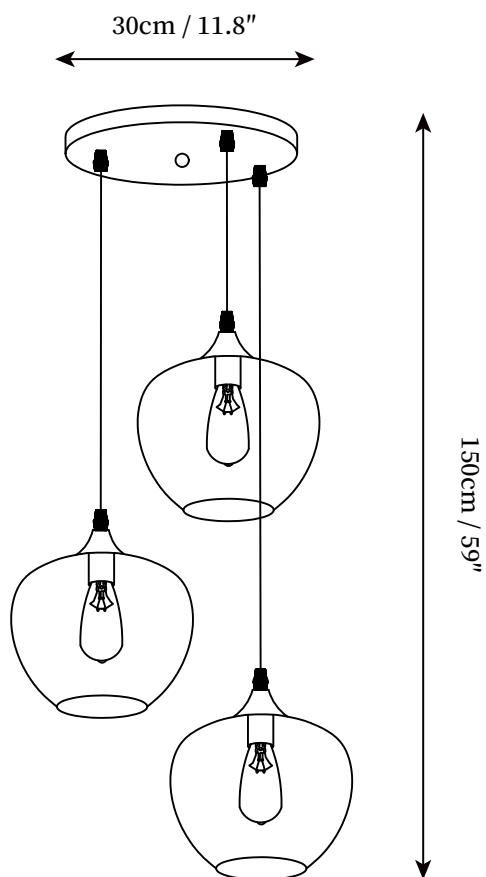

SPECIFICATION SHEET

SPECIFICATION DETAILS

*For custom options, consult factory for details

Fixture Dimensions	D 11.8" x H 59" (3 Heads)
Light source	E26 or E27 (bulb not included)
Wattage	MAX 40W incandescent bulb or LED equivalent.
Voltage	AC 110-240V
Mounting	Hardwired.
Dimming	Compatible with dimmable bulbs (bulb not included)
Control method	Compatible with common wall switches (not included)
Finishes	Black
Shade Details	Smoke Gray
Material	Metal, Glass
Wire Length	The standard length of the suspended wire is 59 "(150 cm) and the length is adjustable.

SPECIFICATION SHEET

SPECIFICATION DETAILS

*For custom options, consult factory for details

Fixture Dimensions	D 11.8" x H 59"(3 Heads)
Light source	E26 or E27 (bulb not included)
Wattage	MAX 40W incandescent bulb or LED equivalent.
Voltage	AC 110-240V
Mounting	Hardwired.
Dimming	Compatible with dimmable bulbs (bulb not included)
Control method	Compatible with common wall switches(not included)
Finishes	Black
Shade Details	Smoke Gray
Material	Metal, Glass
Wire Length	The standard length of the suspended wire is 59 "(150 cm) and the length is adjustable.

SPECIFICATION SHEET

SPECIFICATION DETAILS

*For custom options, consult factory for details

Fixture Dimensions	D 11.8" x H 59" (3 Heads)
Light source	E26 or E27 (bulb not included)
Wattage	MAX 40W incandescent bulb or LED equivalent.
Voltage	AC 110-240V
Mounting	Hardwired.
Dimming	Compatible with dimmable bulbs (bulb not included)
Control method	Compatible with common wall switches (not included)
Finishes	Black
Shade Details	Smoke Gray
Material	Metal, Glass
Wire Length	The standard length of the suspended wire is 59" (150 cm) and the length is adjustable.