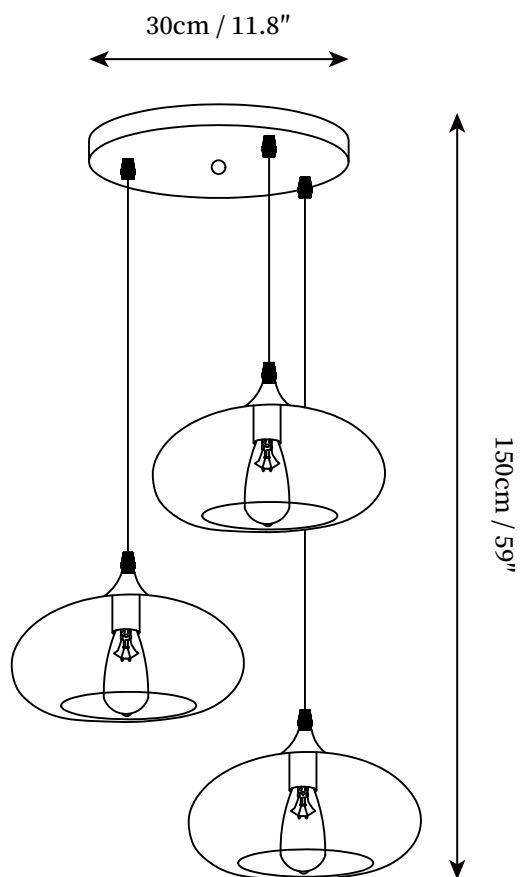

SPECIFICATION SHEET

SPECIFICATION DETAILS

*For custom options, consult factory for details

Fixture Dimensions	D 11.8" x H 59"(3 Heads)
Light source	E26 or E27 (bulb not included)
Wattage	MAX 40W incandescent bulb or LED equivalent.
Voltage	AC 110-240V
Mounting	Hardwired.
Dimming	Compatible with dimmable bulbs (bulb not included)
Control method	Compatible with common wall switches(not included)
Finishes	Black
Shade Details	Smoke Gray
Material	Metal, Glass
Wire Length	The standard length of the suspended wire is 59 "(150 cm) and the length is adjustable.

SPECIFICATION SHEET

SPECIFICATION DETAILS

*For custom options, consult factory for details

Fixture Dimensions	D 11.8" x H 59" (3 Heads)
Light source	E26 or E27 (bulb not included)
Wattage	MAX 40W incandescent bulb or LED equivalent.
Voltage	AC 110-240V
Mounting	Hardwired.
Dimming	Compatible with dimmable bulbs (bulb not included)
Control method	Compatible with common wall switches (not included)
Finishes	Black
Shade Details	Smoke Gray
Material	Metal, Glass
Wire Length	The standard length of the suspended wire is 59 "(150 cm) and the length is adjustable.