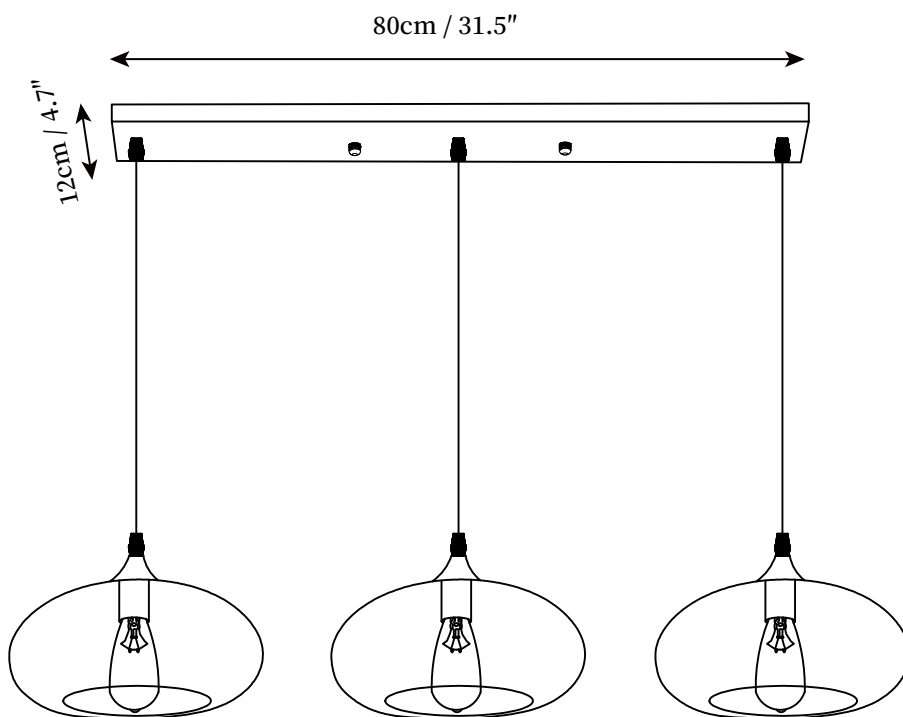

SPECIFICATION SHEET

SPECIFICATION DETAILS

*For custom options, consult factory for details

Fixture Dimensions	D 11.8" x H 59"(3 Heads)
Light source	E26 or E27 (bulb not included)
Wattage	MAX 40W incandescent bulb or LED equivalent.
Voltage	AC 110-240V
Mounting	Hardwired.
Dimming	Compatible with dimmable bulbs (bulb not included)
Control method	Compatible with common wall switches(not included)
Finishes	Black
Shade Details	Smoke Gray
Material	Metal, Glass
Wire Length	The standard length of the suspended wire is 59 "(150 cm) and the length is adjustable.

SPECIFICATION SHEET

SPECIFICATION DETAILS

*For custom options, consult factory for details

Fixture Dimensions	D 11.8" x H 59" (3 Heads)
Light source	E26 or E27 (bulb not included)
Wattage	MAX 40W incandescent bulb or LED equivalent.
Voltage	AC 110-240V
Mounting	Hardwired.
Dimming	Compatible with dimmable bulbs (bulb not included)
Control method	Compatible with common wall switches (not included)
Finishes	Black
Shade Details	Smoke Gray
Material	Metal, Glass
Wire Length	The standard length of the suspended wire is 59" (150 cm) and the length is adjustable.

SPECIFICATION SHEET

SPECIFICATION DETAILS

*For custom options, consult factory for details

Fixture Dimensions	L 31.5" x W 4.7" (3 Heads)
Light source	E26 or E27 (bulb not included)
Wattage	MAX 40W incandescent bulb or LED equivalent.
Voltage	AC 110-240V
Mounting	Hardwired.
Dimming	Compatible with dimmable bulbs (bulb not included)
Control method	Compatible with common wall switches (not included)
Finishes	Black
Shade Details	Smoke Gray
Material	Metal, Glass
Wire Length	The standard length of the suspended wire is 59" (150 cm) and the length is adjustable.