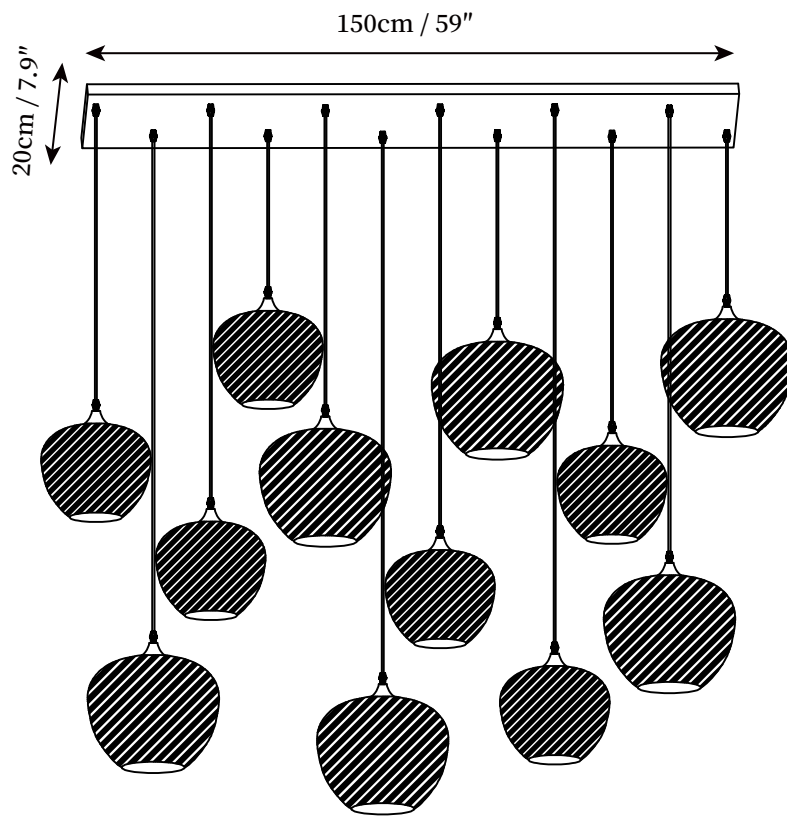

SPECIFICATION SHEET

SPECIFICATION DETAILS

*For custom options, consult factory for details

Fixture Dimensions	D 11.8" x H 59"(3 Heads)
Light source	E26 or E27 (bulb not included)
Wattage	MAX 40W incandescent bulb or LED equivalent.
Voltage	AC 110-240V
Mounting	Hardwired.
Dimming	Compatible with dimmable bulbs (bulb not included)
Control method	Compatible with common wall switches(not included)
Finishes	Black
Shade Details	Smoke Gray
Material	Metal, Glass
Wire Length	The standard length of the suspended wire is 59 "(150 cm) and the length is adjustable.

SPECIFICATION SHEET

SPECIFICATION DETAILS

*For custom options, consult factory for details

Fixture Dimensions	L 59" x W 7.9" (10 Heads)
Light source	E26 or E27 (bulb not included)
Wattage	MAX 40W incandescent bulb or LED equivalent.
Voltage	AC 110-240V
Mounting	Hardwired.
Dimming	Compatible with dimmable bulbs (bulb not included)
Control method	Compatible with common wall switches (not included)
Finishes	Black
Shade Details	Smoke Gray
Material	Metal, Glass
Wire Length	The standard length of the suspended wire is 59" (150 cm) and the length is adjustable.

SPECIFICATION SHEET

SPECIFICATION DETAILS

*For custom options, consult factory for details

Fixture Dimensions	L 59" x W 7.9" (12 Heads)
Light source	E26 or E27 (bulb not included)
Wattage	MAX 40W incandescent bulb or LED equivalent.
Voltage	AC 110-240V
Mounting	Hardwired.
Dimming	Compatible with dimmable bulbs (bulb not included)
Control method	Compatible with common wall switches (
Finishes	Black
Shade Details	Smoke Gray
Material	Metal, Glass
Wire Length	The standard length of the suspended wire is 59" (150 cm) and the length is adjustable.