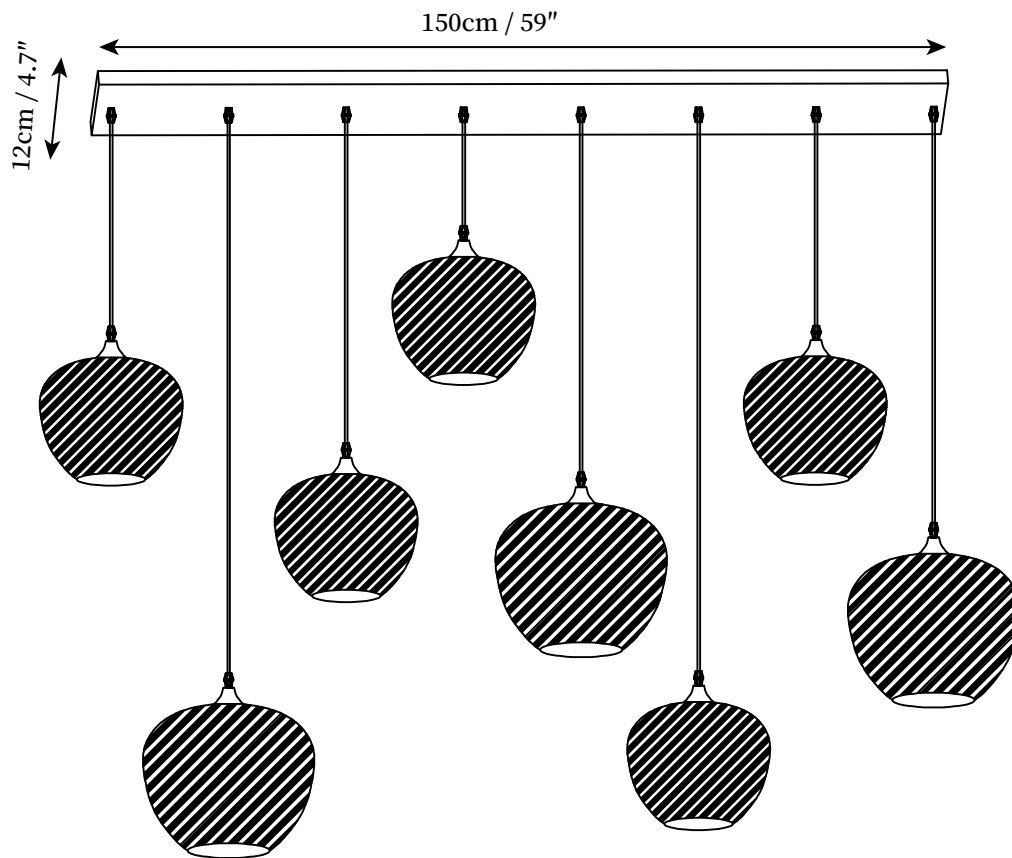

SPECIFICATION SHEET

SPECIFICATION DETAILS

*For custom options, consult factory for details

Fixture Dimensions	L 59" x W 4.7" (8 Heads)
Light source	E26 or E27 (bulb not included)
Wattage	MAX 40W incandescent bulb or LED equivalent.
Voltage	AC 110-240V
Mounting	Hardwired.
Dimming	Compatible with dimmable bulbs (bulb not included)
Control method	Compatible with common wall switches (
Finishes	Black
Shade Details	Smoke Gray
Material	Metal, Glass
Wire Length	The standard length of the suspended wire is 59" (150 cm) and the length is adjustable.