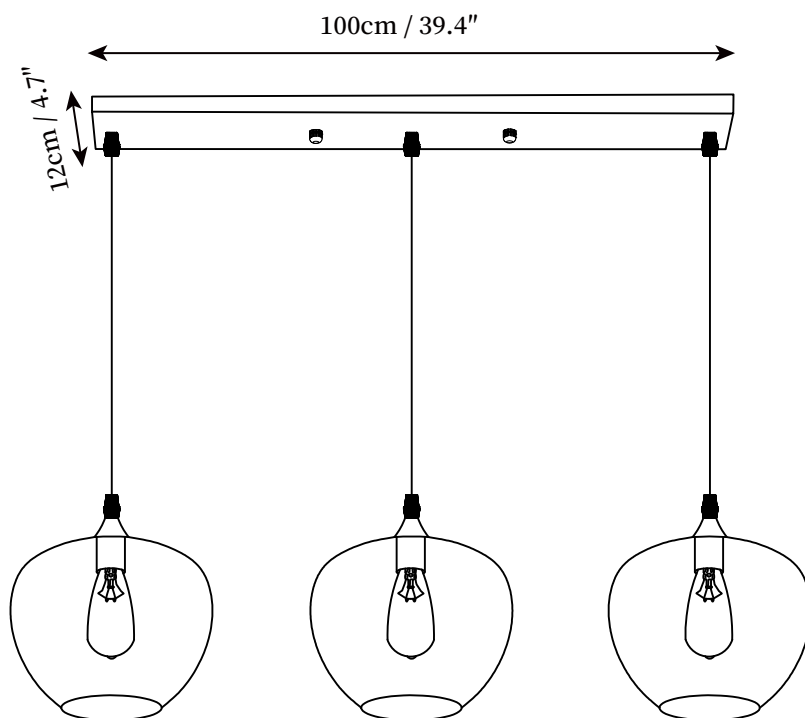

SPECIFICATION SHEET

SPECIFICATION DETAILS

*For custom options, consult factory for details

Fixture Dimensions	L 31.5" x W 4.7" (3 Heads)
Light source	E26 or E27 (bulb not included)
Wattage	MAX 40W incandescent bulb or LED equivalent.
Voltage	AC 110-240V
Mounting	Hardwired.
Dimming	Compatible with dimmable bulbs (bulb not included)
Control method	Compatible with common wall switches (not included)
Finishes	Black
Shade Details	Smoke Gray
Material	Metal, Glass
Wire Length	The standard length of the suspended wire is 59 "(150 cm) and the length is adjustable.

SPECIFICATION SHEET

SPECIFICATION DETAILS

*For custom options, consult factory for details

Fixture Dimensions	L 31.5" x W 4.7" (3 Heads)
Light source	E26 or E27 (bulb not included)
Wattage	MAX 40W incandescent bulb or LED equivalent.
Voltage	AC 110-240V
Mounting	Hardwired.
Dimming	Compatible with dimmable bulbs (bulb not included)
Control method	Compatible with common wall switches (not included)
Finishes	Black
Shade Details	Smoke Gray
Material	Metal, Glass
Wire Length	The standard length of the suspended wire is 59" (150 cm) and the length is adjustable.

SPECIFICATION SHEET

SPECIFICATION DETAILS

*For custom options, consult factory for details

Fixture Dimensions	L 39.4" x W 4.7" (3 Heads)
Light source	E26 or E27 (bulb not included)
Wattage	MAX 40W incandescent bulb or LED equivalent.
Voltage	AC 110-240V
Mounting	Hardwired.
Dimming	Compatible with dimmable bulbs (bulb not included)
Control method	Compatible with common wall switches (not included)
Finishes	Black
Shade Details	Smoke Gray
Material	Metal, Glass
Wire Length	The standard length of the suspended wire is 59" (150 cm) and the length is adjustable.