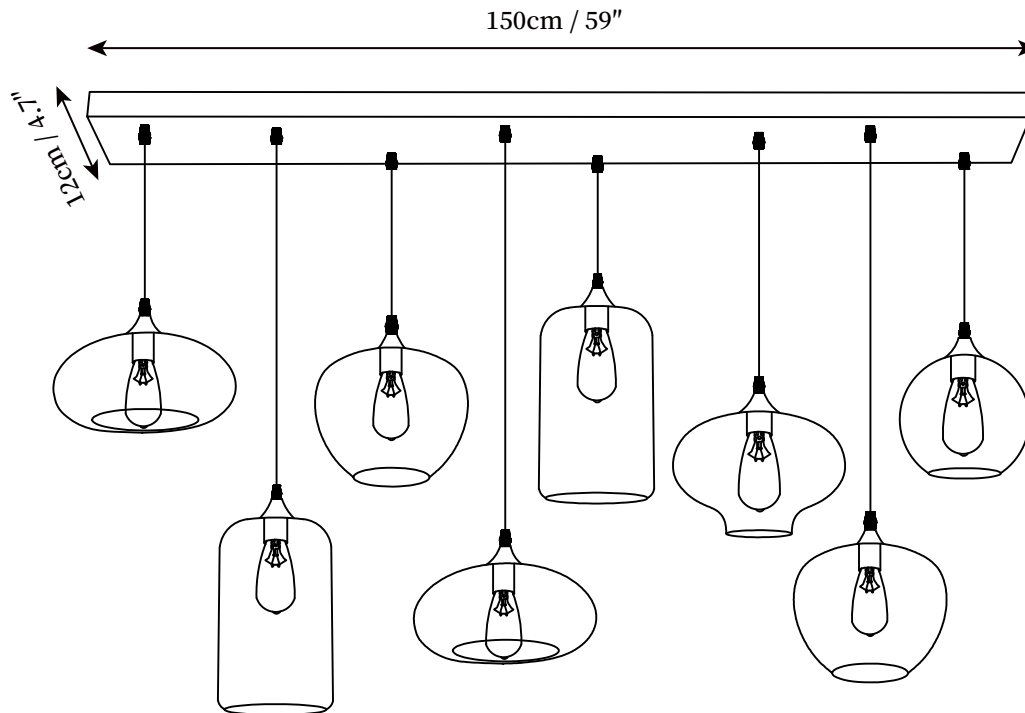

SPECIFICATION SHEET

SPECIFICATION DETAILS

*For custom options, consult factory for details

Fixture Dimensions	L 59" x W 7.9" (12 Heads)
Light source	E26 or E27 (bulb not included)
Wattage	MAX 40W incandescent bulb or LED equivalent.
Voltage	AC 110-240V
Mounting	Hardwired.
Dimming	Compatible with dimmable bulbs (bulb not included)
Control method	Compatible with common wall switches (
Finishes	Black
Shade Details	Smoke Gray
Material	Metal, Glass
Wire Length	The standard length of the suspended wire is 59" (150 cm) and the length is adjustable.

SPECIFICATION SHEET

SPECIFICATION DETAILS

*For custom options, consult factory for details

Fixture Dimensions	L 47.2" x W 4.7" (6 Heads)
Light source	E26 or E27 (bulb not included)
Wattage	MAX 40W incandescent bulb or LED equivalent.
Voltage	AC 110-240V
Mounting	Hardwired.
Dimming	Compatible with dimmable bulbs (bulb not included)
Control method	Compatible with common wall switches(not included)
Finishes	Black
Shade Details	Smoke Gray
Material	Metal, Glass
Wire Length	The standard length of the suspended wire is 59 "(150 cm) and the length is adjustable.

SPECIFICATION SHEET

SPECIFICATION DETAILS

*For custom options, consult factory for details

Fixture Dimensions	L 59" x W 4.7" (8 Heads)
Light source	E26 or E27 (bulb not included)
Wattage	MAX 40W incandescent bulb or LED equivalent.
Voltage	AC 110-240V
Mounting	Hardwired.
Dimming	Compatible with dimmable bulbs (bulb not included)
Control method	Compatible with common wall switches (not included)
Finishes	Black
Shade Details	Smoke Gray
Material	Metal, Glass
Wire Length	The standard length of the suspended wire is 59" (150 cm) and the length is adjustable.