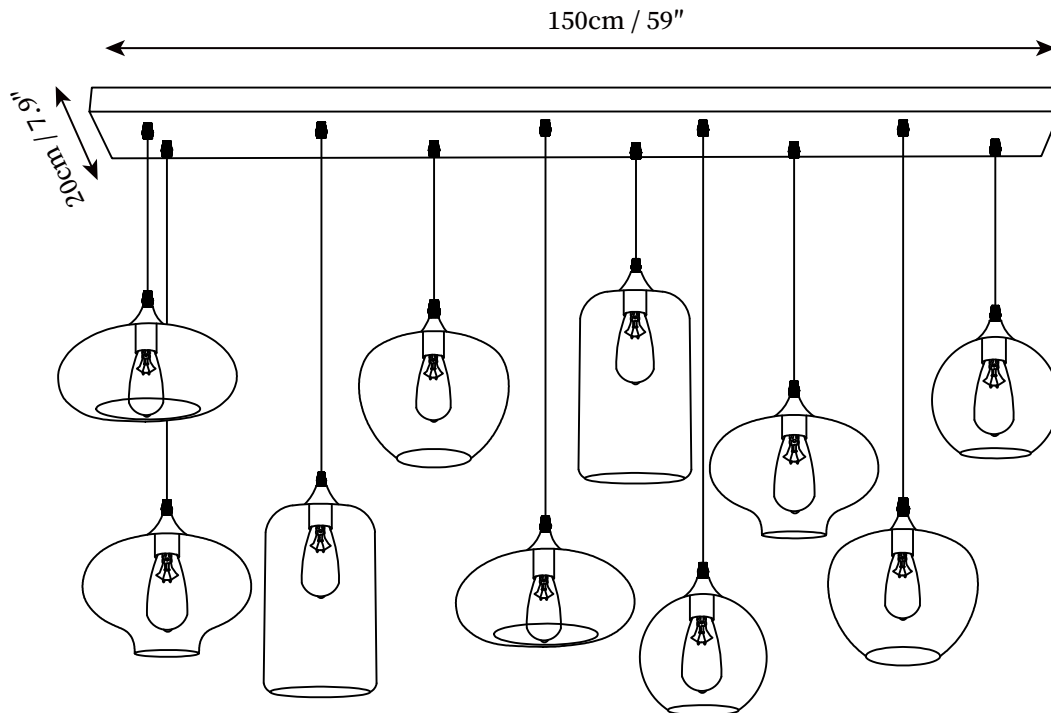

SPECIFICATION SHEET

SPECIFICATION DETAILS

*For custom options, consult factory for details

Fixture Dimensions	L 47.2" x W 4.7" (6 Heads)
Light source	E26 or E27 (bulb not included)
Wattage	MAX 40W incandescent bulb or LED equivalent.
Voltage	AC 110-240V
Mounting	Hardwired.
Dimming	Compatible with dimmable bulbs (bulb not included)
Control method	Compatible with common wall switches(not included)
Finishes	Black
Shade Details	Smoke Gray
Material	Metal, Glass
Wire Length	The standard length of the suspended wire is 59 "(150 cm) and the length is adjustable.

SPECIFICATION SHEET

SPECIFICATION DETAILS

*For custom options, consult factory for details

Fixture Dimensions	L 59" x W 4.7" (8 Heads)
Light source	E26 or E27 (bulb not included)
Wattage	MAX 40W incandescent bulb or LED equivalent.
Voltage	AC 110-240V
Mounting	Hardwired.
Dimming	Compatible with dimmable bulbs (bulb not included)
Control method	Compatible with common wall switches (not included)
Finishes	Black
Shade Details	Smoke Gray
Material	Metal, Glass
Wire Length	The standard length of the suspended wire is 59" (150 cm) and the length is adjustable.

SPECIFICATION SHEET

SPECIFICATION DETAILS

*For custom options, consult factory for details

Fixture Dimensions	L 59" x W 7.9" (10 Heads)
Light source	E26 or E27 (bulb not included)
Wattage	MAX 40W incandescent bulb or LED equivalent.
Voltage	AC 110-240V
Mounting	Hardwired.
Dimming	Compatible with dimmable bulbs (bulb not included)
Control method	Compatible with common wall switches (not included)
Finishes	Black
Shade Details	Smoke Gray
Material	Metal, Glass
Wire Length	The standard length of the suspended wire is 59" (150 cm) and the length is adjustable.