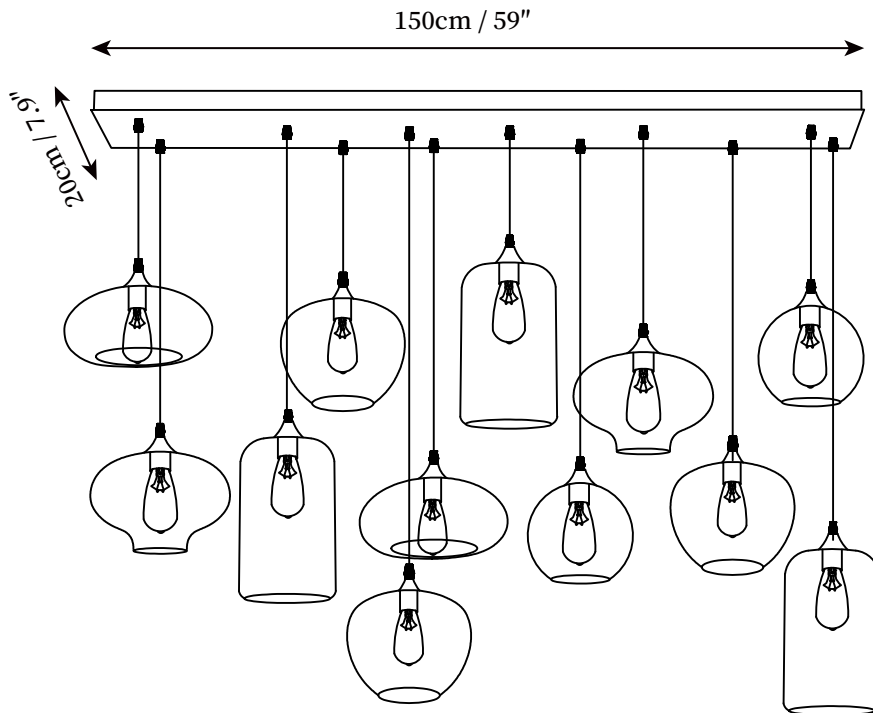

SPECIFICATION SHEET

SPECIFICATION DETAILS

*For custom options, consult factory for details

Fixture Dimensions	L 59" x W 4.7" (8 Heads)
Light source	E26 or E27 (bulb not included)
Wattage	MAX 40W incandescent bulb or LED equivalent.
Voltage	AC 110-240V
Mounting	Hardwired.
Dimming	Compatible with dimmable bulbs (bulb not included)
Control method	Compatible with common wall switches (not included)
Finishes	Black
Shade Details	Smoke Gray
Material	Metal, Glass
Wire Length	The standard length of the suspended wire is 59" (150 cm) and the length is adjustable.

SPECIFICATION SHEET

SPECIFICATION DETAILS

*For custom options, consult factory for details

Fixture Dimensions	L 59" x W 7.9" (10 Heads)
Light source	E26 or E27 (bulb not included)
Wattage	MAX 40W incandescent bulb or LED equivalent.
Voltage	AC 110-240V
Mounting	Hardwired.
Dimming	Compatible with dimmable bulbs (bulb not included)
Control method	Compatible with common wall switches (not included)
Finishes	Black
Shade Details	Smoke Gray
Material	Metal, Glass
Wire Length	The standard length of the suspended wire is 59" (150 cm) and the length is adjustable.

SPECIFICATION SHEET

SPECIFICATION DETAILS

*For custom options, consult factory for details

Fixture Dimensions	L 59" x W 7.9" (12 Heads)
Light source	E26 or E27 (bulb not included)
Wattage	MAX 40W incandescent bulb or LED equivalent.
Voltage	AC 110-240V
Mounting	Hardwired.
Dimming	Compatible with dimmable bulbs (bulb not included)
Control method	Compatible with common wall switches (not included)
Finishes	Black
Shade Details	Smoke Gray
Material	Metal, Glass
Wire Length	The standard length of the suspended wire is 59" (150 cm) and the length is adjustable.