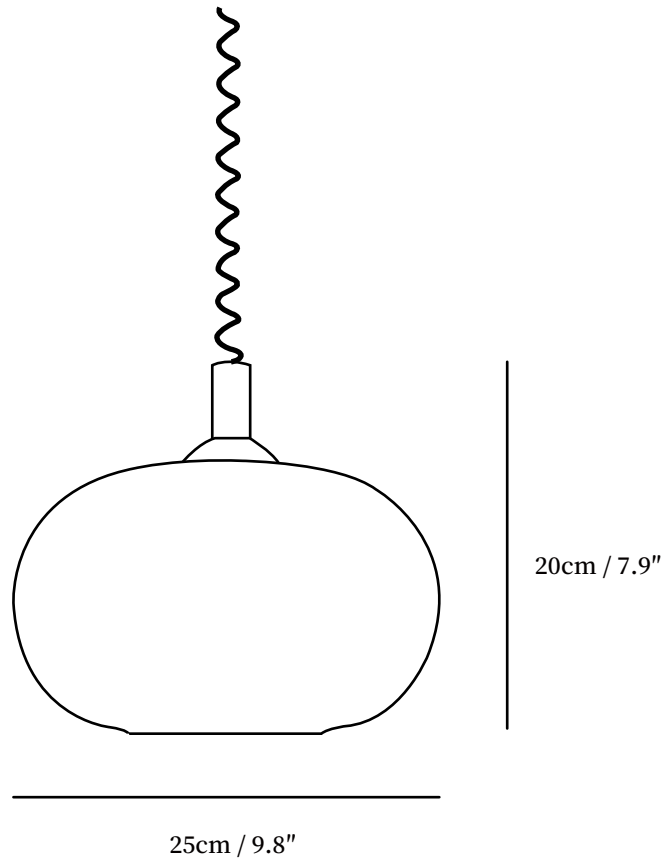

## SPECIFICATION DETAILS

\*For custom options, consult factory for details

<b>Fixture Dimensions</b>	Ø 9.8" x H 7.9"
<b>Light source</b>	E27
<b>Wattage</b>	Max 40W
<b>Voltage</b>	AC 110-240V
<b>Color Temperature</b>	Based on the purchase of light bulbs
<b>CRI(Ra)</b>	80CRI
<b>Mounting</b>	Ceiling
<b>Driver Required</b>	NO
<b>Optional Color Temps</b>	Buy bulbs as needed
<b>LED Rated Life</b>	Based on bulb life (we do not supply bulbs)
<b>Dimming</b>	Dimming is not supported
<b>Finishes</b>	Metal, Glass.
<b>Glass Details</b>	White.
<b>Material</b>	Metal, Glass.
<b>Wire Length</b>	59"
<b>Wire Type</b>	Black Coaxial Wire