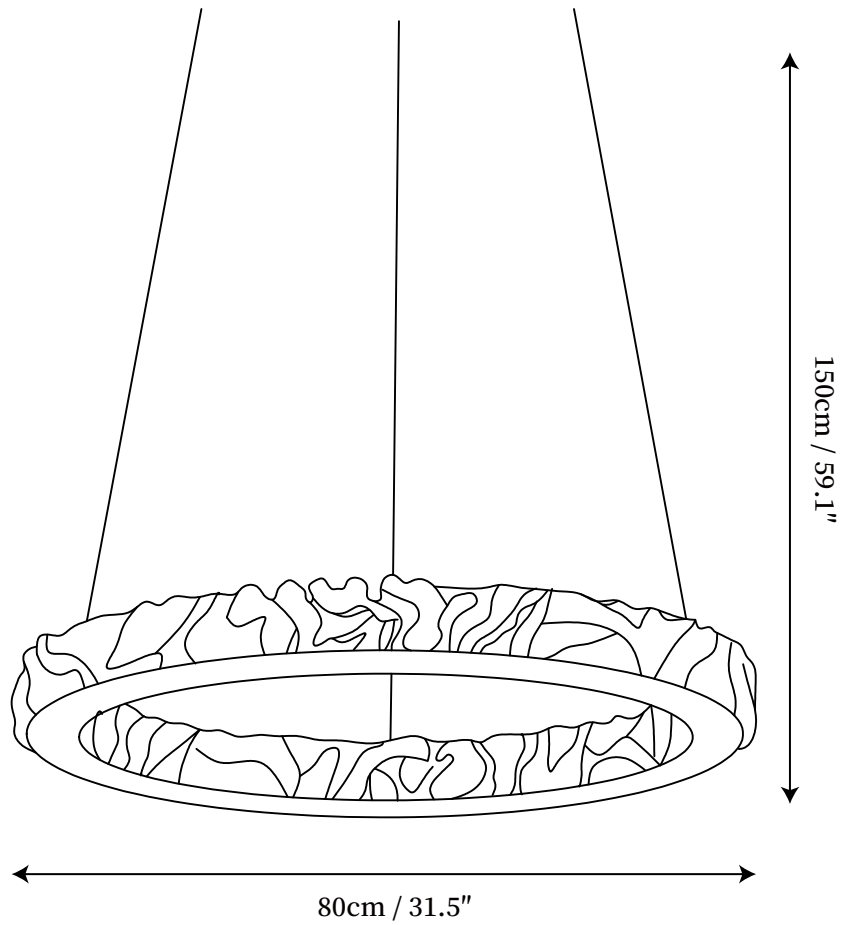

SPECIFICATION SHEET

SPECIFICATION DETAILS

*For custom options, consult factory for details

Fixture Dimensions	D 31.5" x H 59.1"
Light source	Integrated LED
Wattage	~5 W
Voltage	AC 110-240V
Color Temperature	3000K
CRI(Ra)	80CRI
Mounting	Ceiling
Driver Required	Yes
Optional Color Temps	Warm Light (3000K), Neutral Light (4500K), Cool Light (6000K)
LED Rated Life	30000 hours
Dimming	Dimming is not supported
Finishes	White, Black, Red.
Shade Details	White.
Material	Metal, Acrylic.
Wire Length	No
Wire Type	No