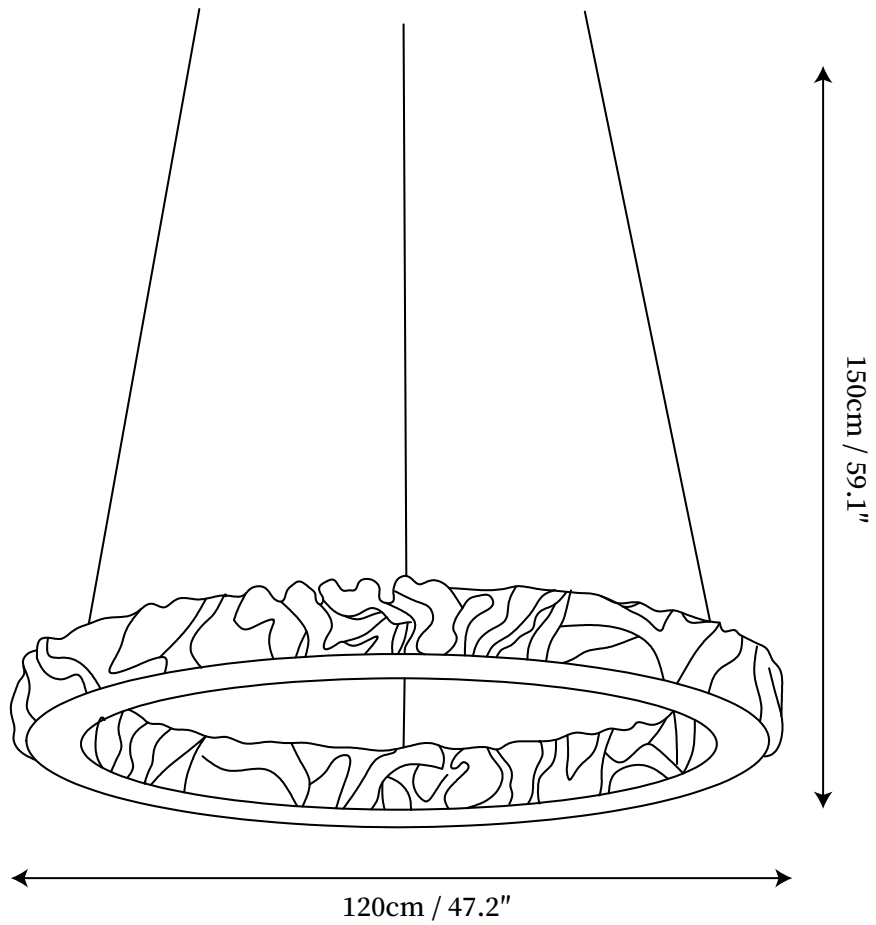

SPECIFICATION SHEET

SPECIFICATION DETAILS

*For custom options, consult factory for details

Fixture Dimensions	D 47.2" x H 59.1"
Light source	Integrated LED
Wattage	~5 W
Voltage	AC 110-240V
Color Temperature	3000K
CRI(Ra)	80CRI
Mounting	Ceiling
Driver Required	Yes
Optional Color Temps	Warm Light (3000K), Neutral Light (4500K), Cool Light (6000K)
LED Rated Life	30000 hours
Dimming	Dimming is not supported
Finishes	White, Black, Red.
Shade Details	White.
Material	Metal, Acrylic.
Wire Length	No
Wire Type	No