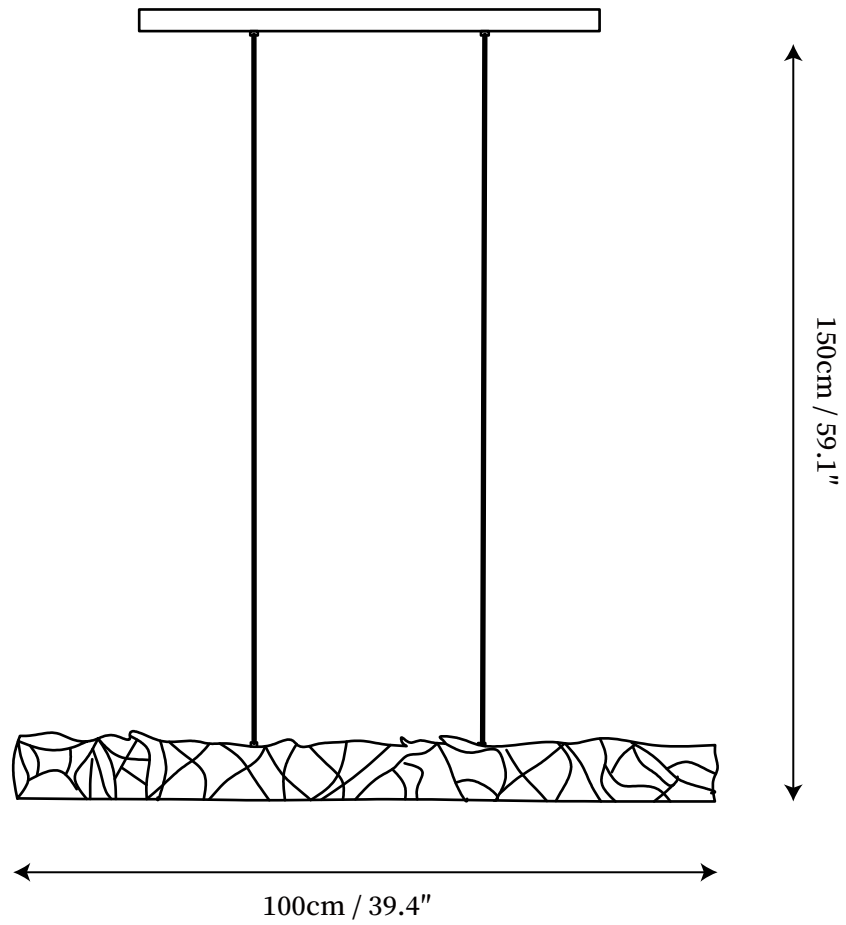

SPECIFICATION SHEET

SPECIFICATION DETAILS

*For custom options, consult factory for details

Fixture Dimensions	D 31.5" x H 59.1"
Light source	Integrated LED
Wattage	~5 W
Voltage	AC 110-240V
Color Temperature	3000K
CRI(Ra)	80CRI
Mounting	Ceiling
Driver Required	Yes
Optional Color Temps	Warm Light (3000K), Neutral Light (4500K), Cool Light (6000K)
LED Rated Life	30000 hours
Dimming	Dimming is not supported
Finishes	White, Black, Red.
Shade Details	White.
Material	Metal, Acrylic.
Wire Length	No
Wire Type	No

SPECIFICATION SHEET

SPECIFICATION DETAILS

*For custom options, consult factory for details

Fixture Dimensions	D 39.4" x H 59.1"
Light source	Integrated LED
Wattage	~5 W
Voltage	AC 110-240V
Color Temperature	3000K
CRI(Ra)	80CRI
Mounting	Ceiling
Driver Required	Yes
Optional Color Temps	Warm Light (3000K), Neutral Light (4500K), Cool Light (6000K)
LED Rated Life	30000 hours
Dimming	Dimming is not supported
Finishes	White, Black, Red.
Shade Details	White.
Material	Metal, Acrylic.
Wire Length	No
Wire Type	No

SPECIFICATION SHEET

SPECIFICATION DETAILS

*For custom options, consult factory for details

Fixture Dimensions	D 63.0" x H 59.1"
Light source	Integrated LED
Wattage	~5 W
Voltage	AC 110-240V
Color Temperature	3000K
CRI(Ra)	80CRI
Mounting	Ceiling
Driver Required	Yes
Optional Color Temps	Warm Light (3000K), Neutral Light (4500K), Cool Light (6000K)
LED Rated Life	30000 hours
Dimming	Dimming is not supported
Finishes	White, Black, Red.
Shade Details	White.
Material	Metal, Acrylic.
Wire Length	No
Wire Type	No