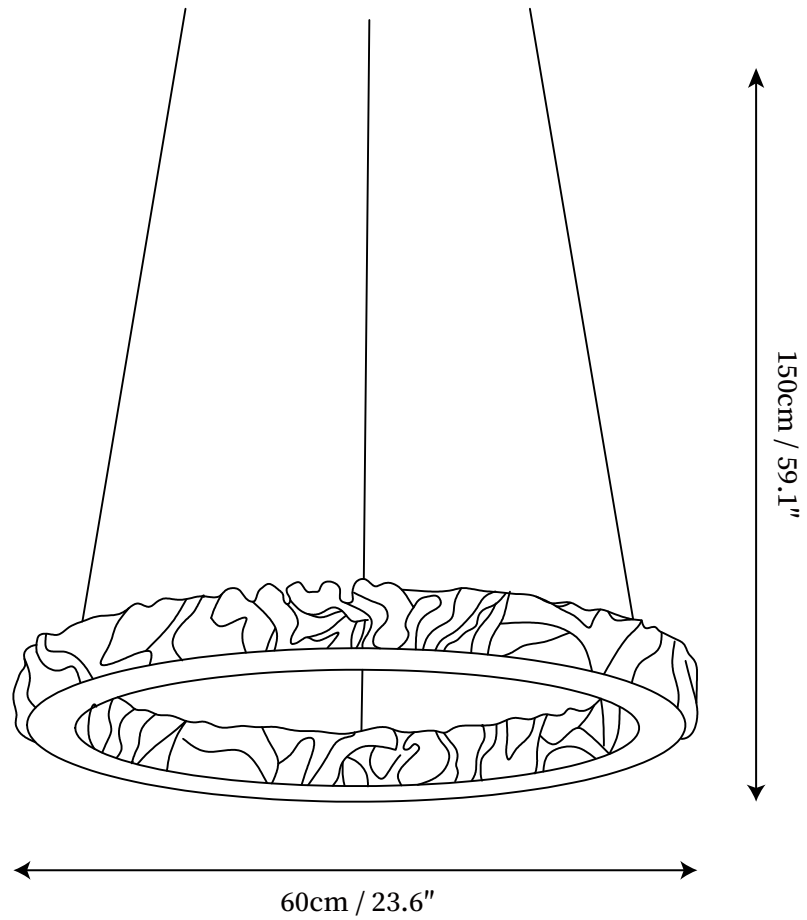

SPECIFICATION SHEET

SPECIFICATION DETAILS

*For custom options, consult factory for details

Fixture Dimensions	D 23.6" x H 59.1"
Light source	Integrated LED
Wattage	~5 W
Voltage	AC 110-240V
Color Temperature	3000K
CRI(Ra)	80CRI
Mounting	Ceiling
Driver Required	Yes
Optional Color Temps	Warm Light (3000K), Neutral Light (4500K), Cool Light (6000K)
LED Rated Life	30000 hours
Dimming	Dimming is not supported
Finishes	White, Black, Red.
Shade Details	White.
Material	Metal, Acrylic.
Wire Length	No
Wire Type	No