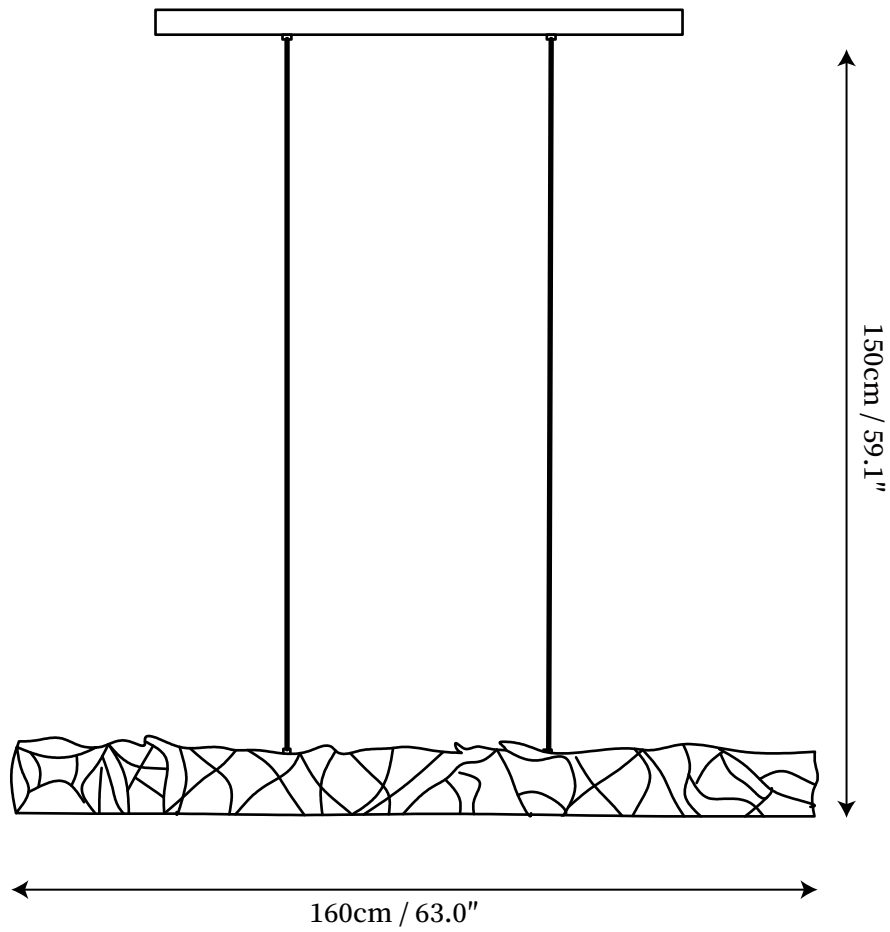

SPECIFICATION SHEET

SPECIFICATION DETAILS

*For custom options, consult factory for details

Fixture Dimensions	D 31.5" x H 59.1"
Light source	Integrated LED
Wattage	~5 W
Voltage	AC 110-240V
Color Temperature	3000K
CRI(Ra)	80CRI
Mounting	Ceiling
Driver Required	Yes
Optional Color Temps	Warm Light (3000K), Neutral Light (4500K), Cool Light (6000K)
LED Rated Life	30000 hours
Dimming	Dimming is not supported
Finishes	White, Black, Red.
Shade Details	White.
Material	Metal, Acrylic.
Wire Length	No
Wire Type	No

SPECIFICATION SHEET

SPECIFICATION DETAILS

*For custom options, consult factory for details

Fixture Dimensions	D 39.4" x H 59.1"
Light source	Integrated LED
Wattage	~5 W
Voltage	AC 110-240V
Color Temperature	3000K
CRI(Ra)	80CRI
Mounting	Ceiling
Driver Required	Yes
Optional Color Temps	Warm Light (3000K), Neutral Light (4500K), Cool Light (6000K)
LED Rated Life	30000 hours
Dimming	Dimming is not supported
Finishes	White, Black, Red.
Shade Details	White.
Material	Metal, Acrylic.
Wire Length	No
Wire Type	No

SPECIFICATION SHEET

SPECIFICATION DETAILS

*For custom options, consult factory for details

Fixture Dimensions	D 63.0" x H 59.1"
Light source	Integrated LED
Wattage	~5 W
Voltage	AC 110-240V
Color Temperature	3000K
CRI(Ra)	80CRI
Mounting	Ceiling
Driver Required	Yes
Optional Color Temps	Warm Light (3000K), Neutral Light (4500K), Cool Light (6000K)
LED Rated Life	30000 hours
Dimming	Dimming is not supported
Finishes	White, Black, Red.
Shade Details	White.
Material	Metal, Acrylic.
Wire Length	No
Wire Type	No