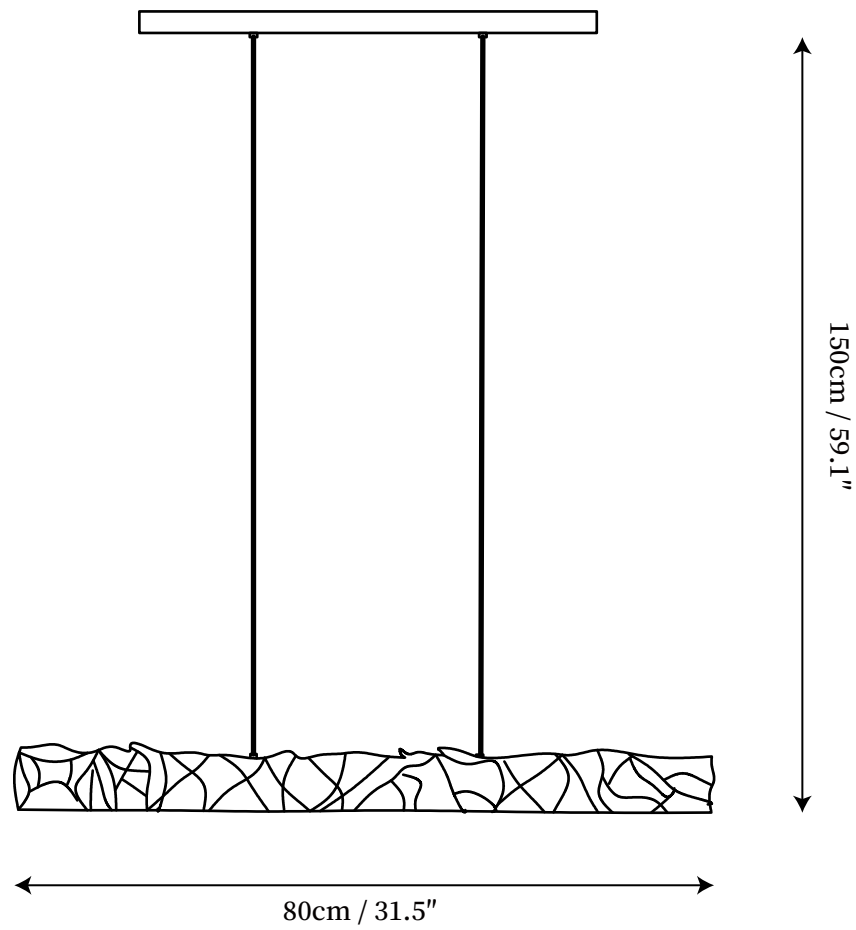

SPECIFICATION SHEET

SPECIFICATION DETAILS

*For custom options, consult factory for details

Fixture Dimensions	D 31.5" x H 59.1"
Light source	Integrated LED
Wattage	~5 W
Voltage	AC 110-240V
Color Temperature	3000K
CRI(Ra)	80CRI
Mounting	Ceiling
Driver Required	Yes
Optional Color Temps	Warm Light (3000K), Neutral Light (4500K), Cool Light (6000K)
LED Rated Life	30000 hours
Dimming	Dimming is not supported
Finishes	White, Black, Red.
Shade Details	White.
Material	Metal, Acrylic.
Wire Length	No
Wire Type	No

SPECIFICATION SHEET

SPECIFICATION DETAILS

*For custom options, consult factory for details

Fixture Dimensions	D 39.4" x H 59.1"
Light source	Integrated LED
Wattage	~5 W
Voltage	AC 110-240V
Color Temperature	3000K
CRI(Ra)	80CRI
Mounting	Ceiling
Driver Required	Yes
Optional Color Temps	Warm Light (3000K), Neutral Light (4500K), Cool Light (6000K)
LED Rated Life	30000 hours
Dimming	Dimming is not supported
Finishes	White, Black, Red.
Shade Details	White.
Material	Metal, Acrylic.
Wire Length	No
Wire Type	No

SPECIFICATION SHEET

SPECIFICATION DETAILS

*For custom options, consult factory for details

Fixture Dimensions	D 63.0" x H 59.1"
Light source	Integrated LED
Wattage	~5 W
Voltage	AC 110-240V
Color Temperature	3000K
CRI(Ra)	80CRI
Mounting	Ceiling
Driver Required	Yes
Optional Color Temps	Warm Light (3000K), Neutral Light (4500K), Cool Light (6000K)
LED Rated Life	30000 hours
Dimming	Dimming is not supported
Finishes	White, Black, Red.
Shade Details	White.
Material	Metal, Acrylic.
Wire Length	No
Wire Type	No