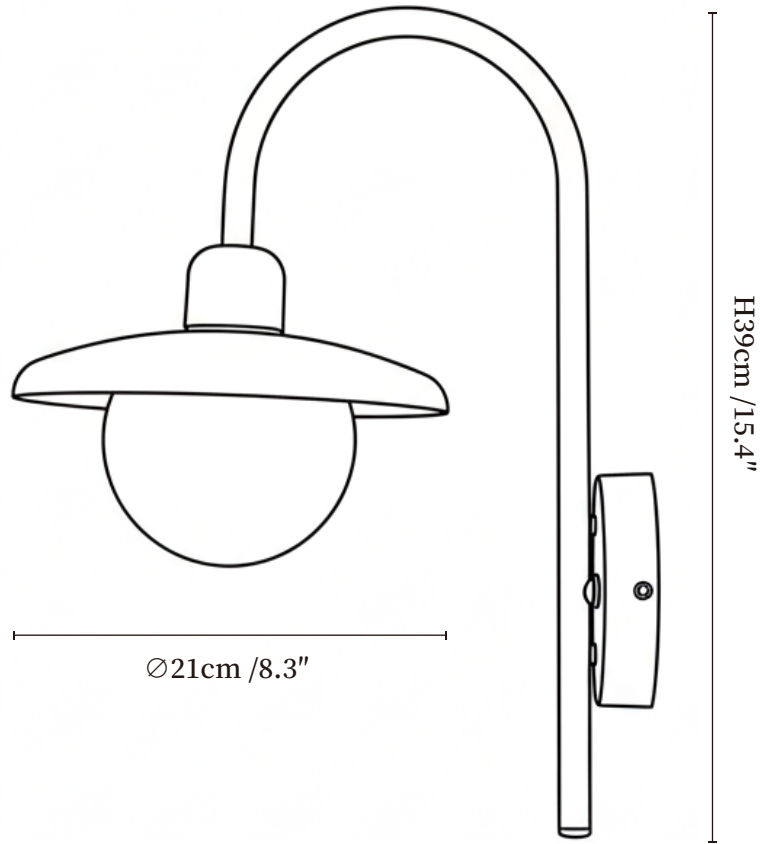

SPECIFICATION SHEET

SPECIFICATION DETAILS

*For custom options, consult factory for details

Fixture Dimensions	Ø 8.3" x H 15.4"
Light source	Integrated LED
Wattage	~5 Watts
Voltage	AC 110-240V (Wired version) / DC 3.2V (Solar-powered version).
Dimming	Not supported
CRI(Ra)	90+CRI
Moisture resistance	IP 65 moisture-proof grade, waterproof, do not immerse in water.
LED Rated Life	30000 hours
Color Temperature	Warm Light (3000K), Neutral Light (4000K), Cool Light (6000K)
Control method	Compatible with common wall switches (not included), or remote control dimmer switch.
Finishes	Black & White.
Shade Details	Black & White.
Material	Stainless steel, Acrylic