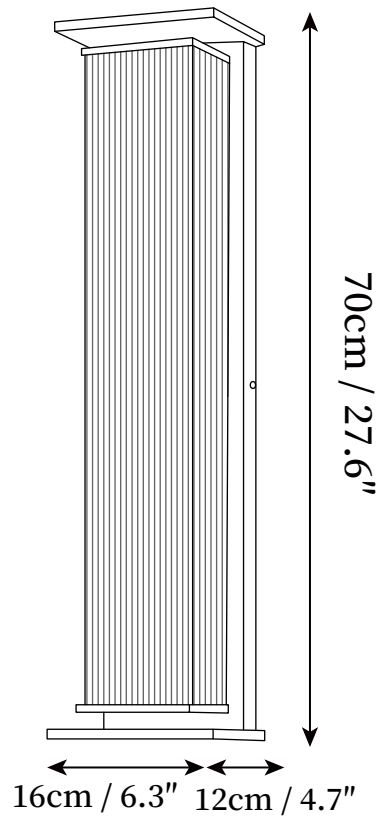

SPECIFICATION SHEET

SPECIFICATION DETAILS

*For custom options, consult factory for details

Fixture Dimensions	L 6.3" x W 4.7" x H 13.8"
Light source	Integrated LED
Wattage	~15 Watts
Voltage	AC 110-240V (Wired version).
Dimming	Not supported
CRI(Ra)	90+CRI
Moisture resistance	IP 65 moisture-proof grade, waterproof, do not immerse in water.
LED Rated Life	30000 hours
Color Temperature	Warm Light (3000K), Neutral Light (4000K), Cool Light (6000K)
Control method	Compatible with common wall switches (not included), or remote control dimmer switch.
Finishes	Black.
Shade Details	Clear.
Material	Metal, Iron, Acrylic.

SPECIFICATION SHEET

SPECIFICATION DETAILS

*For custom options, consult factory for details

Fixture Dimensions	L 6.3" x W 4.7" x H 19.7"
Light source	Integrated LED
Wattage	~15 Watts
Voltage	AC 110-240V (Wired version).
Dimming	Not supported
CRI(Ra)	90+CRI
Moisture resistance	IP 65 moisture-proof grade, waterproof, do not immerse in water.
LED Rated Life	30000 hours
Color Temperature	Warm Light (3000K), Neutral Light (4000K), Cool Light (6000K)
Control method	Compatible with common wall switches (not included), or remote control dimmer switch.
Finishes	Black.
Shade Details	Clear.
Material	Metal, Iron, Acrylic.

SPECIFICATION SHEET

SPECIFICATION DETAILS

*For custom options, consult factory for details

Fixture Dimensions	L 6.3" x W 4.7" x H 27.6"
Light source	Integrated LED
Wattage	~15 Watts
Voltage	AC 110-240V (Wired version).
Dimming	Not supported
CRI(Ra)	90+CRI
Moisture resistance	IP 65 moisture-proof grade, waterproof, do not immerse in water.
LED Rated Life	30000 hours
Color Temperature	Warm Light (3000K), Neutral Light (4000K), Cool Light (6000K)
Control method	Compatible with common wall switches (not included), or remote control dimmer switch.
Finishes	Black.
Shade Details	Clear.
Material	Metal, Iron, Acrylic.