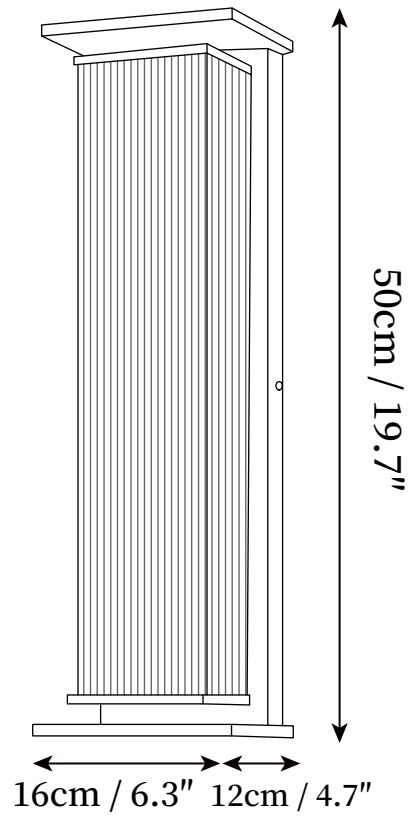

SPECIFICATION SHEET

SPECIFICATION DETAILS

*For custom options, consult factory for details

Fixture Dimensions	L 6.3" x W 4.7" x H 13.8"
Light source	Integrated LED
Wattage	~15 Watts
Voltage	AC 110-240V (Wired version).
Dimming	Not supported
CRI(Ra)	90+CRI
Moisture resistance	IP 65 moisture-proof grade, waterproof, do not immerse in water.
LED Rated Life	30000 hours
Color Temperature	Warm Light (3000K), Neutral Light (4000K), Cool Light (6000K)
Control method	Compatible with common wall switches (not included), or remote control dimmer switch.
Finishes	Black.
Shade Details	Clear.
Material	Metal, Iron, Acrylic.

SPECIFICATION SHEET

SPECIFICATION DETAILS

*For custom options, consult factory for details

Fixture Dimensions	L 6.3" x W 4.7" x H 19.7"
Light source	Integrated LED
Wattage	~15 Watts
Voltage	AC 110-240V (Wired version).
Dimming	Not supported
CRI(Ra)	90+CRI
Moisture resistance	IP 65 moisture-proof grade, waterproof, do not immerse in water.
LED Rated Life	30000 hours
Color Temperature	Warm Light (3000K), Neutral Light (4000K), Cool Light (6000K)
Control method	Compatible with common wall switches (not included), or remote control dimmer switch.
Finishes	Black.
Shade Details	Clear.
Material	Metal, Iron, Acrylic.

SPECIFICATION SHEET

SPECIFICATION DETAILS

*For custom options, consult factory for details

Fixture Dimensions	L 6.3" x W 4.7" x H 27.6"
Light source	Integrated LED
Wattage	~15 Watts
Voltage	AC 110-240V (Wired version).
Dimming	Not supported
CRI(Ra)	90+CRI
Moisture resistance	IP 65 moisture-proof grade, waterproof, do not immerse in water.
LED Rated Life	30000 hours
Color Temperature	Warm Light (3000K), Neutral Light (4000K), Cool Light (6000K)
Control method	Compatible with common wall switches (not included), or remote control dimmer switch.
Finishes	Black.
Shade Details	Clear.
Material	Metal, Iron, Acrylic.