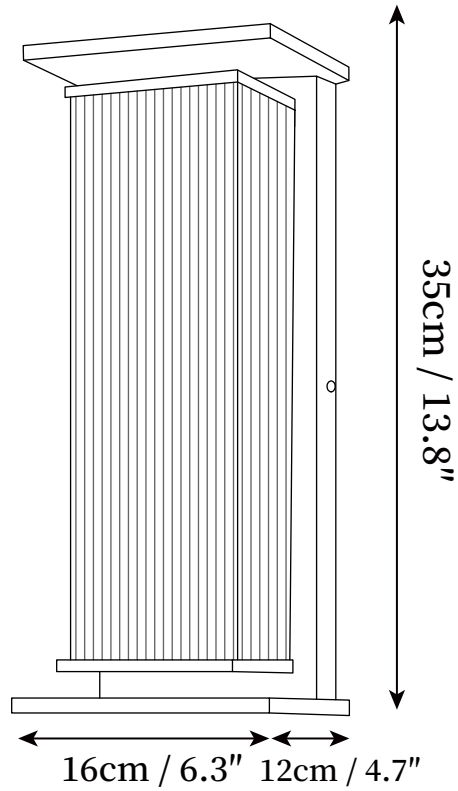

SPECIFICATION SHEET

SPECIFICATION DETAILS

*For custom options, consult factory for details

Fixture Dimensions	L 6.3" x W 4.7" x H 13.8"
Light source	Integrated LED
Wattage	~15 Watts
Voltage	AC 110-240V (Wired version).
Dimming	Not supported
CRI(Ra)	90+CRI
Moisture resistance	IP 65 moisture-proof grade, waterproof, do not immerse in water.
LED Rated Life	30000 hours
Color Temperature	Warm Light (3000K), Neutral Light (4000K), Cool Light (6000K)
Control method	Compatible with common wall switches (not included), or remote control dimmer switch.
Finishes	Black.
Shade Details	Clear.
Material	Metal, Iron, Acrylic.

SPECIFICATION SHEET

SPECIFICATION DETAILS

*For custom options, consult factory for details

Fixture Dimensions	L 6.3" x W 4.7" x H 19.7"
Light source	Integrated LED
Wattage	~15 Watts
Voltage	AC 110-240V (Wired version).
Dimming	Not supported
CRI(Ra)	90+CRI
Moisture resistance	IP 65 moisture-proof grade, waterproof, do not immerse in water.
LED Rated Life	30000 hours
Color Temperature	Warm Light (3000K), Neutral Light (4000K), Cool Light (6000K)
Control method	Compatible with common wall switches (not included), or remote control dimmer switch.
Finishes	Black.
Shade Details	Clear.
Material	Metal, Iron, Acrylic.

SPECIFICATION SHEET

SPECIFICATION DETAILS

*For custom options, consult factory for details

Fixture Dimensions	L 6.3" x W 4.7" x H 27.6"
Light source	Integrated LED
Wattage	~15 Watts
Voltage	AC 110-240V (Wired version).
Dimming	Not supported
CRI(Ra)	90+CRI
Moisture resistance	IP 65 moisture-proof grade, waterproof, do not immerse in water.
LED Rated Life	30000 hours
Color Temperature	Warm Light (3000K), Neutral Light (4000K), Cool Light (6000K)
Control method	Compatible with common wall switches (not included), or remote control dimmer switch.
Finishes	Black.
Shade Details	Clear.
Material	Metal, Iron, Acrylic.