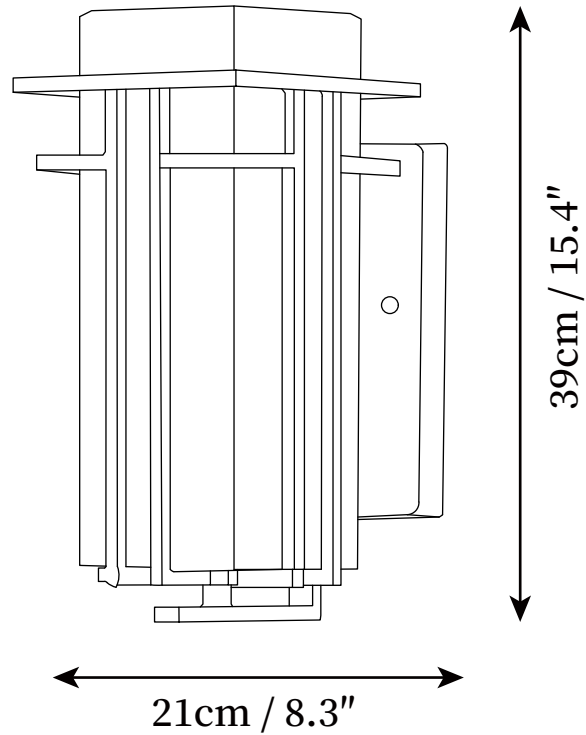

## SPECIFICATION DETAILS

\*For custom options, consult factory for details

<b>Fixture Dimensions</b>	L 7.1" x W 5.9" x H 12.2" L 8.3" x W 6.7" x H 15.4"
<b>Light source</b>	E26 or E27 (bulb not included)
<b>Wattage</b>	MAX 40W incandescent bulb or LED equivalent.
<b>Voltage</b>	AC 110-240V
<b>Mounting</b>	Hardwired.
<b>Dimming</b>	Compatible with dimmable bulbs (bulb not included)
<b>Control method</b>	Compatible with common wall switches (not included)
<b>Finishes</b>	Black.
<b>Shade Details</b>	Black.
<b>Material</b>	Iron, Glass.