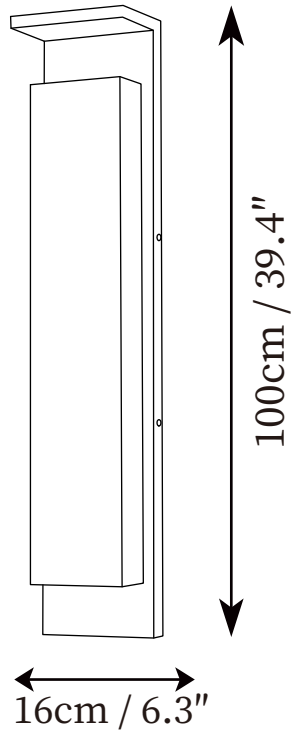

## SPECIFICATION DETAILS

\*For custom options, consult factory for details

<b>Fixture Dimensions</b>	L 6.3" x W 4.3" x H 19.7" L 7.1" x W 4.7" x H 27.6" L 7.1" x W 4.7" x H 37.4"
<b>Light source</b>	Integrated LED
<b>Wattage</b>	~5 Watts
<b>Voltage</b>	AC 110-240V
<b>Dimming</b>	Not supported
<b>CRI(Ra)</b>	90+CRI
<b>Mounting</b>	Hardwired.
<b>LED Rated Life</b>	30000 hours
<b>Color Temperature</b>	Warm Light (3000K), Neutral Light (4000K), Cool Light (6000K)
<b>Control method</b>	Compatible with common wall switches (
<b>Finishes</b>	Black & White.
<b>Shade Details</b>	White.
<b>Material</b>	Stainless Steel, Resin.

## SPECIFICATION DETAILS

\*For custom options, consult factory for details

<b>Fixture Dimensions</b>	L 6.3" x W 4.7" x H 23.6" L 6.3" x W 4.7" x H 31.5" L 6.3" x W 4.7" x H 39.4"
<b>Light source</b>	Integrated LED
<b>Wattage</b>	~5 Watts
<b>Voltage</b>	AC 110-240V
<b>Dimming</b>	Not supported
<b>CRI(Ra)</b>	90+CRI
<b>Mounting</b>	Hardwired.
<b>LED Rated Life</b>	30000 hours
<b>Color Temperature</b>	Warm Light (3000K), Neutral Light (4000K), Cool Light (6000K)
<b>Control method</b>	Compatible with common wall switches (
<b>Finishes</b>	Black & White.
<b>Shade Details</b>	White.
<b>Material</b>	Stainless Steel, Resin.