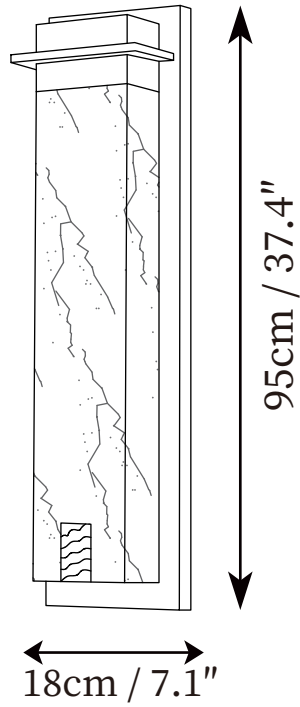

## SPECIFICATION DETAILS

\*For custom options, consult factory for details

<b>Fixture Dimensions</b>	L 6.3" x W 4.3" x H 19.7" L 7.1" x W 4.7" x H 27.6" L 7.1" x W 4.7" x H 37.4"
<b>Light source</b>	Integrated LED
<b>Wattage</b>	~5 Watts
<b>Voltage</b>	AC 110-240V
<b>Dimming</b>	Not supported
<b>CRI(Ra)</b>	90+CRI
<b>Mounting</b>	Hardwired.
<b>LED Rated Life</b>	30000 hours
<b>Color Temperature</b>	Warm Light (3000K), Neutral Light (4000K), Cool Light (6000K)
<b>Control method</b>	Compatible with common wall switches (
<b>Finishes</b>	Black & White.
<b>Shade Details</b>	White.
<b>Material</b>	Stainless Steel, Resin.

## SPECIFICATION DETAILS

\*For custom options, consult factory for details

<b>Fixture Dimensions</b>	L 6.3" x W 4.7" x H 23.6" L 6.3" x W 4.7" x H 31.5" L 6.3" x W 4.7" x H 39.4"
<b>Light source</b>	Integrated LED
<b>Wattage</b>	~5 Watts
<b>Voltage</b>	AC 110-240V
<b>Dimming</b>	Not supported
<b>CRI(Ra)</b>	90+CRI
<b>Mounting</b>	Hardwired.
<b>LED Rated Life</b>	30000 hours
<b>Color Temperature</b>	Warm Light (3000K), Neutral Light (4000K), Cool Light (6000K)
<b>Control method</b>	Compatible with common wall switches (
<b>Finishes</b>	Black & White.
<b>Shade Details</b>	White.
<b>Material</b>	Stainless Steel, Resin.