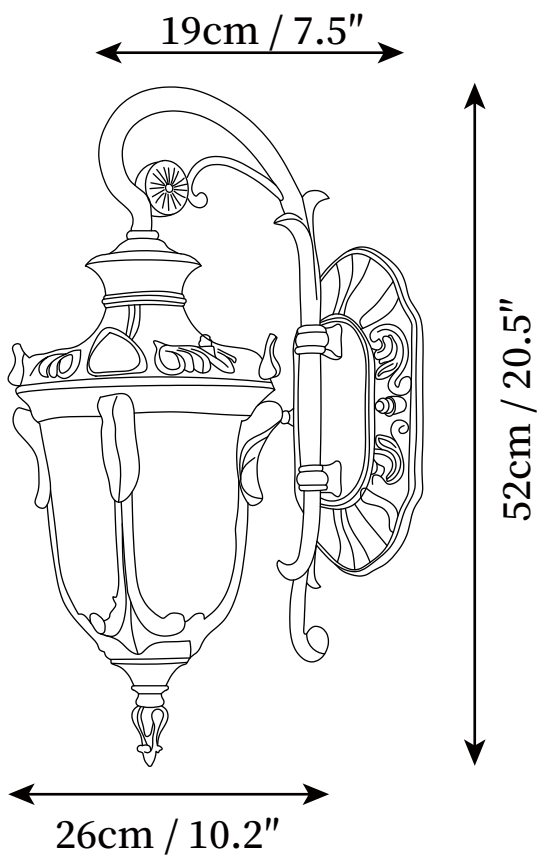

# SPECIFICATION SHEET

---

## SPECIFICATION DETAILS

\*For custom options, consult factory for details

<b>Fixture Dimensions</b>	L 9.1" x W 6.3" x H 16.9" L 10.2" x W 7.5" x H 20.5"
<b>Light source</b>	E26 or E27 (bulb not included)
<b>Wattage</b>	MAX 40W incandescent bulb or LED equivalent.
<b>Voltage</b>	AC 110-240V
<b>Mounting</b>	Hardwired.
<b>Dimming</b>	Compatible with dimmable bulbs (bulb not included)
<b>Control method</b>	Compatible with common wall switches(not included)
<b>Finishes</b>	Black, Brass.
<b>Shade Details</b>	Black, Brass.
<b>Material</b>	Brass, Glass.