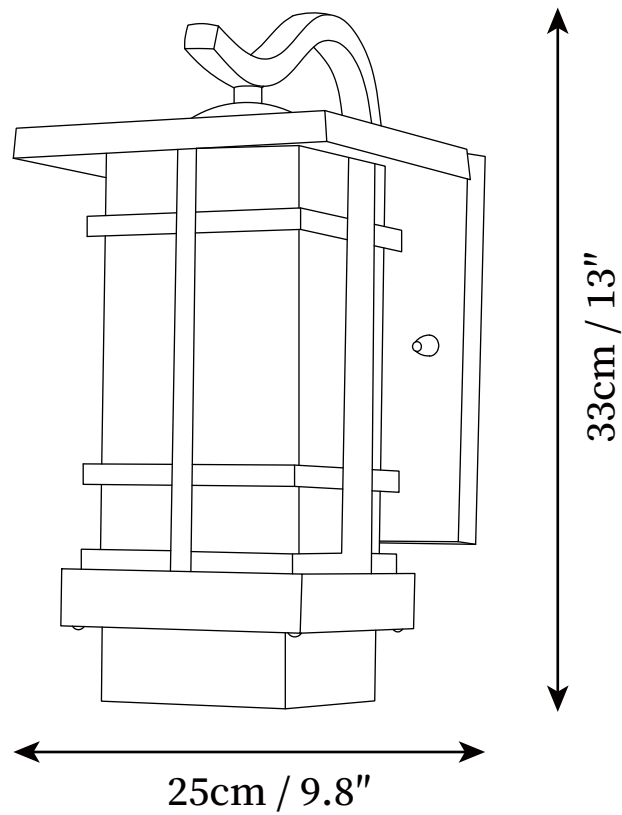

## SPECIFICATION DETAILS

\*For custom options, consult factory for details

<b>Fixture Dimensions</b>	L 9.8" x W 4.3" x H 13"
<b>Light source</b>	E26 or E27 (bulb not included)
<b>Wattage</b>	MAX 40W incandescent bulb or LED equivalent.
<b>Voltage</b>	AC 110-240V
<b>Mounting</b>	Hardwired.
<b>Dimming</b>	Compatible with dimmable bulbs (bulb not included)
<b>Control method</b>	Compatible with common wall switches (not included)
<b>Finishes</b>	Black.
<b>Shade Details</b>	Black.
<b>Material</b>	Aluminum, Glass.