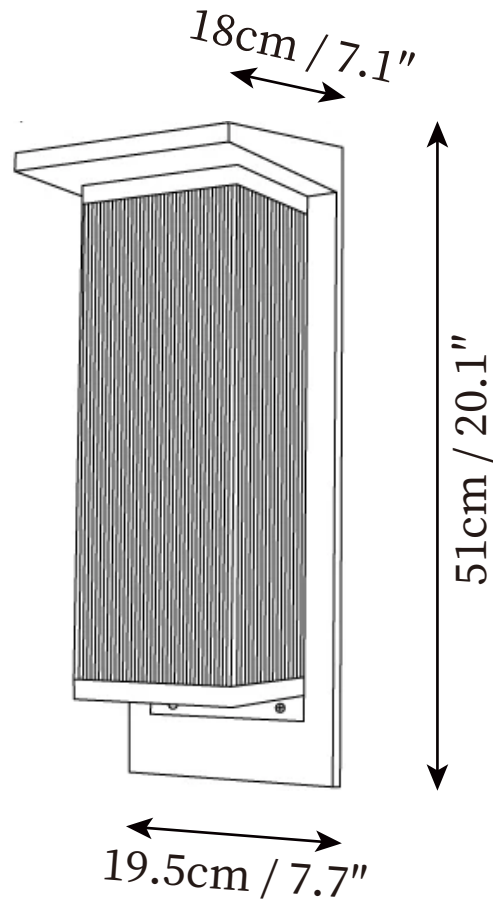

SPECIFICATION SHEET

SPECIFICATION DETAILS

*For custom options, consult factory for details

Fixture Dimensions	L 7.7" x W 7.1" x H 20.1"
Light source	Integrated LED
Wattage	~5 Watts
Voltage	AC 110-240V (Wired version) / DC 3.2V (Solar-powered version).
Dimming	Not supported
CRI(Ra)	90+CRI
Moisture resistance	IP 65 moisture-proof grade, waterproof, do not immerse in water.
LED Rated Life	30000 hours
Color Temperature	Warm Light (3000K), Neutral Light (4000K), Cool Light (6000K)
Control method	Compatible with common wall switches (not included), or remote control dimmer switch.
Finishes	Black
Shade Details	Clear
Material	Stainless steel, Acrylic.