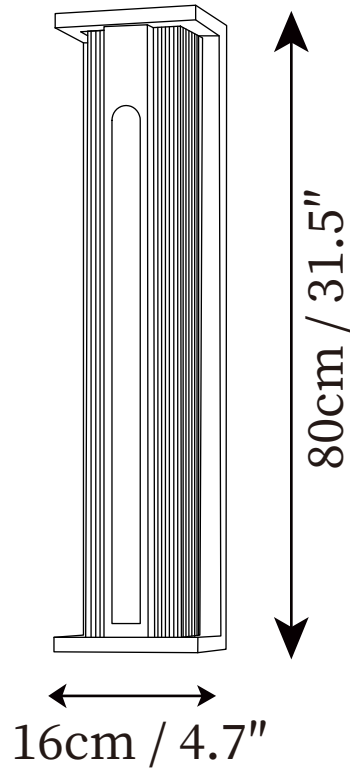

SPECIFICATION SHEET

SPECIFICATION DETAILS

*For custom options, consult factory for details

Fixture Dimensions	L 6.3" x W 4.7" x H 23.6"
Light source	Integrated LED
Wattage	~5 Watts
Voltage	AC 110-240V (Wired version) / DC 3.2V (Solar-powered version).
Dimming	Not supported
CRI(Ra)	90+CRI
Moisture resistance	IP 65 moisture-proof grade, waterproof, do not immerse in water.
LED Rated Life	30000 hours
Color Temperature	Warm Light (3000K), Neutral Light (4000K), Cool Light (6000K)
Control method	Compatible with common wall switches (not included), or remote control dimmer switch.
Finishes	Black & Translucent.
Shade Details	Translucent.
Material	Stainless steel, Acrylic.

SPECIFICATION SHEET

SPECIFICATION DETAILS

*For custom options, consult factory for details

Fixture Dimensions	L 6.3" x W 4.7" x H 31.5"
Light source	Integrated LED
Wattage	~5 Watts
Voltage	AC 110-240V (Wired version) / DC 3.2V (Solar-powered version).
Dimming	Not supported
CRI(Ra)	90+CRI
Moisture resistance	IP 65 moisture-proof grade, waterproof, do not immerse in water.
LED Rated Life	30000 hours
Color Temperature	Warm Light (3000K), Neutral Light (4000K), Cool Light (6000K)
Control method	Compatible with common wall switches (not included), or remote control dimmer switch.
Finishes	Black & Translucent.
Shade Details	Translucent.
Material	Stainless steel, Acrylic.