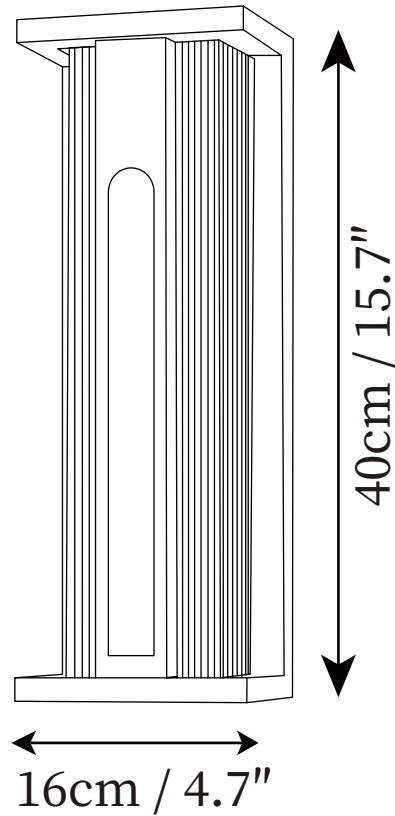

SPECIFICATION SHEET

SPECIFICATION DETAILS

*For custom options, consult factory for details

Fixture Dimensions	L 6.3" x W 4.7" x H 15.7"
Light source	Integrated LED
Wattage	~5 Watts
Voltage	AC 110-240V (Wired version) / DC 3.2V (Solar-powered version).
Dimming	Not supported
CRI(Ra)	90+CRI
Moisture resistance	IP 65 moisture-proof grade, waterproof, do not immerse in water.
LED Rated Life	30000 hours
Color Temperature	Warm Light (3000K), Neutral Light (4000K), Cool Light (6000K)
Control method	Compatible with common wall switches (not included), or remote control dimmer switch.
Finishes	Black & Translucent.
Shade Details	Translucent.
Material	Stainless steel, Acrylic.

SPECIFICATION SHEET

SPECIFICATION DETAILS

*For custom options, consult factory for details

Fixture Dimensions	L 6.3" x W 4.7" x H 23.6"
Light source	Integrated LED
Wattage	~5 Watts
Voltage	AC 110-240V (Wired version) / DC 3.2V (Solar-powered version).
Dimming	Not supported
CRI(Ra)	90+CRI
Moisture resistance	IP 65 moisture-proof grade, waterproof, do not immerse in water.
LED Rated Life	30000 hours
Color Temperature	Warm Light (3000K), Neutral Light (4000K), Cool Light (6000K)
Control method	Compatible with common wall switches (not included), or remote control dimmer switch.
Finishes	Black & Translucent.
Shade Details	Translucent.
Material	Stainless steel, Acrylic.