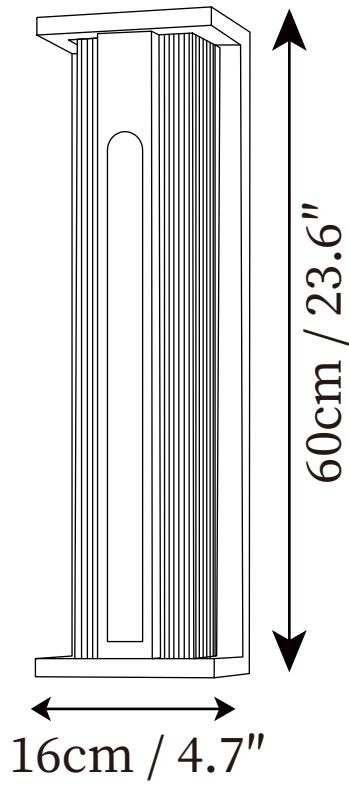

SPECIFICATION SHEET

SPECIFICATION DETAILS

*For custom options, consult factory for details

Fixture Dimensions	L 6.3" x W 4.7" x H 15.7"
Light source	Integrated LED
Wattage	~5 Watts
Voltage	AC 110-240V (Wired version) / DC 3.2V (Solar-powered version).
Dimming	Not supported
CRI(Ra)	90+CRI
Moisture resistance	IP 65 moisture-proof grade, waterproof, do not immerse in water.
LED Rated Life	30000 hours
Color Temperature	Warm Light (3000K), Neutral Light (4000K), Cool Light (6000K)
Control method	Compatible with common wall switches (not included), or remote control dimmer switch.
Finishes	Black & Translucent.
Shade Details	Translucent.
Material	Stainless steel, Acrylic.

SPECIFICATION SHEET

SPECIFICATION DETAILS

*For custom options, consult factory for details

Fixture Dimensions	L 6.3" x W 4.7" x H 23.6"
Light source	Integrated LED
Wattage	~5 Watts
Voltage	AC 110-240V (Wired version) / DC 3.2V (Solar-powered version).
Dimming	Not supported
CRI(Ra)	90+CRI
Moisture resistance	IP 65 moisture-proof grade, waterproof, do not immerse in water.
LED Rated Life	30000 hours
Color Temperature	Warm Light (3000K), Neutral Light (4000K), Cool Light (6000K)
Control method	Compatible with common wall switches (not included), or remote control dimmer switch.
Finishes	Black & Translucent.
Shade Details	Translucent.
Material	Stainless steel, Acrylic.