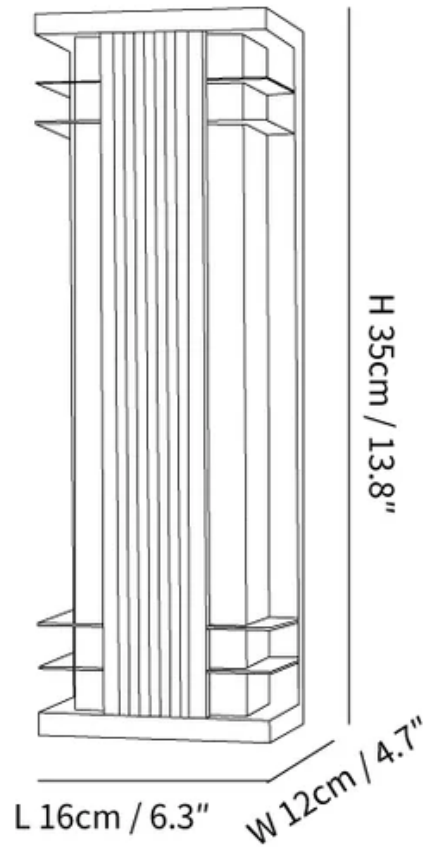

SPECIFICATION SHEET

SPECIFICATION DETAILS

*For custom options, consult factory for details

Fixture Dimmensions	L 6.3" x W 4.7" x H 13.8"
Light source	Integrated LED
Wattage	~ 5W
Voltage	AC 110-240V
Dimming	Not supported
CRI(Ra)	90+ CRI
Mounting	Hardwired.
LED Rated Life	30000 hours
Color Temperature	Warm Light (3000K), Neutral Light (4000K), Cool Light (6000K)
Control method	Compatible with common wall switches(not included).
Finishes	Black & Clear.
Shadow Details	Clear.
Material	Stainless steel, Acrylic.

SPECIFICATION SHEET

SPECIFICATION DETAILS

*For custom options, consult factory for details

Fixture Dimensions	L 6.3" x W 4.7" x H 27.6"
Light source	Integrated LED
Wattage	~ 5W
Voltage	AC 110-240V
Dimming	Not supported
CRI(Ra)	90+ CRI
Mounting	Hardwired.
LED Rated Life	30000 hours
Color Temperature	Warm Light (3000K), Neutral Light (4000K), Cool Light (6000K)
Control method	Compatible with common wall switches (not included).
Finishes	Black & Clear.
Shadow Details	Clear
Material	Stainless steel, Acrylic.

SPECIFICATION SHEET

SPECIFICATION DETAILS

*For custom options, consult factory for details

Fixture Dimensions	L 6.3" x W 4.7" x H 39.4"
Light source	Integrated LED
Wattage	~ 5W
Voltage	AC 110-240V
Dimming	Not supported
CRI(Ra)	90+ CRI
Mounting	Hardwired.
LED Rated Life	30000 hours
Color Temperature	Warm Light (3000K), Neutral Light (4000K), Cool Light (6000K)
Control method	Compatible with common wall switches (not included).
Finishes	Black & Clear.
Shadow Details	Clear
Material	Stainless steel, Acrylic.
