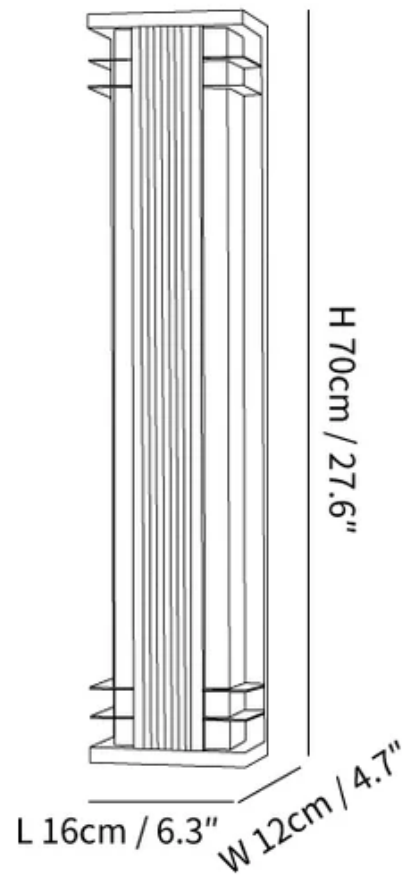

SPECIFICATION SHEET

SPECIFICATION DETAILS

*For custom options, consult factory for details

Fixture Dimmensions	L 6.3" x W 4.7" x H 13.8"
Light source	Integrated LED
Wattage	~ 5W
Voltage	AC 110-240V
Dimming	Not supported
CRI(Ra)	90+ CRI
Mounting	Hardwired.
LED Rated Life	30000 hours
Color Temperature	Warm Light (3000K), Neutral Light (4000K), Cool Light (6000K)
Control method	Compatible with common wall switches(not included).
Finishes	Black & Clear.
Shadow Details	Clear.
Material	Stainless steel, Acrylic.

SPECIFICATION SHEET

SPECIFICATION DETAILS

*For custom options, consult factory for details

Fixture Dimensions	L 6.3" x W 4.7" x H 27.6"
Light source	Integrated LED
Wattage	~ 5W
Voltage	AC 110-240V
Dimming	Not supported
CRI(Ra)	90+ CRI
Mounting	Hardwired.
LED Rated Life	30000 hours
Color Temperature	Warm Light (3000K), Neutral Light (4000K), Cool Light (6000K)
Control method	Compatible with common wall switches (not included).
Finishes	Black & Clear.
Shadow Details	Clear
Material	Stainless steel, Acrylic.

SPECIFICATION SHEET

SPECIFICATION DETAILS

*For custom options, consult factory for details

Fixture Dimensions	L 6.3" x W 4.7" x H 39.4"
Light source	Integrated LED
Wattage	~ 5W
Voltage	AC 110-240V
Dimming	Not supported
CRI(Ra)	90+ CRI
Mounting	Hardwired.
LED Rated Life	30000 hours
Color Temperature	Warm Light (3000K), Neutral Light (4000K), Cool Light (6000K)
Control method	Compatible with common wall switches (not included).
Finishes	Black & Clear.
Shadow Details	Clear
Material	Stainless steel, Acrylic.
