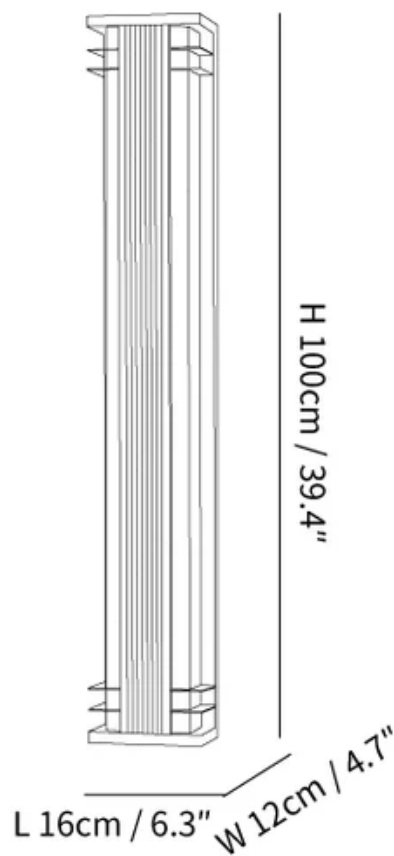

SPECIFICATION SHEET

SPECIFICATION DETAILS

*For custom options, consult factory for details

Fixture Dimmensions	L 6.3" x W 4.7" x H 13.8"
Light source	Integrated LED
Wattage	~ 5W
Voltage	AC 110-240V
Dimming	Not supported
CRI(Ra)	90+ CRI
Mounting	Hardwired.
LED Rated Life	30000 hours
Color Temperature	Warm Light (3000K), Neutral Light (4000K), Cool Light (6000K)
Control method	Compatible with common wall switches(not included).
Finishes	Black & Clear.
Shadow Details	Clear.
Material	Stainless steel, Acrylic.

SPECIFICATION SHEET

SPECIFICATION DETAILS

*For custom options, consult factory for details

Fixture Dimensions	L 6.3" x W 4.7" x H 27.6"
Light source	Integrated LED
Wattage	~ 5W
Voltage	AC 110-240V
Dimming	Not supported
CRI(Ra)	90+ CRI
Mounting	Hardwired.
LED Rated Life	30000 hours
Color Temperature	Warm Light (3000K), Neutral Light (4000K), Cool Light (6000K)
Control method	Compatible with common wall switches (not included).
Finishes	Black & Clear.
Shadow Details	Clear
Material	Stainless steel, Acrylic.

SPECIFICATION SHEET

SPECIFICATION DETAILS

*For custom options, consult factory for details

Fixture Dimensions	L 6.3" x W 4.7" x H 39.4"
Light source	Integrated LED
Wattage	~ 5W
Voltage	AC 110-240V
Dimming	Not supported
CRI(Ra)	90+ CRI
Mounting	Hardwired.
LED Rated Life	30000 hours
Color Temperature	Warm Light (3000K), Neutral Light (4000K), Cool Light (6000K)
Control method	Compatible with common wall switches (not included).
Finishes	Black & Clear.
Shadow Details	Clear
Material	Stainless steel, Acrylic.
