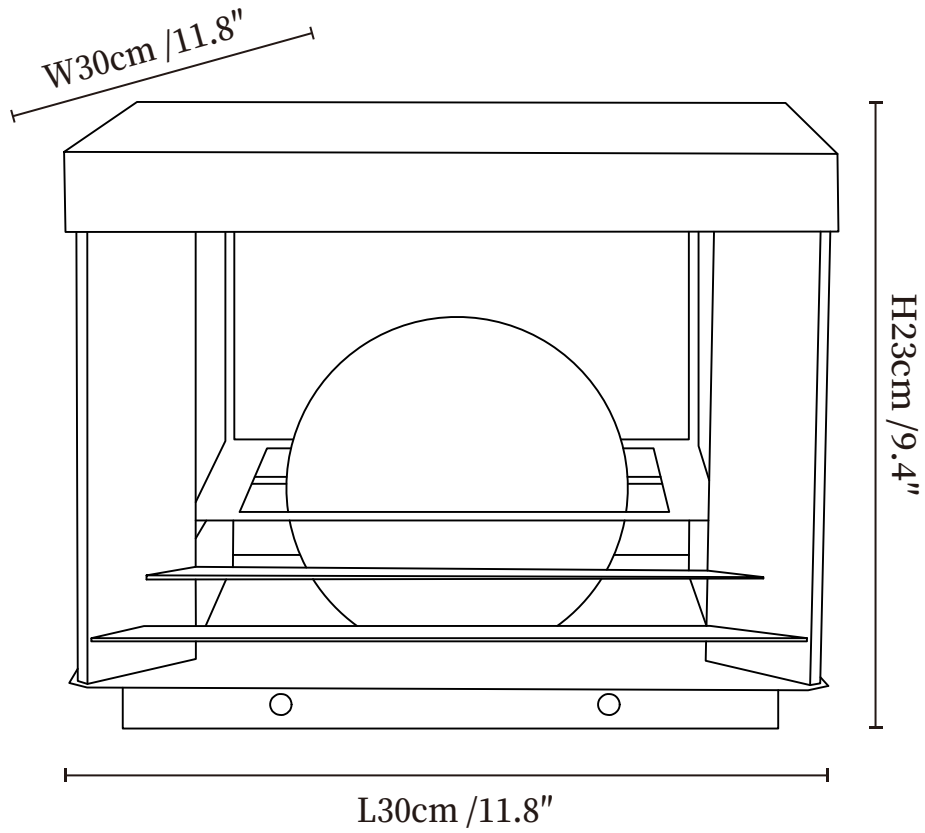

SPECIFICATION SHEET

SPECIFICATION DETAILS

*For custom options, consult factory for details

Fixture Dimensions	L 11.8" x W 11.8" x H 9.4"
Light source	Integrated LED
Wattage	~5 Watts
Voltage	AC 110-240V
Dimming	Not supported
CRI(Ra)	90+CRI
Moisture resistance	IP 65 moisture-proof grade, waterproof, do not immerse in water.
LED Rated Life	30000 hours
Color Temperature	Warm Light (3000K), Neutral Light (4000K), Cool Light (6000K)
Control method	Compatible with common wall switches (not included), or remote control dimmer switch.
Finishes	Black.
Shade Details	White.
Material	Aluminum, Glass.