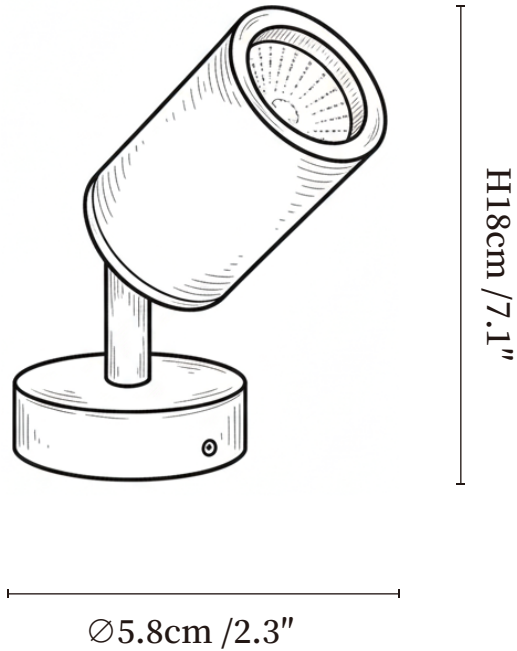

## SPECIFICATION DETAILS

\*For custom options, consult factory for details

<b>Fixture Dimensions</b>	Ø 2.3" x H 7.1"
<b>Light source</b>	Integrated LED
<b>Wattage</b>	15W
<b>Voltage</b>	AC 110-240V
<b>Dimming</b>	Dimming is not supported
<b>CRI(Ra)</b>	80CRI
<b>Mounting</b>	Hardwired.
<b>LED Rated Life</b>	30000 hours
<b>Color Temperature</b>	Warm Light (3000K), Neutral Light (4000K), Cool Light (6000K)
<b>Finishes</b>	Black.
<b>Shade Details</b>	Black.
<b>Material</b>	Stainless steel.
<b>Cord Length</b>	No

## SPECIFICATION DETAILS

\*For custom options, consult factory for details

<b>Fixture Dimensions</b>	Ø 2.3" x H 10.2"
<b>Light source</b>	Integrated LED
<b>Wattage</b>	15W
<b>Voltage</b>	AC 110-240V
<b>Dimming</b>	Dimming is not supported
<b>CRI(Ra)</b>	80CRI
<b>Mounting</b>	Hardwired.
<b>LED Rated Life</b>	30000 hours
<b>Color Temperature</b>	Warm Light (3000K), Neutral Light (4000K), Cool Light (6000K)
<b>Finishes</b>	Black.
<b>Shade Details</b>	Black.
<b>Material</b>	Stainless steel.
<b>Cord Length</b>	No

## SPECIFICATION DETAILS

\*For custom options, consult factory for details

<b>Fixture Dimensions</b>	Ø 2.3" x H 12.6"
<b>Light source</b>	Integrated LED
<b>Wattage</b>	15W
<b>Voltage</b>	AC 110-240V
<b>Dimming</b>	Dimming is not supported
<b>CRI(Ra)</b>	80CRI
<b>Mounting</b>	Hardwired.
<b>LED Rated Life</b>	30000 hours
<b>Color Temperature</b>	Warm Light (3000K), Neutral Light (4000K), Cool Light (6000K)
<b>Finishes</b>	Black.
<b>Shade Details</b>	Black.
<b>Material</b>	Stainless steel.
<b>Cord Length</b>	No