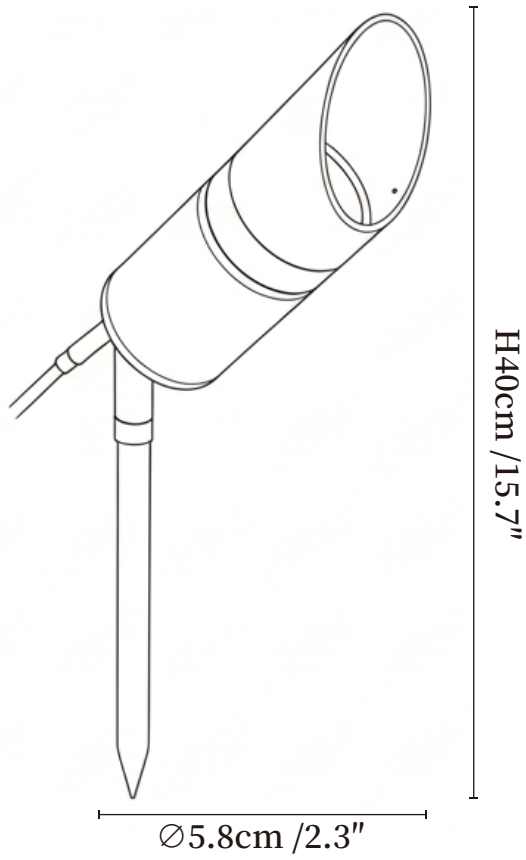

SPECIFICATION SHEET

SPECIFICATION DETAILS

*For custom options, consult factory for details

Fixture Dimensions	$\text{Ø} 2.3'' \times \text{H} 15.7''$
Light source	Integrated LED
Wattage	15W
Voltage	AC 110-240V
Dimming	Dimming is not supported
CRI(Ra)	80CRI
Mounting	Hardwired.
LED Rated Life	30000 hours
Color Temperature	Warm Light (3000K), Neutral Light (4000K), Cool Light (6000K)
Finishes	Black.
Shade Details	Black.
Material	Stainless steel.
Cord Length	No