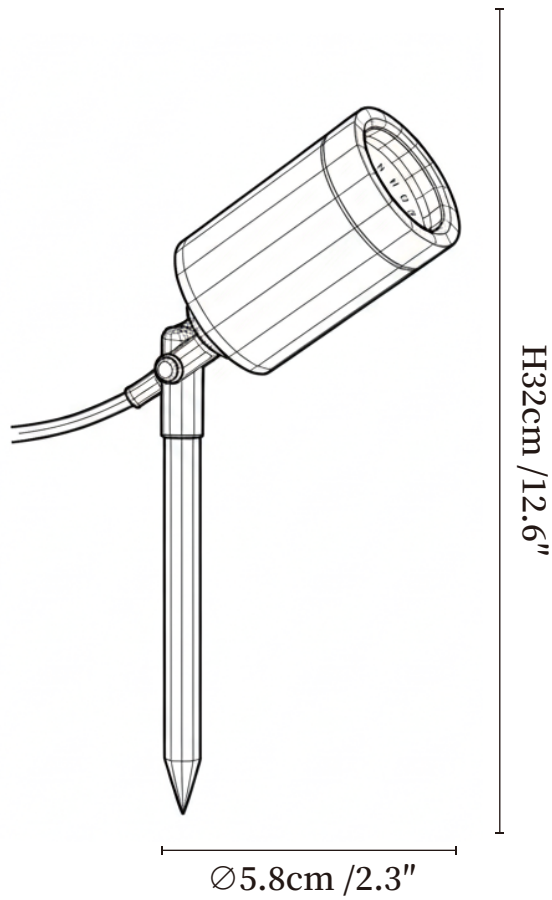

## SPECIFICATION DETAILS

\*For custom options, consult factory for details

<b>Fixture Dimensions</b>	Ø 2.3" x H 7.1"
<b>Light source</b>	Integrated LED
<b>Wattage</b>	15W
<b>Voltage</b>	AC 110-240V
<b>Dimming</b>	Dimming is not supported
<b>CRI(Ra)</b>	80CRI
<b>Mounting</b>	Hardwired.
<b>LED Rated Life</b>	30000 hours
<b>Color Temperature</b>	Warm Light (3000K), Neutral Light (4000K), Cool Light (6000K)
<b>Finishes</b>	Black.
<b>Shade Details</b>	Black.
<b>Material</b>	Stainless steel.
<b>Cord Length</b>	No

## SPECIFICATION DETAILS

\*For custom options, consult factory for details

<b>Fixture Dimensions</b>	Ø 2.3" x H 10.2"
<b>Light source</b>	Integrated LED
<b>Wattage</b>	15W
<b>Voltage</b>	AC 110-240V
<b>Dimming</b>	Dimming is not supported
<b>CRI(Ra)</b>	80CRI
<b>Mounting</b>	Hardwired.
<b>LED Rated Life</b>	30000 hours
<b>Color Temperature</b>	Warm Light (3000K), Neutral Light (4000K), Cool Light (6000K)
<b>Finishes</b>	Black.
<b>Shade Details</b>	Black.
<b>Material</b>	Stainless steel.
<b>Cord Length</b>	No

## SPECIFICATION DETAILS

\*For custom options, consult factory for details

<b>Fixture Dimensions</b>	Ø 2.3" x H 12.6"
<b>Light source</b>	Integrated LED
<b>Wattage</b>	15W
<b>Voltage</b>	AC 110-240V
<b>Dimming</b>	Dimming is not supported
<b>CRI(Ra)</b>	80CRI
<b>Mounting</b>	Hardwired.
<b>LED Rated Life</b>	30000 hours
<b>Color Temperature</b>	Warm Light (3000K), Neutral Light (4000K), Cool Light (6000K)
<b>Finishes</b>	Black.
<b>Shade Details</b>	Black.
<b>Material</b>	Stainless steel.
<b>Cord Length</b>	No