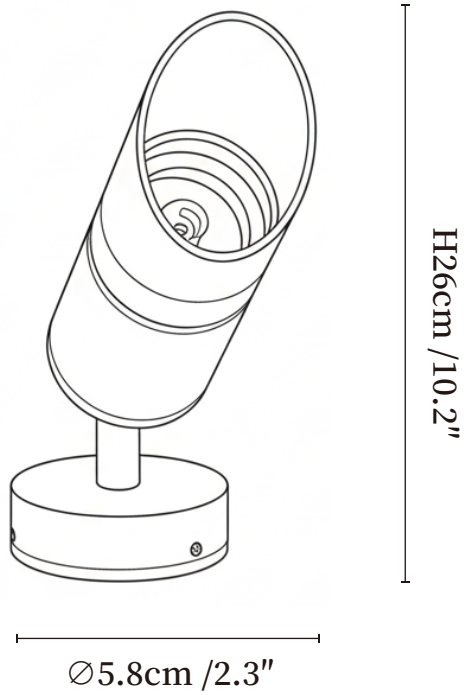

## SPECIFICATION DETAILS

\*For custom options, consult factory for details

<b>Fixture Dimensions</b>	Ø 2.3" x H 7.1"
<b>Light source</b>	Integrated LED
<b>Wattage</b>	15W
<b>Voltage</b>	AC 110-240V
<b>Dimming</b>	Dimming is not supported
<b>CRI(Ra)</b>	80CRI
<b>Mounting</b>	Hardwired.
<b>LED Rated Life</b>	30000 hours
<b>Color Temperature</b>	Warm Light (3000K), Neutral Light (4000K), Cool Light (6000K)
<b>Finishes</b>	Black.
<b>Shade Details</b>	Black.
<b>Material</b>	Stainless steel.
<b>Cord Length</b>	No

## SPECIFICATION DETAILS

\*For custom options, consult factory for details

<b>Fixture Dimensions</b>	Ø 2.3" x H 10.2"
<b>Light source</b>	Integrated LED
<b>Wattage</b>	15W
<b>Voltage</b>	AC 110-240V
<b>Dimming</b>	Dimming is not supported
<b>CRI(Ra)</b>	80CRI
<b>Mounting</b>	Hardwired.
<b>LED Rated Life</b>	30000 hours
<b>Color Temperature</b>	Warm Light (3000K), Neutral Light (4000K), Cool Light (6000K)
<b>Finishes</b>	Black.
<b>Shade Details</b>	Black.
<b>Material</b>	Stainless steel.
<b>Cord Length</b>	No

## SPECIFICATION DETAILS

\*For custom options, consult factory for details

<b>Fixture Dimensions</b>	Ø 2.3" x H 12.6"
<b>Light source</b>	Integrated LED
<b>Wattage</b>	15W
<b>Voltage</b>	AC 110-240V
<b>Dimming</b>	Dimming is not supported
<b>CRI(Ra)</b>	80CRI
<b>Mounting</b>	Hardwired.
<b>LED Rated Life</b>	30000 hours
<b>Color Temperature</b>	Warm Light (3000K), Neutral Light (4000K), Cool Light (6000K)
<b>Finishes</b>	Black.
<b>Shade Details</b>	Black.
<b>Material</b>	Stainless steel.
<b>Cord Length</b>	No