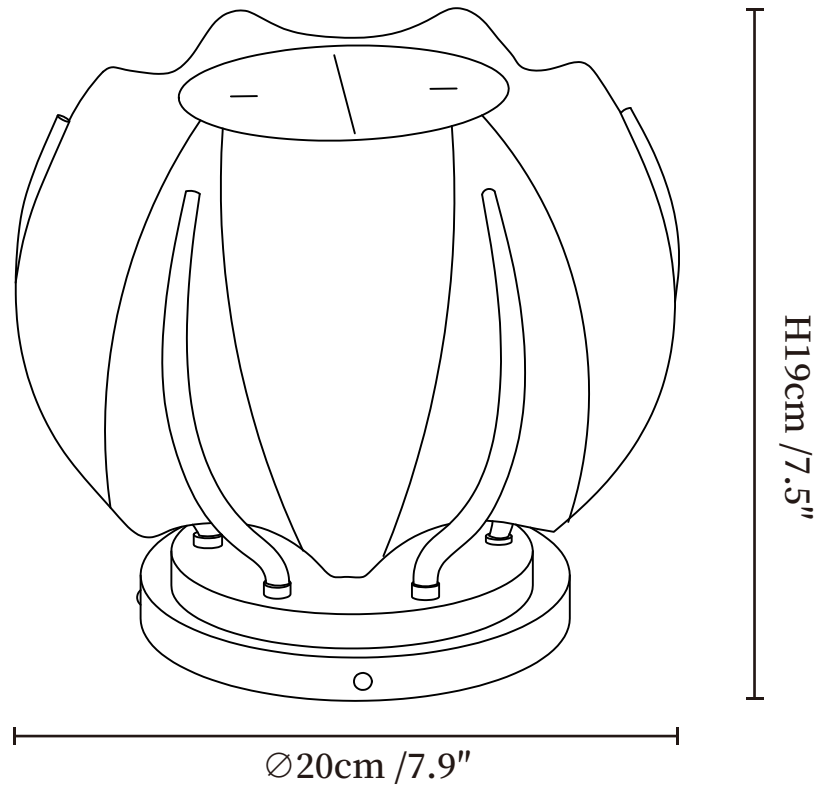

SPECIFICATION SHEET

SPECIFICATION DETAILS

*For custom options, consult factory for details

Fixture Dimensions	$\text{Ø} 7.9'' \times \text{H} 7.5''$ $\text{Ø} 11.8'' \times \text{H} 10.4''$ $\text{Ø} 15.7'' \times \text{H} 13.6''$
Light source	Integrated LED
Wattage	15W
Voltage	Solar power storage
Dimming	Dimming is not supported
CRI(Ra)	80CRI
Control method	Handheld Remote Switch.
LED Rated Life	30000 hours
Color Temperature	Warm Light (3000K), Neutral Light (4000K), Cool Light (6000K)
Finishes	Black.
Shade Details	White.
Material	Stainless Steel, PE
Cord Length	No