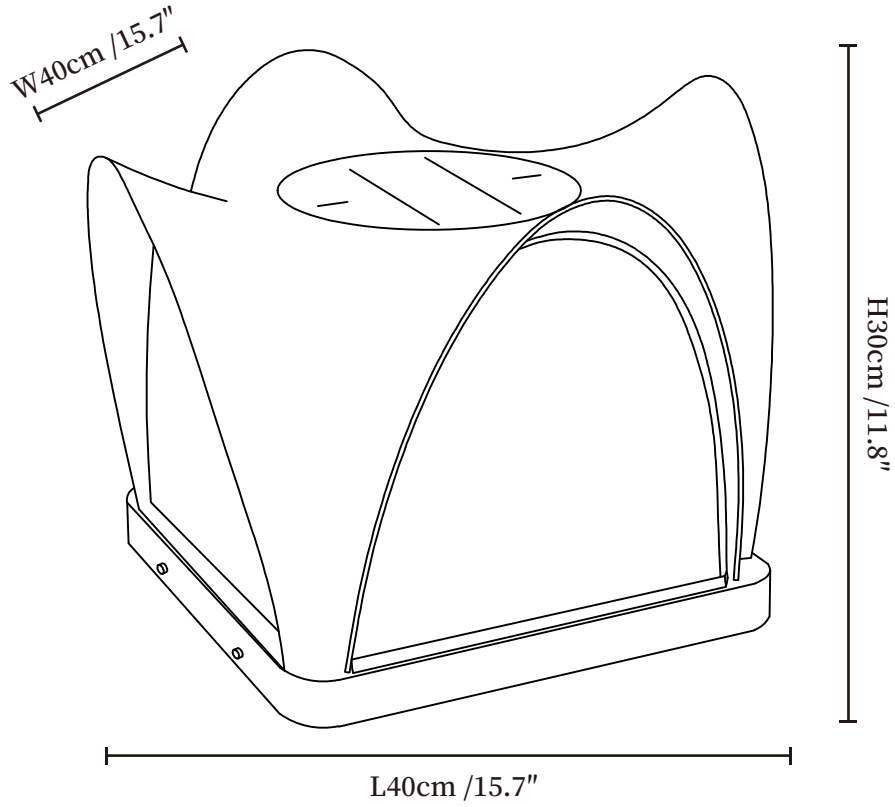

SPECIFICATION SHEET

SPECIFICATION DETAILS

*For custom options, consult factory for details

Fixture Dimensions	L 7.9" x W 7.9" x H 6.3" L 11.8" x W 11.8" x H 9.1" L 15.7" x W 15.7" x H 11.8"
Light source	Integrated LED
Wattage	15W
Voltage	Solar power storage
Dimming	Dimming is not supported
CRI(Ra)	80CRI
Control method	Handheld Remote Switch.
LED Rated Life	30000 hours
Color Temperature	Warm Light (3000K), Neutral Light (4000K), Cool Light (6000K)
Finishes	Black.
Shade Details	White.
Material	Stainless Steel, Acrylic.
Cord Length	No