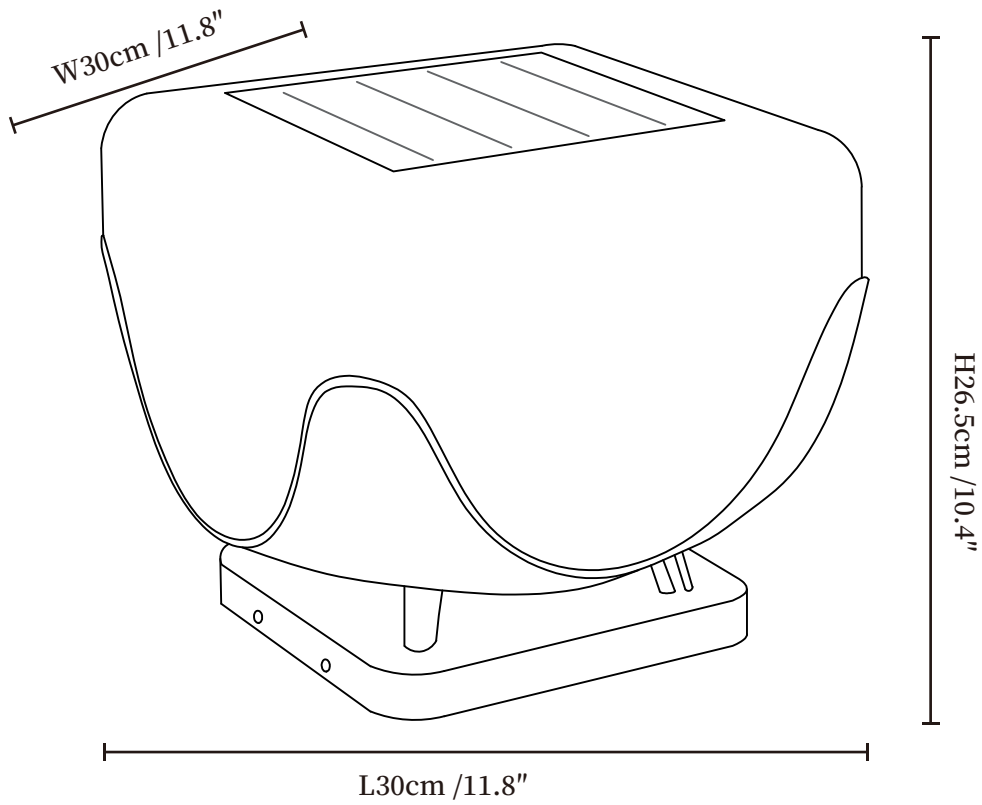

SPECIFICATION SHEET

SPECIFICATION DETAILS

*For custom options, consult factory for details

Fixture Dimensions	L 11.8" x W 11.8" x H 10.4" L 15.7" x W 15.7" x H 13.2"
Light source	Integrated LED
Wattage	15W
Voltage	Solar power storage
Dimming	Dimming is not supported
CRI(Ra)	80CRI
Control method	Handheld Remote Switch.
LED Rated Life	30000 hours
Color Temperature	Warm Light (3000K), Neutral Light (4000K), Cool Light (6000K)
Finishes	Black.
Shade Details	White.
Material	Stainless Steel, PE
Cord Length	No