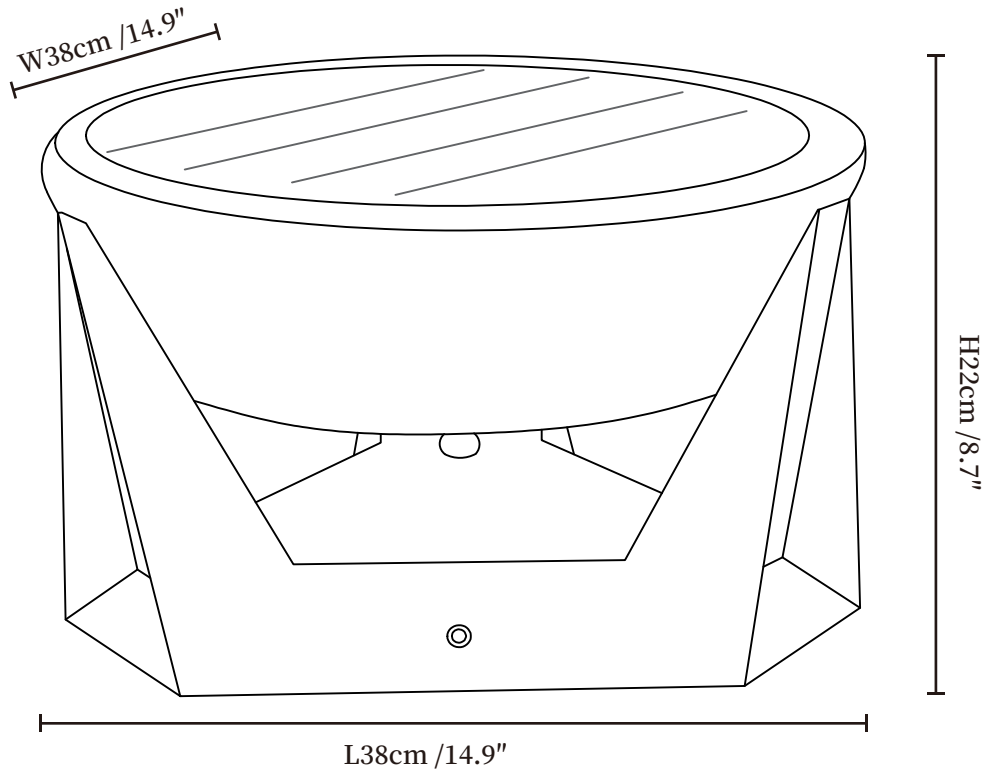

## SPECIFICATION DETAILS

\*For custom options, consult factory for details

<b>Fixture Dimensions</b>	L 7.1" x W 7.1" x H 4.3" L 11" x W 11" x H 11.8" L 14.9" x W 14.9" x H 8.7"
<b>Light source</b>	Integrated LED
<b>Wattage</b>	15W
<b>Voltage</b>	Solar power storage
<b>Dimming</b>	Dimming is not supported
<b>CRI(Ra)</b>	80CRI
<b>Control method</b>	Handheld Remote Switch.
<b>LED Rated Life</b>	30000 hours
<b>Color Temperature</b>	Warm Light (3000K), Neutral Light (4000K), Cool Light (6000K)
<b>Finishes</b>	Black.
<b>Shade Details</b>	White.
<b>Material</b>	Stainless Steel, Acrylic.
<b>Cord Length</b>	No