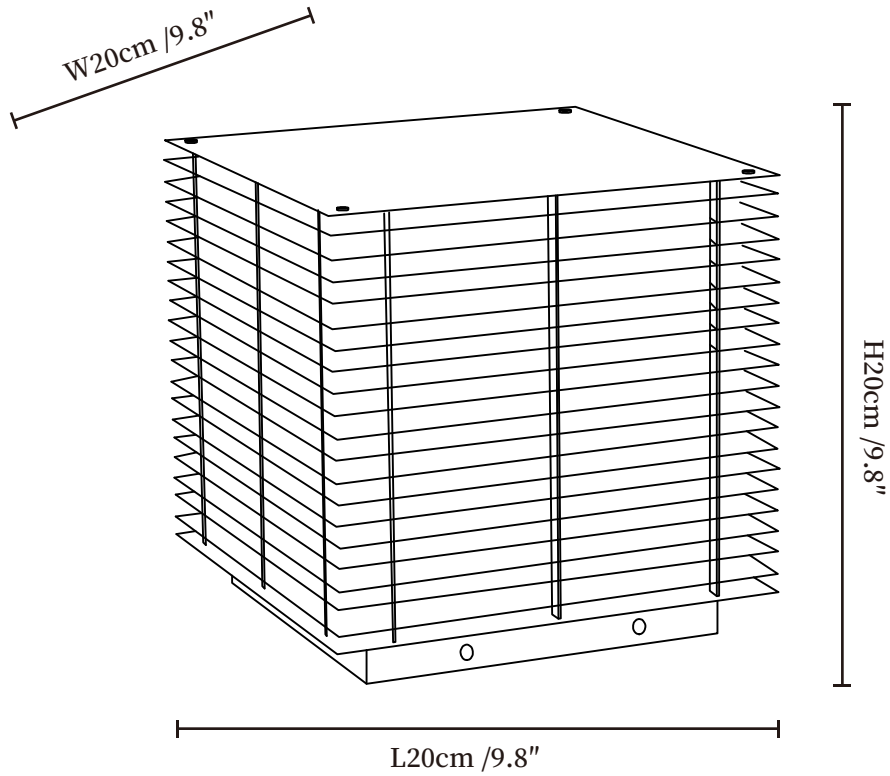

SPECIFICATION SHEET

SPECIFICATION DETAILS

*For custom options, consult factory for details

Fixture Dimensions	L 9.8" x W 9.8" x H 9.8" L 11.8" x W 11.8" x H 11.8" L 15.7" x W 15.7" x H 15.7"
Light source	Integrated LED
Wattage	15W
Voltage	Solar power storage
Dimming	Dimming is not supported
CRI(Ra)	80CRI
Control method	Handheld Remote Switch.
LED Rated Life	30000 hours
Color Temperature	Warm Light (3000K), Neutral Light (4000K), Cool Light (6000K)
Finishes	Black.
Shade Details	White.
Material	Stainless Steel, Acrylic.
Cord Length	No