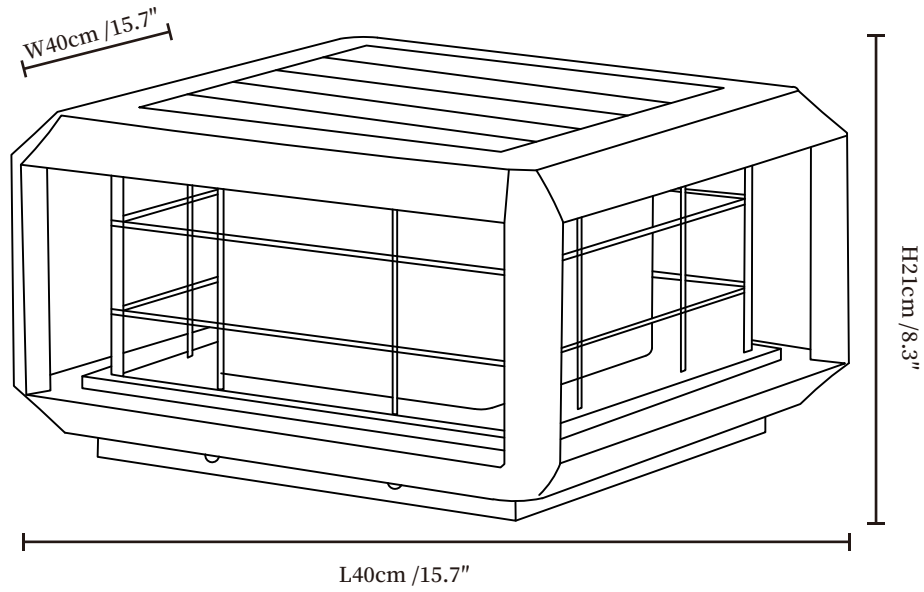

SPECIFICATION SHEET

SPECIFICATION DETAILS

*For custom options, consult factory for details

Fixture Dimensions	L 7.9" x W 7.9" x H 4.7" L 11.8" x W 11.8" x H 6.3" L 15.7" x W 15.7" x H 8.3"
Light source	Integrated LED
Wattage	15W
Voltage	Solar power storage
Dimming	Dimming is not supported
CRI(Ra)	80CRI
Control method	Handheld Remote Switch.
LED Rated Life	30000 hours
Color Temperature	Warm Light (3000K), Neutral Light (4000K), Cool Light (6000K)
Finishes	Black.
Shade Details	White.
Material	Stainless Steel, PE.
Cord Length	No