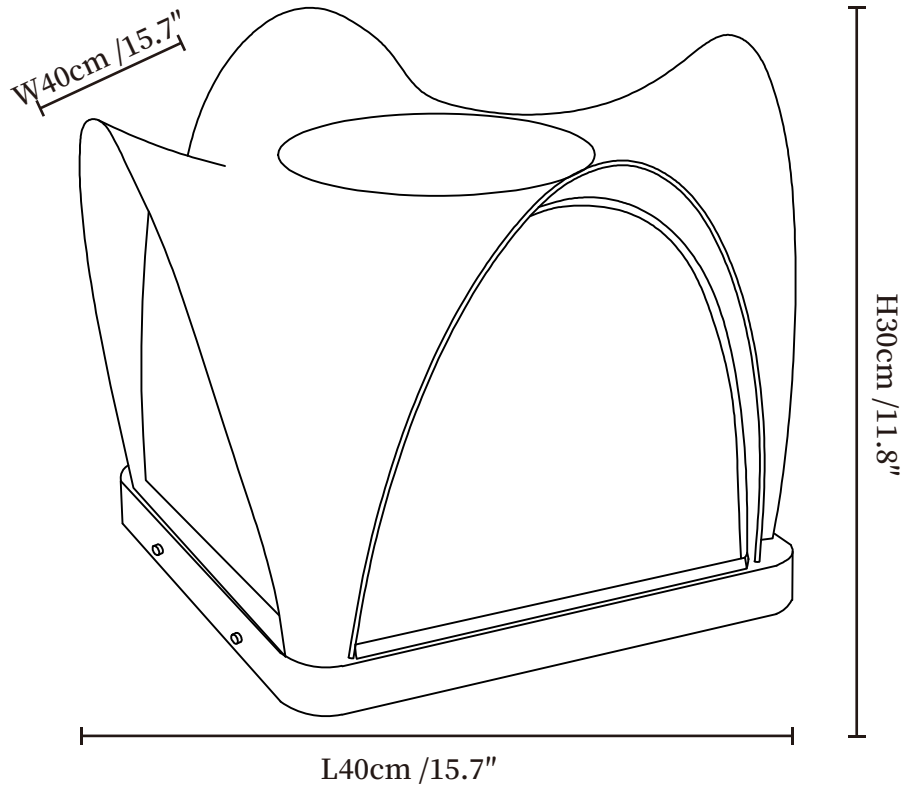

# SPECIFICATION SHEET

---

## SPECIFICATION DETAILS

\*For custom options, consult factory for details

|                           |   |
|---------------------------|---|
| <b>Fixture Dimensions</b> | L 7.9" x W 7.9" x H 6.3"<br>L 11.8" x W 11.8" x H 9.1"<br>L 15.7" x W 15.7" x H 11.8" |
| <b>Light source</b>       | Integrated LED  |
| <b>Wattage</b>            | 15W   |
| <b>Voltage</b>            | Solar power storage   |
| <b>Dimming</b>            | Dimming is not supported  |
| <b>CRI(Ra)</b>            | 80CRI   |
| <b>Control method</b>     | Handheld Remote Switch.   |
| <b>LED Rated Life</b>     | 30000 hours   |
| <b>Color Temperature</b>  | Warm Light (3000K), Neutral Light (4000K), Cool Light (6000K)                         |
| <b>Finishes</b>           | Black.  |
| <b>Shade Details</b>      | White.  |
| <b>Material</b>           | Stainless Steel, Acrylic.   |
| <b>Cord Length</b>        | No  |