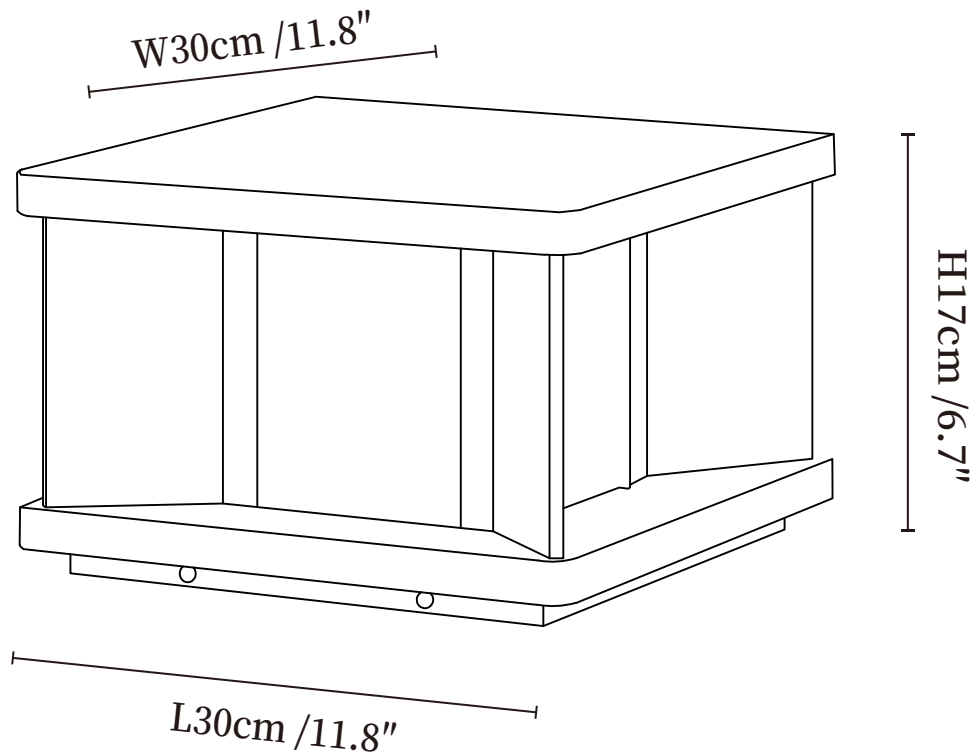

SPECIFICATION SHEET

SPECIFICATION DETAILS

*For custom options, consult factory for details

Fixture Dimensions	L 11.8" x W 11.8" x H 6.7"
Light source	E26 or E27(bulb not included)
Wattage	MAX 40W incandescent bulb or LED equivalent.
Voltage	AC 110-240V
Dimming	Not supported
CRI(Ra)	90+CRI
Moisture resistance	IP 65 moisture-proof grade, waterproof, do not immerse in water.
LED Rated Life	30000 hours
Color Temperature	Warm Light (3000K), Neutral Light (4000K), Cool Light (6000K)
Control method	Compatible with common wall switches (not included), or remote control dimmer switch.
Finishes	Black.
Shade Details	Clear.
Material	Aluminum, Acrylic.