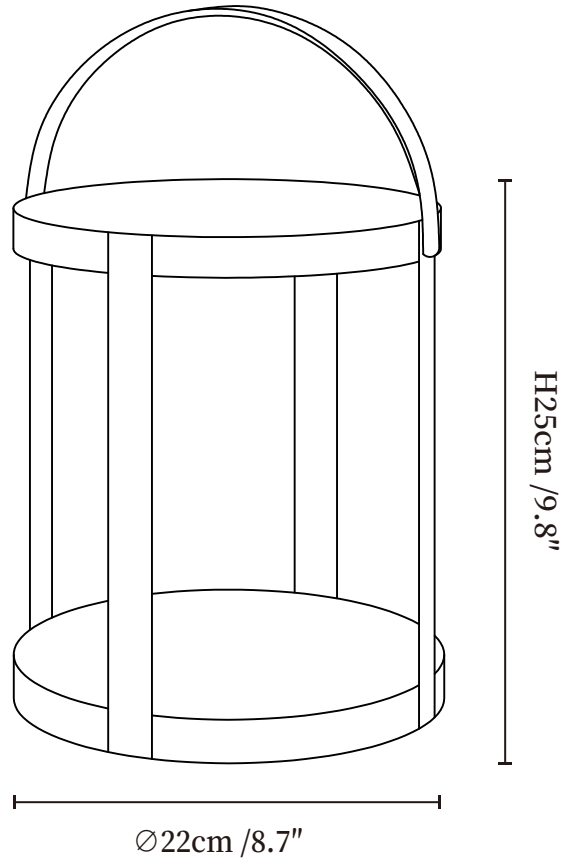

SPECIFICATION SHEET

SPECIFICATION DETAILS

*For custom options, consult factory for details

Fixture Dimensions	$\text{Ø} 8.7'' \times H 9.8''$
Light source	Integrated LED
Wattage	15W
Voltage	Solar power storage
Dimming	Dimming is not supported
CRI(Ra)	80CRI
Control method	Hardwired.
LED Rated Life	30000 hours
Color Temperature	Warm Light (3000K), Neutral Light (4000K), Cool Light (6000K)
Finishes	Black, White.
Shade Details	Black, White.
Material	Stainless steel, Acrylic.
Cord Length	No

SPECIFICATION SHEET

SPECIFICATION DETAILS

*For custom options, consult factory for details

Fixture Dimensions	$\text{Ø} 8.7'' \times \text{H} 18.1''$
Light source	Integrated LED
Wattage	15W
Voltage	Solar power storage
Dimming	Dimming is not supported
CRI(Ra)	80CRI
Control method	Hardwired.
LED Rated Life	30000 hours
Color Temperature	Warm Light (3000K), Neutral Light (4000K), Cool Light (6000K)
Finishes	Black, White.
Shade Details	Black, White.
Material	Stainless steel, Acrylic.
Cord Length	No