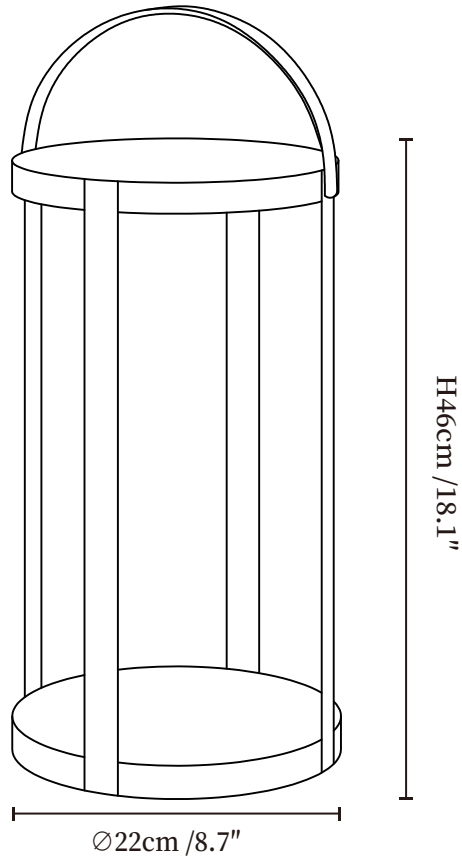

SPECIFICATION SHEET

SPECIFICATION DETAILS

*For custom options, consult factory for details

Fixture Dimensions	$\text{Ø} 8.7'' \times H 9.8''$
Light source	Integrated LED
Wattage	15W
Voltage	Solar power storage
Dimming	Dimming is not supported
CRI(Ra)	80CRI
Control method	Hardwired.
LED Rated Life	30000 hours
Color Temperature	Warm Light (3000K), Neutral Light (4000K), Cool Light (6000K)
Finishes	Black, White.
Shade Details	Black, White.
Material	Stainless steel, Acrylic.
Cord Length	No

SPECIFICATION SHEET

SPECIFICATION DETAILS

*For custom options, consult factory for details

Fixture Dimensions	$\text{Ø} 8.7'' \times \text{H} 18.1''$
Light source	Integrated LED
Wattage	15W
Voltage	Solar power storage
Dimming	Dimming is not supported
CRI(Ra)	80CRI
Control method	Hardwired.
LED Rated Life	30000 hours
Color Temperature	Warm Light (3000K), Neutral Light (4000K), Cool Light (6000K)
Finishes	Black, White.
Shade Details	Black, White.
Material	Stainless steel, Acrylic.
Cord Length	No