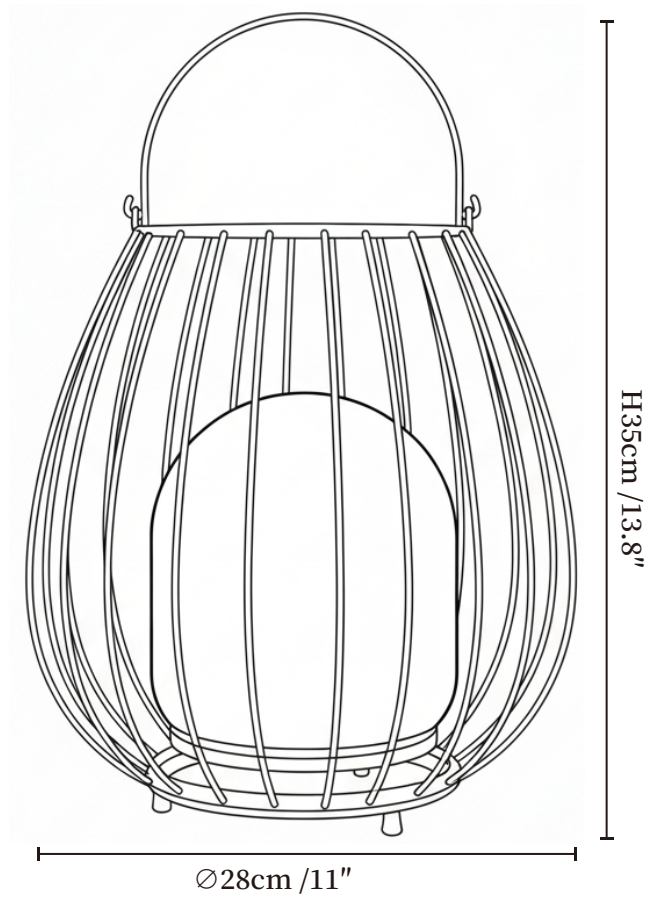

SPECIFICATION SHEET

SPECIFICATION DETAILS

*For custom options, consult factory for details

Fixture Dimensions	Ø 11.0" x H 13.8"
Light source	Integrated LED
Wattage	15W
Voltage	Solar power storage
Dimming	Dimming is not supported
CRI(Ra)	80CRI
Control method	In line ON / OFF switch.
LED Rated Life	30000 hours
Color Temperature	Warm Light (3000K), Neutral Light (4000K), Cool Light (6000K)
Finishes	Black, Grey, Red, Yellow.
Shade Details	White.
Material	Stainless Steel, PE.
Cord Length	No