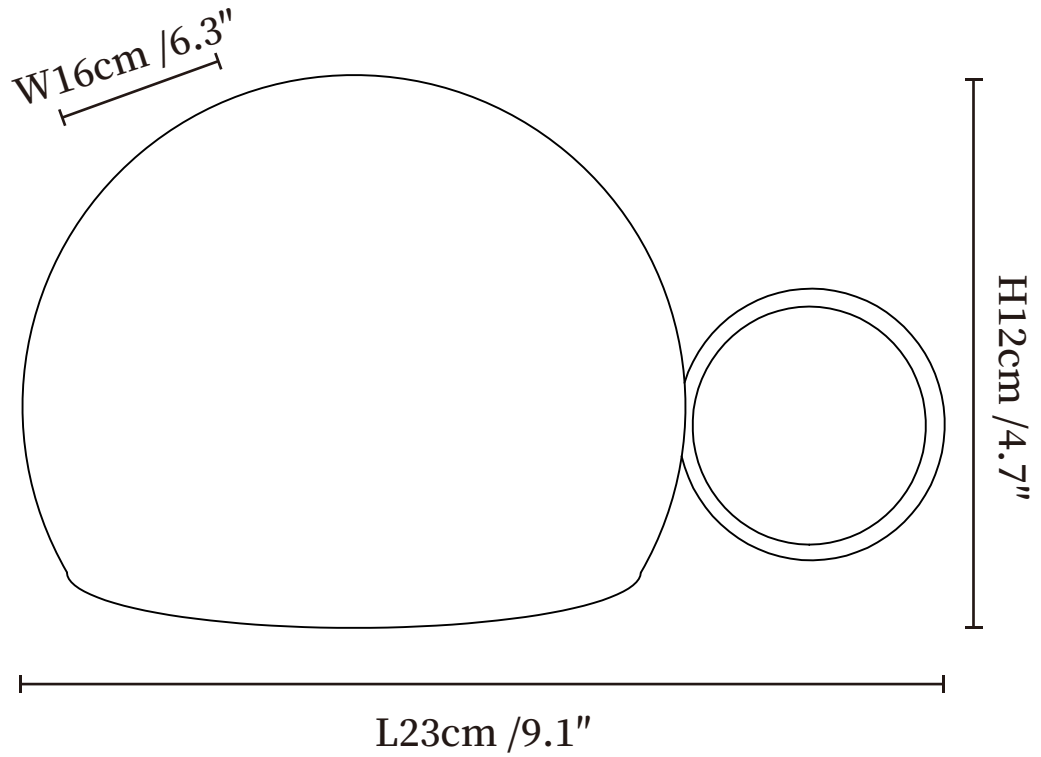

SPECIFICATION SHEET

SPECIFICATION DETAILS

*For custom options, consult factory for details

Fixture Dimensions	L 9.1" x W 6.3" x H 4.7"
Light source	Integrated LED
Wattage	~10W
Voltage	AC 110-240V
Dimming	Three-Color Changing Light
CRI(Ra)	90+CRI
Control method	Touch control
LED Rated Life	30000 hours
Color Temperature	Warm Light (3000K), Neutral Light (4000K), Cool Light (6000K)
Finishes	Black.
Shade Details	White.
Material	Metal, PE.
Cord	USB charging cable provided, charger not included.

SPECIFICATION SHEET

SPECIFICATION DETAILS

*For custom options, consult factory for details

Fixture Dimensions	L 14.2" x W 6.3" x H 8.8"
Light source	Integrated LED
Wattage	~10W
Voltage	AC 110-240V
Dimming	Three-Color Changing Light
CRI(Ra)	90+CRI
Control method	Touch control
LED Rated Life	30000 hours
Color Temperature	Warm Light (3000K), Neutral Light (4000K), Cool Light (6000K)
Finishes	Black.
Shade Details	White.
Material	Metal, PE.
Cord	USB charging cable provided, charger not included.