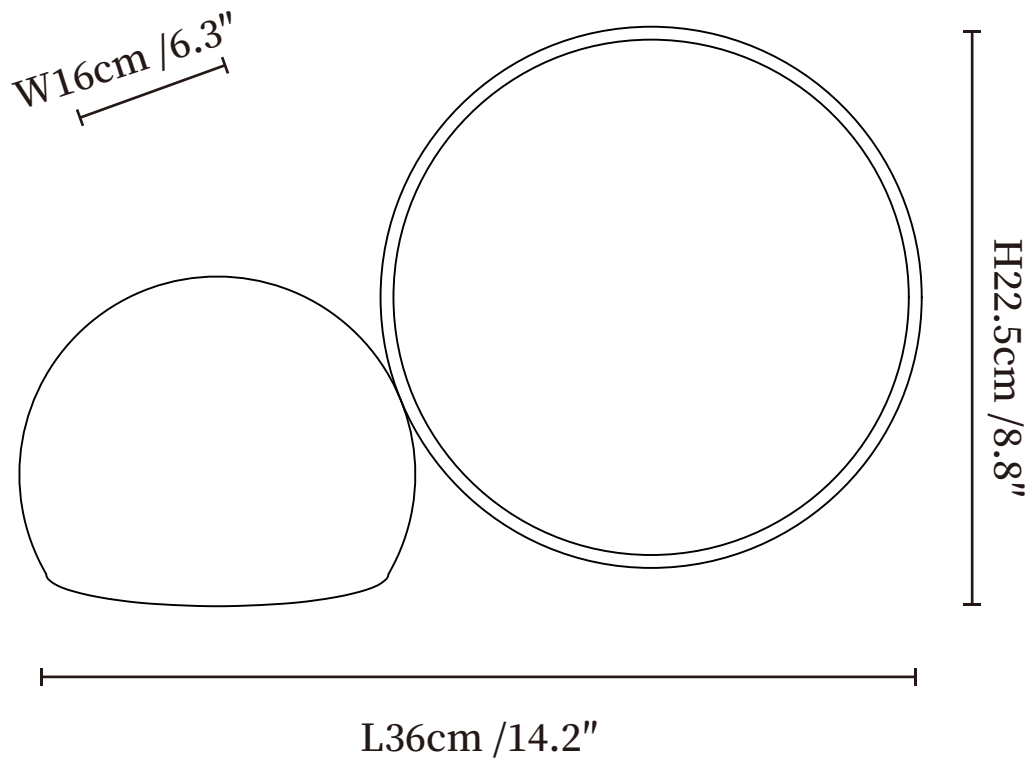

SPECIFICATION SHEET

SPECIFICATION DETAILS

*For custom options, consult factory for details

Fixture Dimensions	L 9.1" x W 6.3" x H 4.7"
Light source	Integrated LED
Wattage	~10W
Voltage	AC 110-240V
Dimming	Three-Color Changing Light
CRI(Ra)	90+CRI
Control method	Touch control
LED Rated Life	30000 hours
Color Temperature	Warm Light (3000K), Neutral Light (4000K), Cool Light (6000K)
Finishes	Black.
Shade Details	White.
Material	Metal, PE.
Cord	USB charging cable provided, charger not included.

SPECIFICATION SHEET

SPECIFICATION DETAILS

*For custom options, consult factory for details

Fixture Dimensions	L 14.2" x W 6.3" x H 8.8"
Light source	Integrated LED
Wattage	~10W
Voltage	AC 110-240V
Dimming	Three-Color Changing Light
CRI(Ra)	90+CRI
Control method	Touch control
LED Rated Life	30000 hours
Color Temperature	Warm Light (3000K), Neutral Light (4000K), Cool Light (6000K)
Finishes	Black.
Shade Details	White.
Material	Metal, PE.
Cord	USB charging cable provided, charger not included.