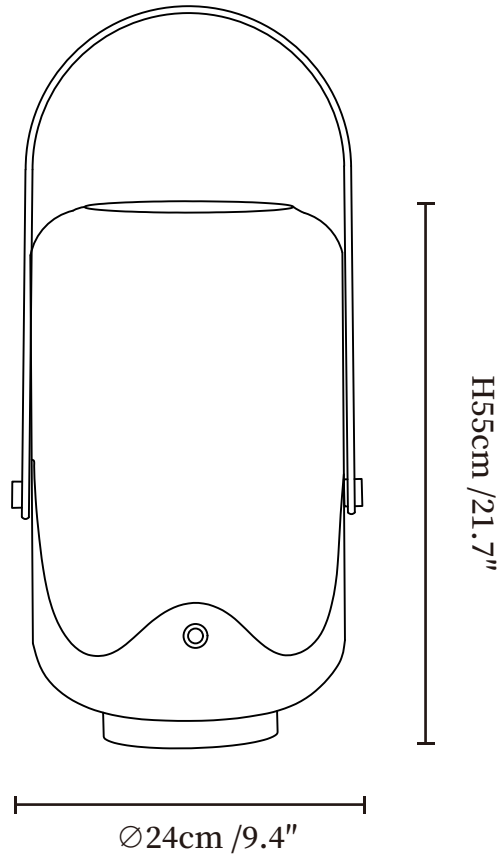

SPECIFICATION SHEET

SPECIFICATION DETAILS

*For custom options, consult factory for details

Fixture Dimensions	Ø 7.9" x H 17.7"
Light source	Integrated LED
Wattage	15W
Voltage	Solar power storage
Dimming	Dimming is not supported
CRI(Ra)	80CRI
Control method	Handheld Remote Switch.
LED Rated Life	30000 hours
Color Temperature	Warm Light (3000K), Neutral Light (4000K), Cool Light (6000K)
Finishes	Black.
Shade Details	White.
Material	Stainless Steel, PE.
Cord Length	No

SPECIFICATION SHEET

SPECIFICATION DETAILS

*For custom options, consult factory for details

Fixture Dimensions	Ø 9.4" x H 21.7"
Light source	Integrated LED
Wattage	15W
Voltage	Solar power storage
Dimming	Dimming is not supported
CRI(Ra)	80CRI
Control method	Handheld Remote Switch.
LED Rated Life	30000 hours
Color Temperature	Warm Light (3000K), Neutral Light (4000K), Cool Light (6000K)
Finishes	Black.
Shade Details	White.
Material	Stainless Steel, PE.
Cord Length	No