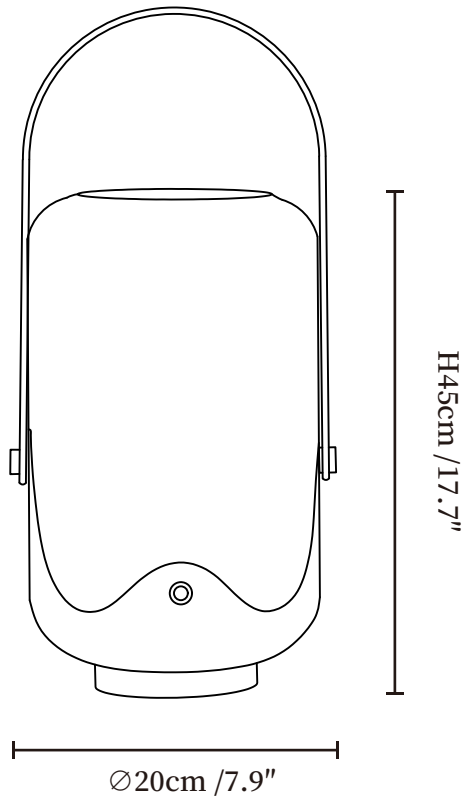

SPECIFICATION SHEET

SPECIFICATION DETAILS

*For custom options, consult factory for details

Fixture Dimensions	Ø 7.9" x H 17.7"
Light source	Integrated LED
Wattage	15W
Voltage	Solar power storage
Dimming	Dimming is not supported
CRI(Ra)	80CRI
Control method	Handheld Remote Switch.
LED Rated Life	30000 hours
Color Temperature	Warm Light (3000K), Neutral Light (4000K), Cool Light (6000K)
Finishes	Black.
Shade Details	White.
Material	Stainless Steel, PE.
Cord Length	No

SPECIFICATION SHEET

SPECIFICATION DETAILS

*For custom options, consult factory for details

Fixture Dimensions	Ø 9.4" x H 21.7"
Light source	Integrated LED
Wattage	15W
Voltage	Solar power storage
Dimming	Dimming is not supported
CRI(Ra)	80CRI
Control method	Handheld Remote Switch.
LED Rated Life	30000 hours
Color Temperature	Warm Light (3000K), Neutral Light (4000K), Cool Light (6000K)
Finishes	Black.
Shade Details	White.
Material	Stainless Steel, PE.
Cord Length	No